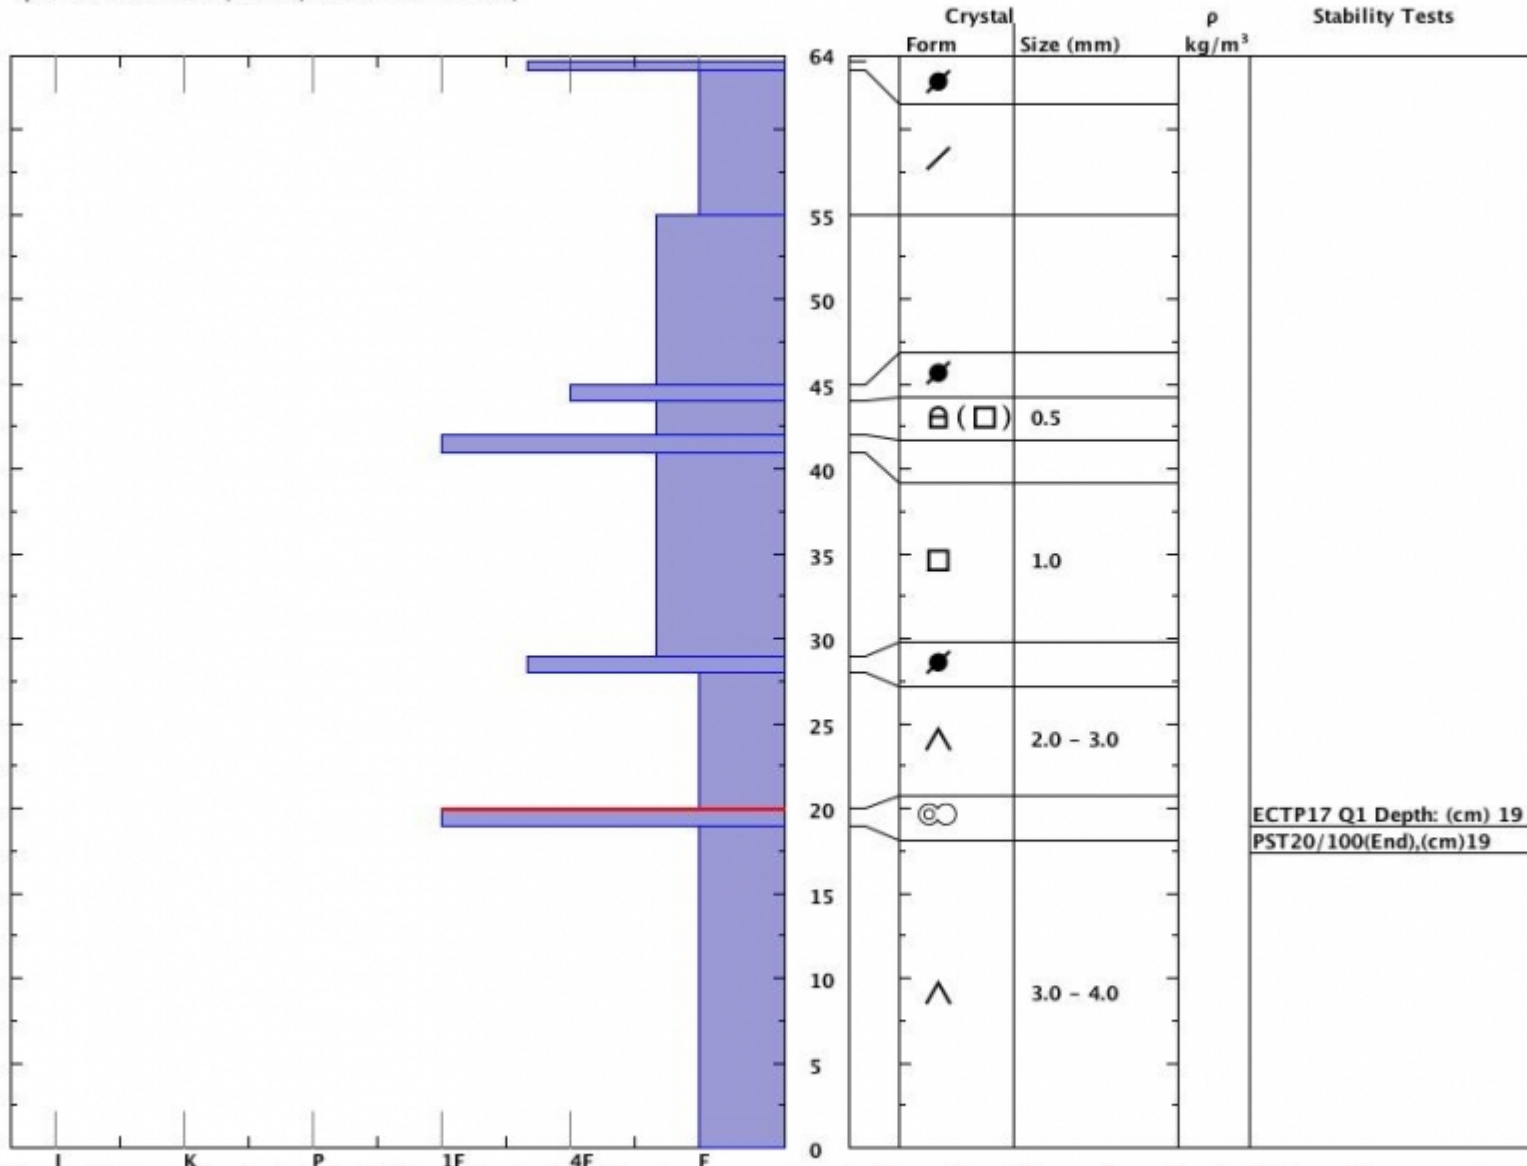

Snow Pit Profile
 LoneMtn-Obsidian
 Madison, MT
 Elevation (ft) 9120
 Aspect: 30
 Specifics: Ski Area Pit; BC Pit; Avalanche Pit; other;

Observer: Mark Staples
 Thu Dec 08 12:00:00 MST 2011
 Co-ord: 45.28855 N 111.44382 W
 Slope: 31
 Wind loading: no

Stability on similar slopes: Poor
 Air Temperature: C
 Sky Cover: Clear
 Precipitation:
 Wind: Calm

Stability Test Notes:

Layer note:
 55-63.5: s
 19-20: Pr

Notes: Pit dug at Moonlight Basin Ski Area following initial avalanche control work. For a video of the pst from this pit visit: http://www.youtube.com/watch?v=N6b4dz_97sc&feature=channel_video_title