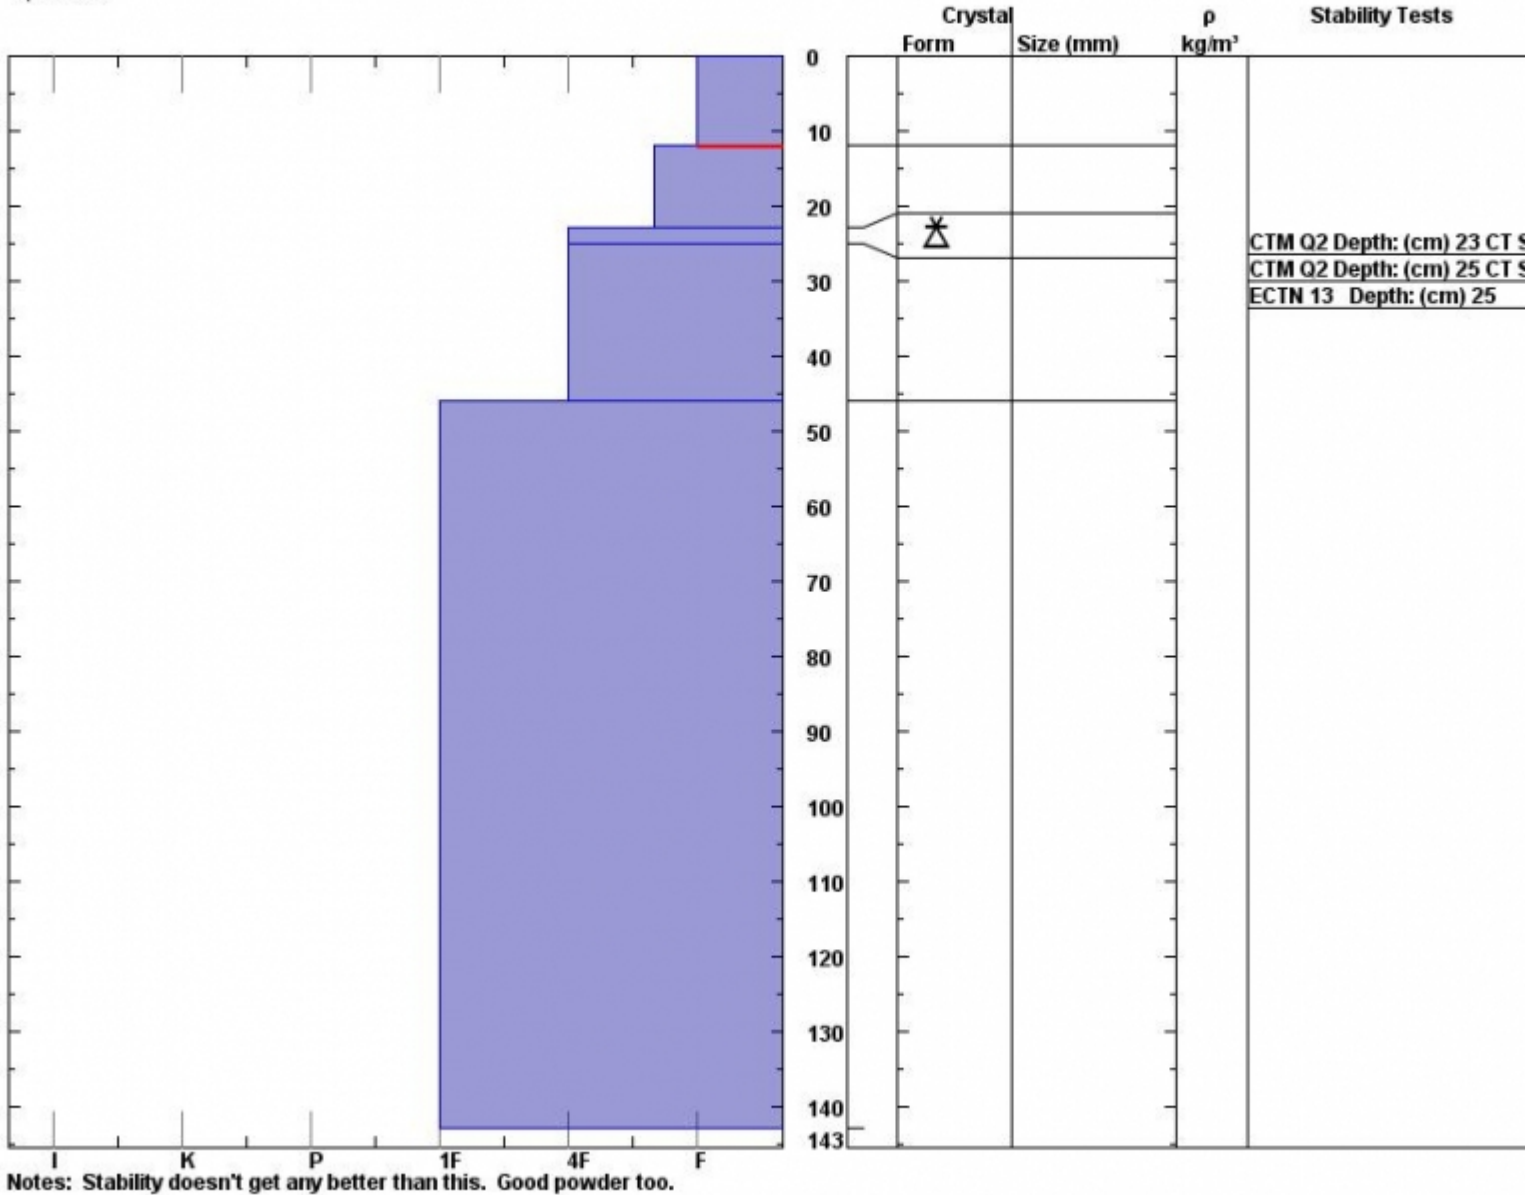

Snow Pit Profile
Yellow Mtn
N Madison, MT
 Elevation (ft) **9320**
 Aspect: **70**
 Specifics:

Observer: **Mark Staples**
Thu Apr 07 15:26:30 MDT 2011
 Co-ord: **45.29898 N 111.31975 W**
 Slope: **33**
 Wind loading:

Stability on similar slopes:
 Air Temperature: **C**
 Sky Cover: **Clear**
 Precipitation:
 Wind: **Calm**

Stability Test Notes:

Layer notes:
0-12: Prob

No Region, 2011-04-07