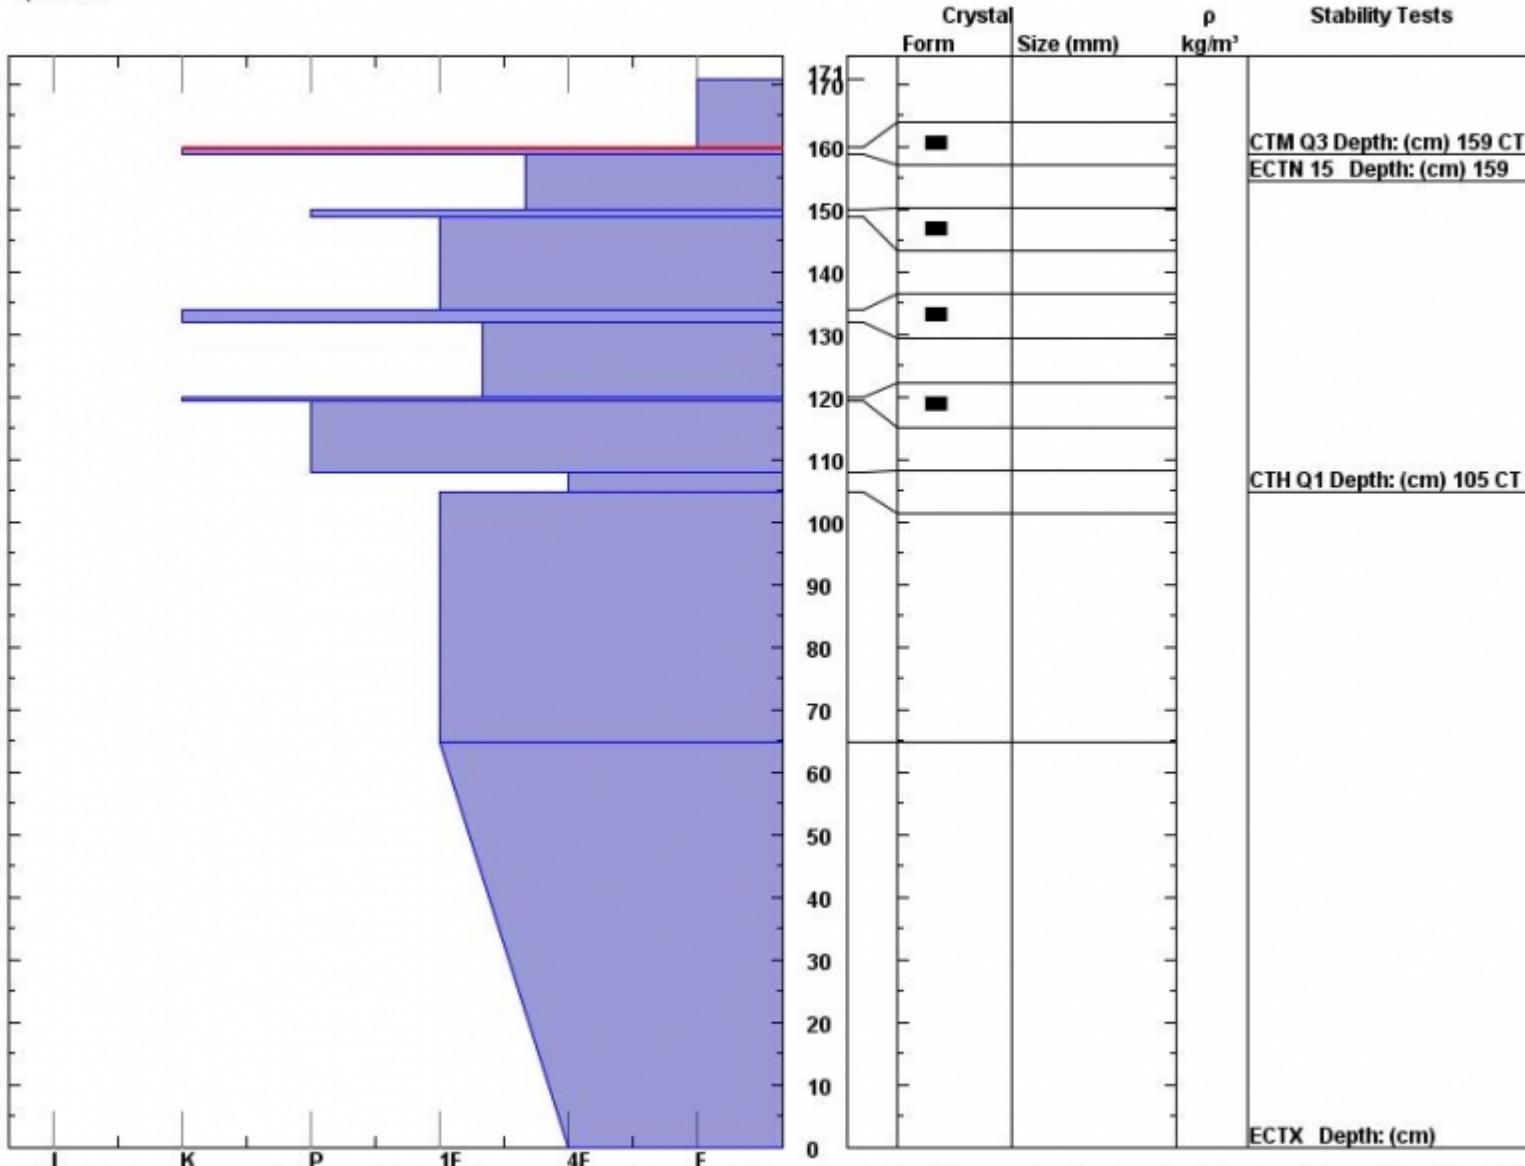

Snow Pit Profile
Yellow Mtn
N Madison, MT
 Elevation (ft) **9209**
 Aspect: **170**
 Specifics:

Observer: **Mark Staples**
Thu Apr 07 15:06:06 MDT 2011
 Co-ord: **45.29765 N 111.31958 W**
 Slope: **32**
 Wind loading: **no**

Stability on similar slopes: **Very Good**
 Air Temperature: **C**
 Sky Cover: **sky 8/8 covered**
 Precipitation:
 Wind: **Calm**

Stability Test Notes:
: no other breaks

Layer notes:
159-160: F
105-108: E

Notes: Snowpack seems to have settled and is more shallow than I would have guessed but it has not lost any water. Same location on Feb 10 had HS a dry snowpack with no liquid water....great for Apr 7th! Very good stability.