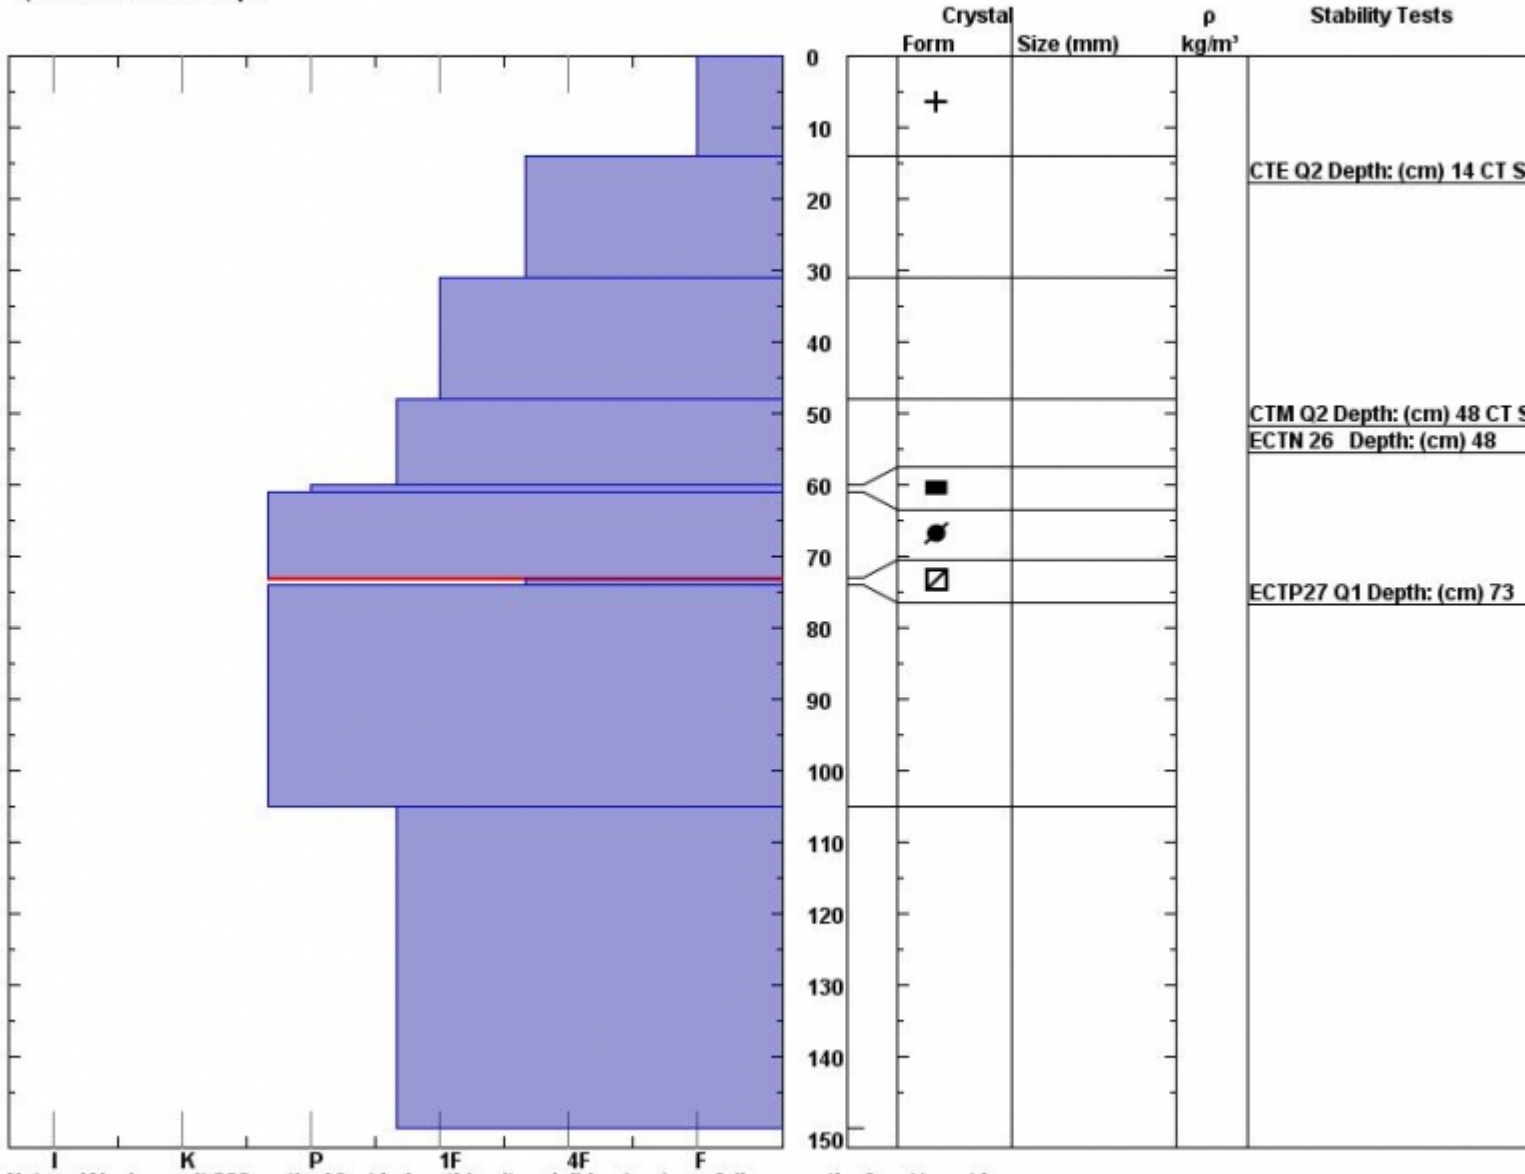

Snow Pit Profile
Beehive
Northern Gallatin, MT
 Elevation (ft) **9400**
 Aspect: **90**
 Specifics: **We skied slope.**

Observer: **Eric Knoff**
Mon Mar 28 23:03:00 MDT 2011
 Co-ord: **45.32335 N 111.38107 W**
 Slope: **30**
 Wind loading: **no**

Stability on similar slopes: **Good**
 Air Temperature: **F**
 Sky Cover: **sky 4/8 to 8/8 covered**
 Precipitation:
 Wind: **W Light Breeze**

Stability Test Notes:
 Layer notes:
73-74: Pro

Notes: We dug a pit 200 vertical feet below this pit and did not get any failures on the facet/crust layer.