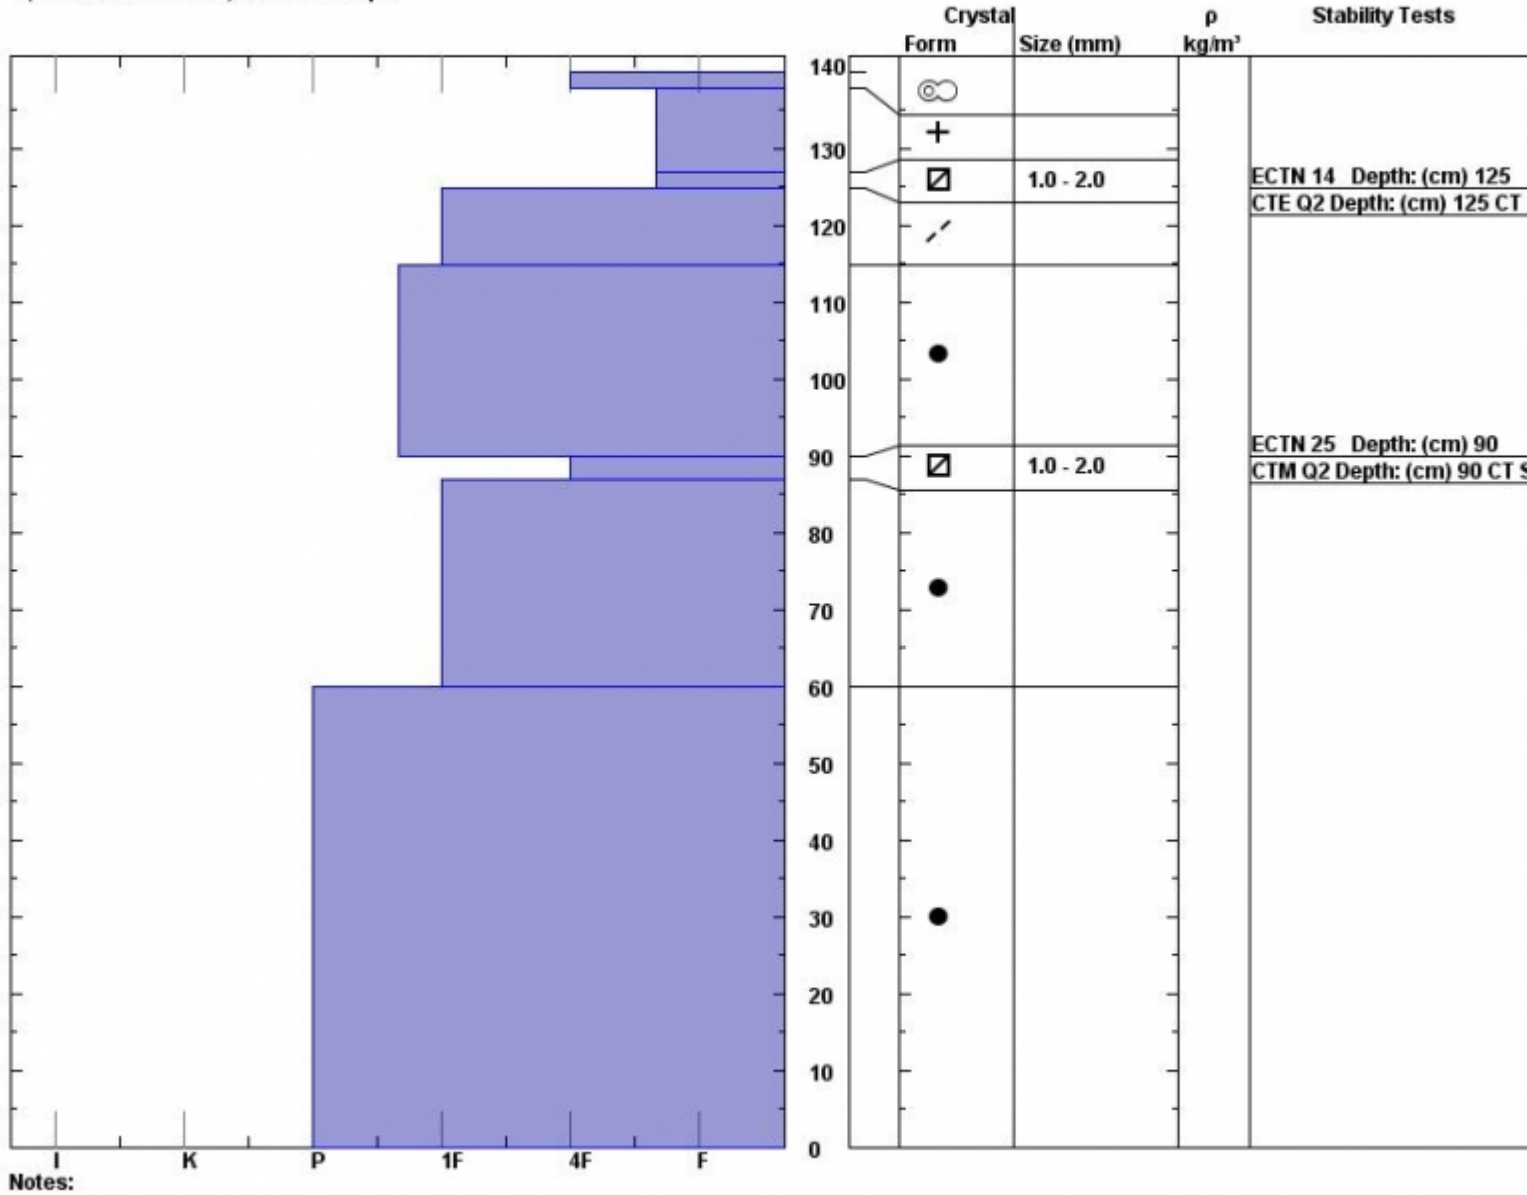

Snow Pit Profile
Teepee Basin
Southern Madison Range
 Elevation (ft) **9000**
 Aspect: **120**
 Specifics: **Ski Area Pit; We skied slope.**

Observer: **Eric Knoff**
Sun Mar 13 00:51:00 MST 2011
 Co-ord: **N W**
 Slope: **35**
 Wind loading: **no**

Stability on similar slopes: **Fair**
 Air Temperature: **20 F**
 Sky Cover: **sky 8/8 covered**
 Precipitation:
 Wind: **SW Light Breeze**

Stability Test Notes:
 Layer note:
87-90: Pro

Advisory Region
 Southern Madison
 Southern Madison, 2011-03-14