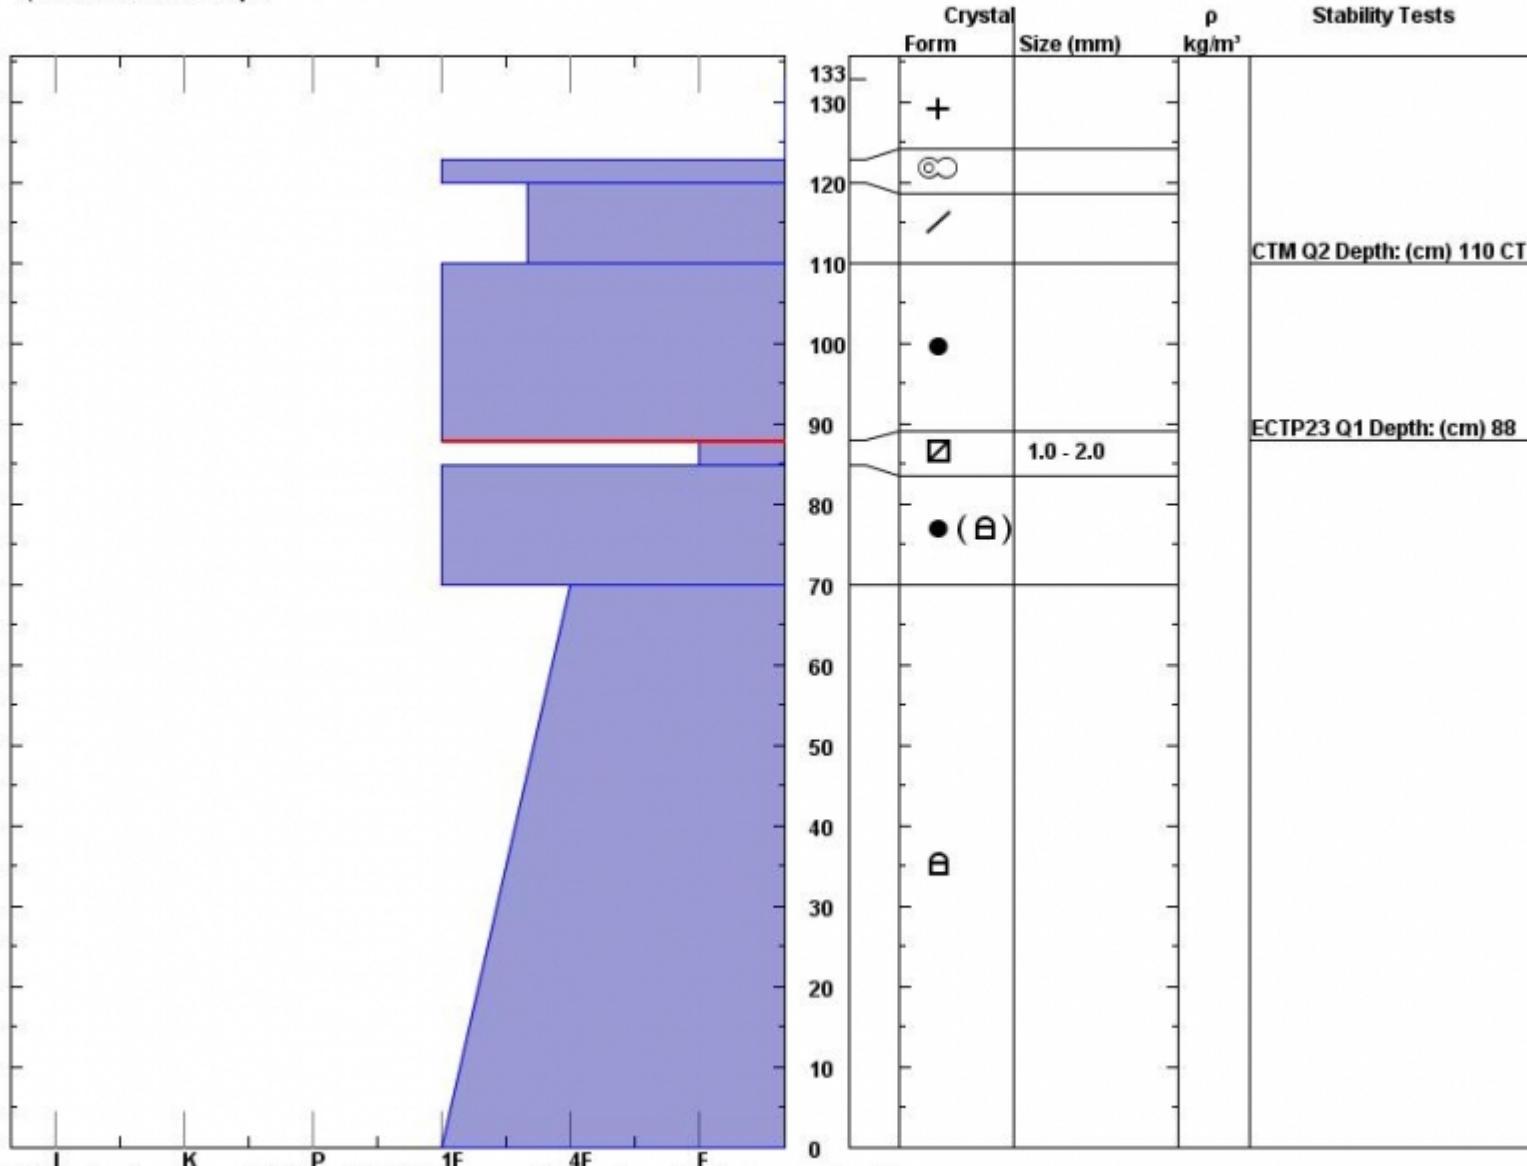

Snow Pit Profile

Observer: **Eric Knoff**

Stability on similar slopes: **Good**

Stability Test Notes:

Layer note

Bacon Rind

Sat Mar 12 00:42:00 MST 2011

Air Temperature: **23 F**

85-88: Pro

Southern Madison Range

Co-ord: **44.96119 N 111.10794 W**

Sky Cover: **Clear**

Elevation (ft) **8800**

Slope: **25**

Precipitation:

Aspect: **230**

Wind loading: **no**

Wind: **SW Light Breeze**

Specifics: **We skied slope.**

Notes: Facets propagated at 85. I think this layer will take a large load to be a real problem.

Advisory Region
Southern Madison
Southern Madison, 2011-03-14