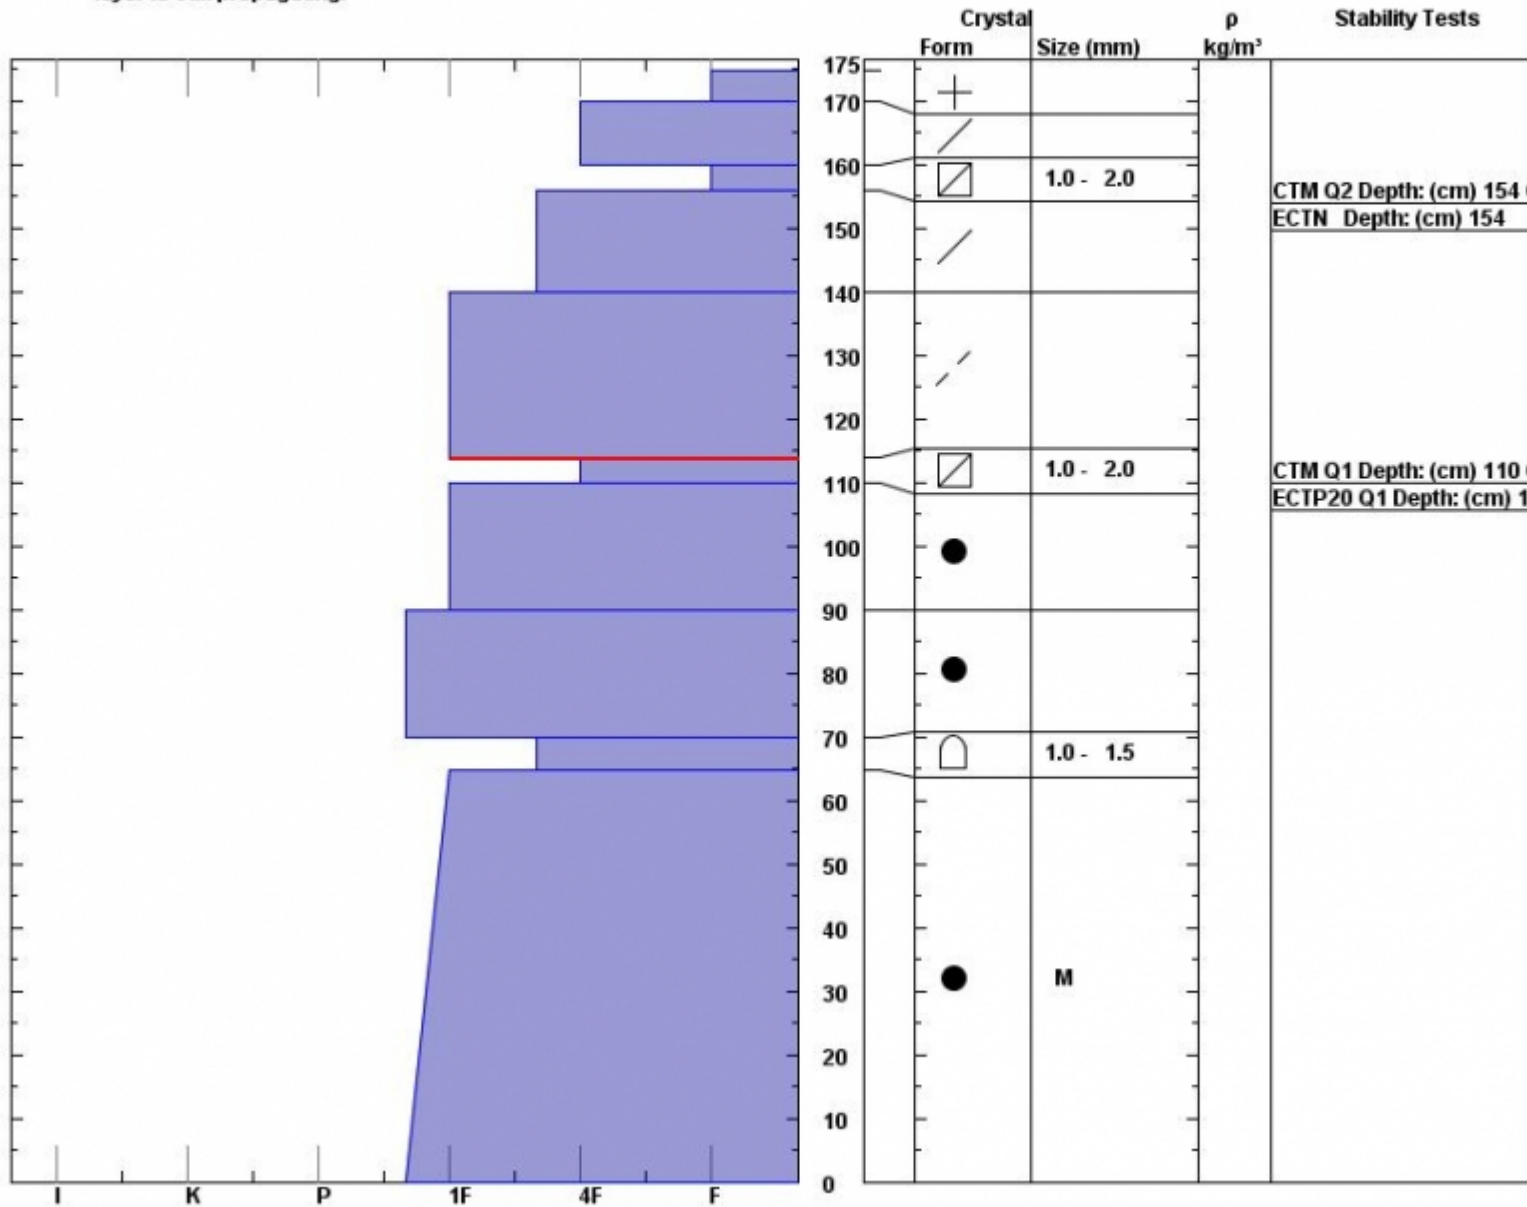

Snow Pit Profile  
**Teepee Basin**  
**Southern Madison, MT**  
 Elevation (ft) **9000**  
 Aspect: **80**  
 Specifics: **We skied slope.**

Observer: **Eric Knoff**  
**Sun Mar 13 23:28:00 MDT 2011**  
 Co-ord: **111.18090 W 44.89303 N**  
 Slope: **35**  
 Wind loading: **no**

Stability on similar slopes: **Fair**  
 Air Temperature: **18 F**  
 Sky Cover: **sky 8/8 covered**  
 Precipitation: **None**  
 Wind: **SW Light Breeze**

Stability Test Notes:

Layer no  
**110-114**

Notes: **The pack from 110 to the ground had a very moist feel. This has helped the faceted layer at 110 gain strength. However, the layer is still propagating.**