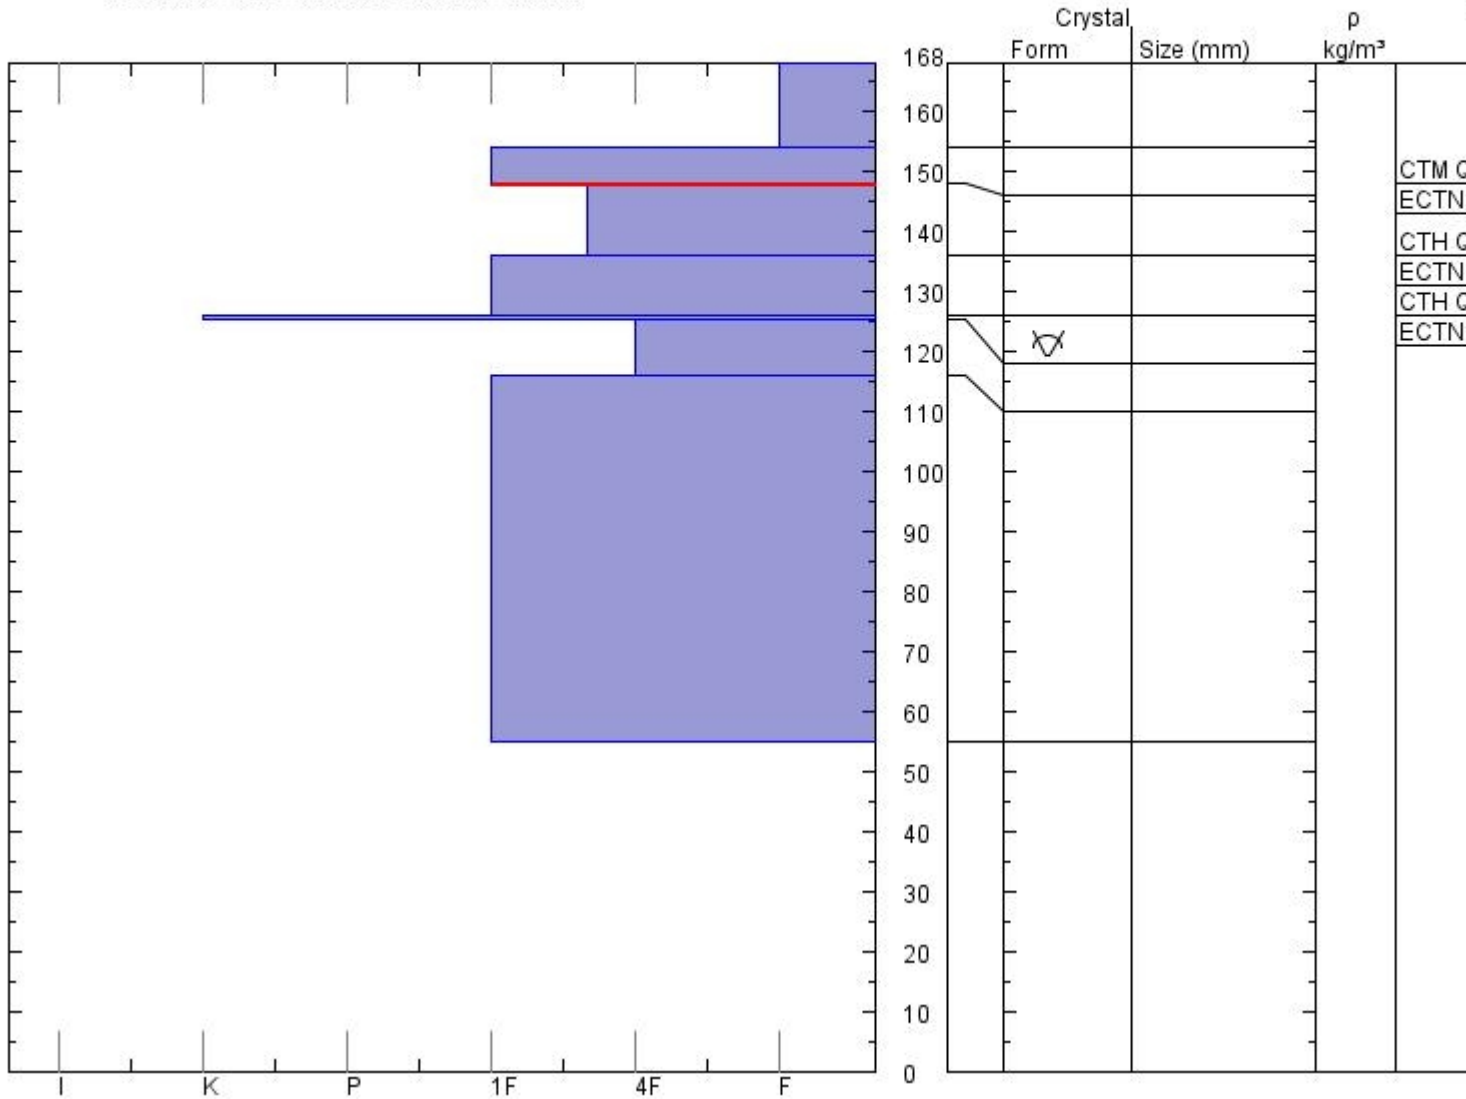

Snow Pit Profile
Taylor Fk Wild Bndry
S Madison, MT
 Elevation (ft) **8873**
 Aspect: **238**

Observer: **Mark Staples**
Fri Mar 04 11:00:00 MST 2011
 Co-ord: **111.35878 W 44.98014 N**
 Slope: **26**
 Wind loading: **no**

Stability on similar slopes: **Very Good** Stability Test Notes:
 Air Temperature: **C**
 Sky Cover: **sky < 2/8 covered**
 Precipitation:
 Wind: **Calm**

Activities: **Snowmobile tracks on slope.**

Notes: **Solid snowpack. A bit shallower than I would have expected, but totally stable. No facets, mainly density changes allowed CT to break Q2 in between hard wind slabs**