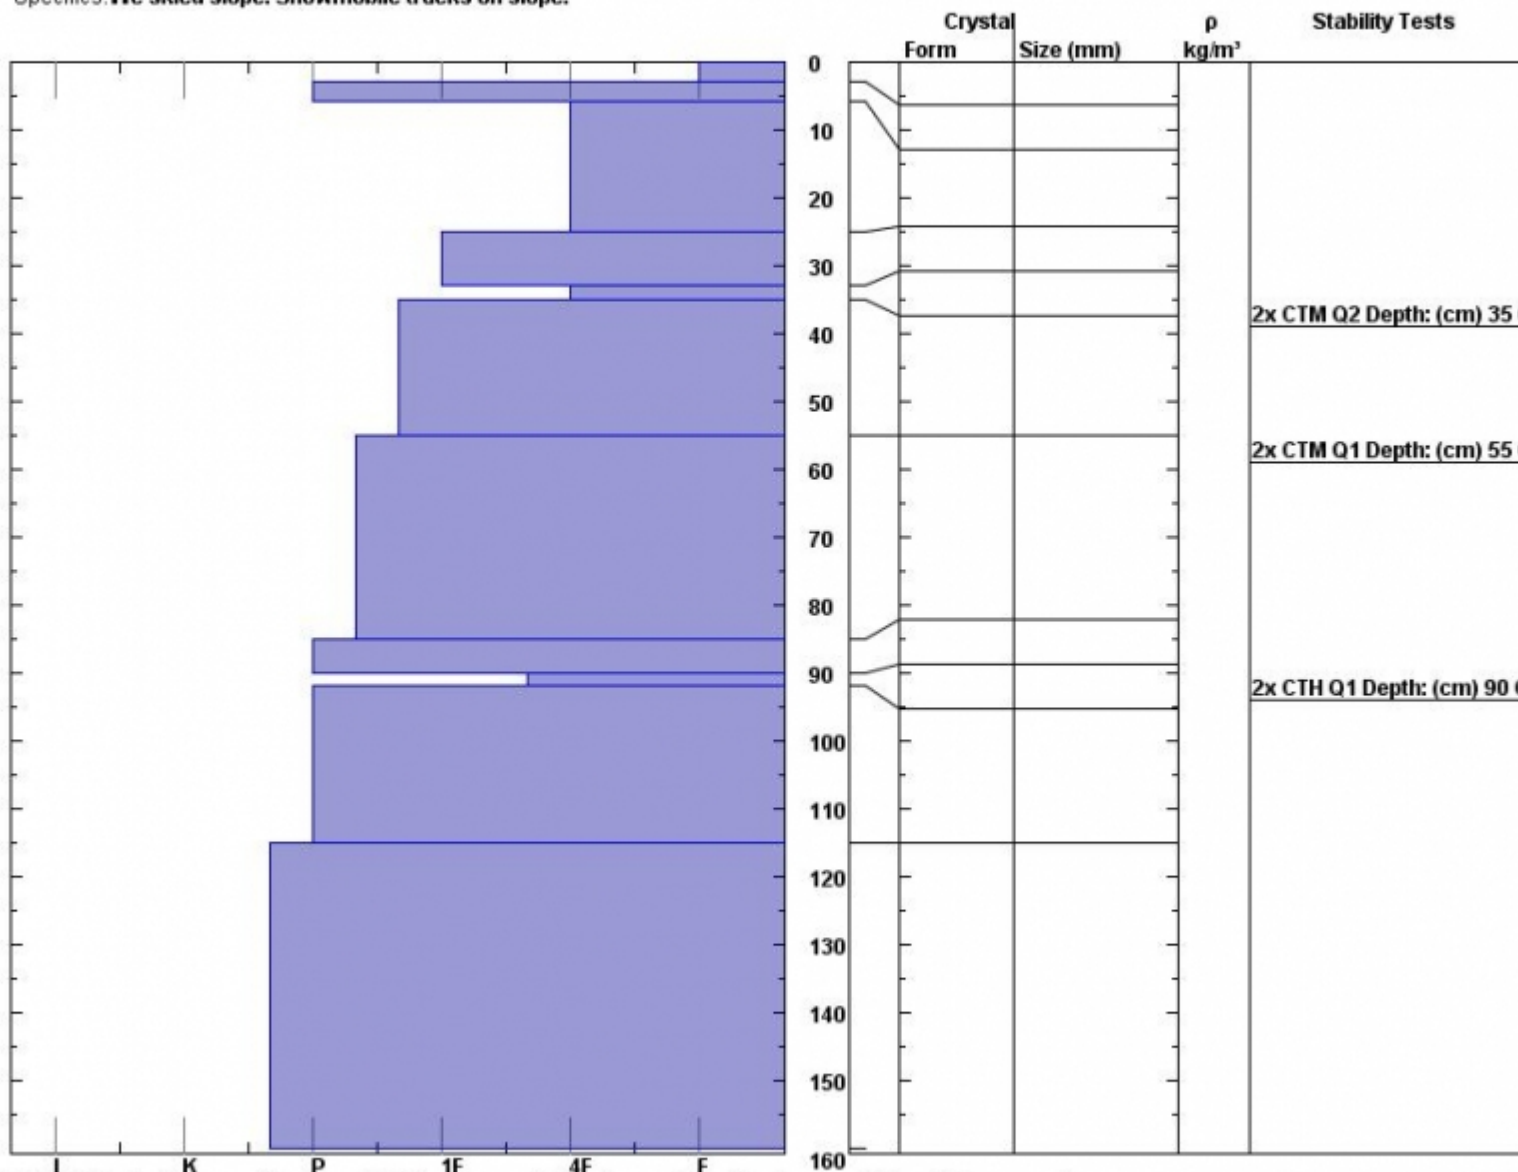

Snow Pit Profile
Mount Abundance
Beartooth, MT
 Elevation (ft) **10050**
 Aspect: **170**
 Specifics: **We skied slope. Snowmobile tracks on slope.**

Observer: **Doug Chabot**
Sun Feb 27 11:50:00 MST 2011
 Co-ord: **45.06886 N 110.01458 W**
 Slope: **25**
 Wind loading: **previous**

Stability on similar slopes: **Good**
 Air Temperature: **C**
 Sky Cover: **Clear**
 Precipitation: **None**
 Wind: **W Light Breeze**

HS300
 Stability Test Notes:
 Layer note

Notes: We dug this near the summit of Abundance. Solid, strong. Even the breaks at 55 and 90 were not a concern.