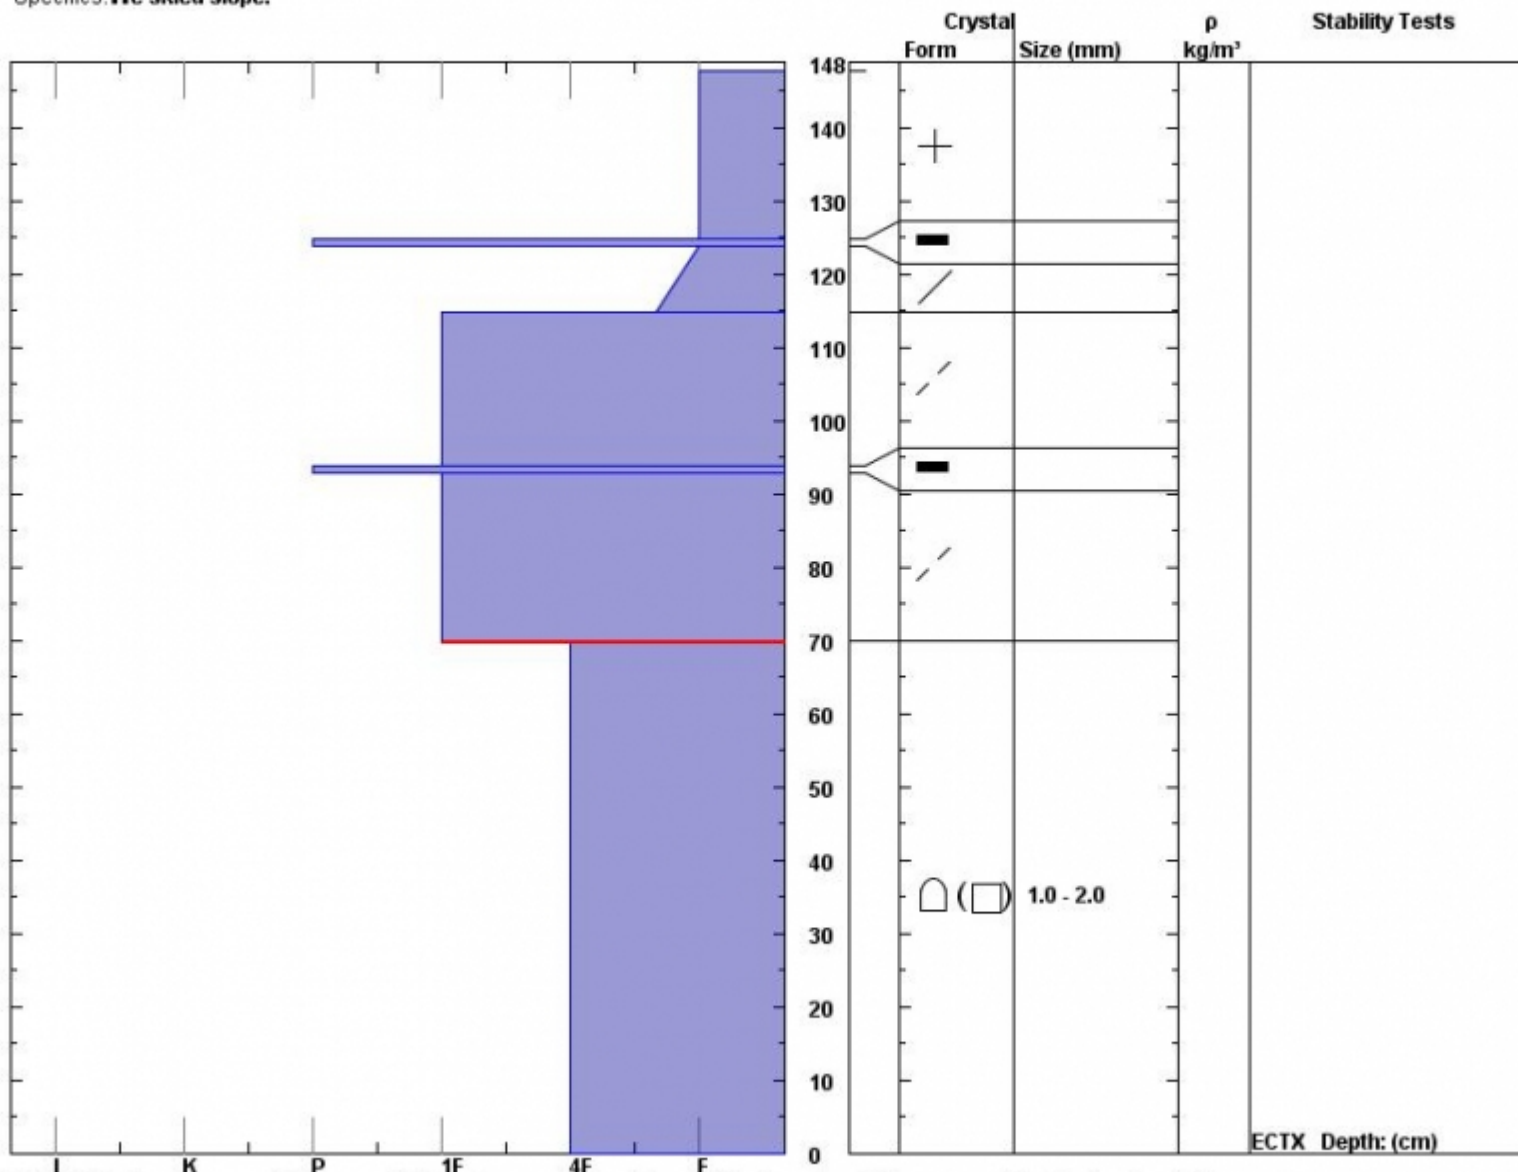

Snow Pit Profile
McAtee
Northern Madison, MT
 Elevation (ft) **9600**
 Aspect: **0**
 Specifics: **We skied slope.**

Observer: **Eric Knoff**
Fri Feb 25 13:55:00 MST 2011
 Co-ord: **45.17318 N 111.44524 W**
 Slope: **35**
 Wind loading: **no**

Stability on similar slopes: **Good**
 Air Temperature: **15 F**
 Sky Cover: **Clear**
 Precipitation:
 Wind: **SW Light Breeze**

Stability Test Notes:
 Layer note: **0-70: Prob**

Notes: Weaker snow near the ground. 80 cm less snow than the on NE facing slope 200 m away. Weak but not unstable