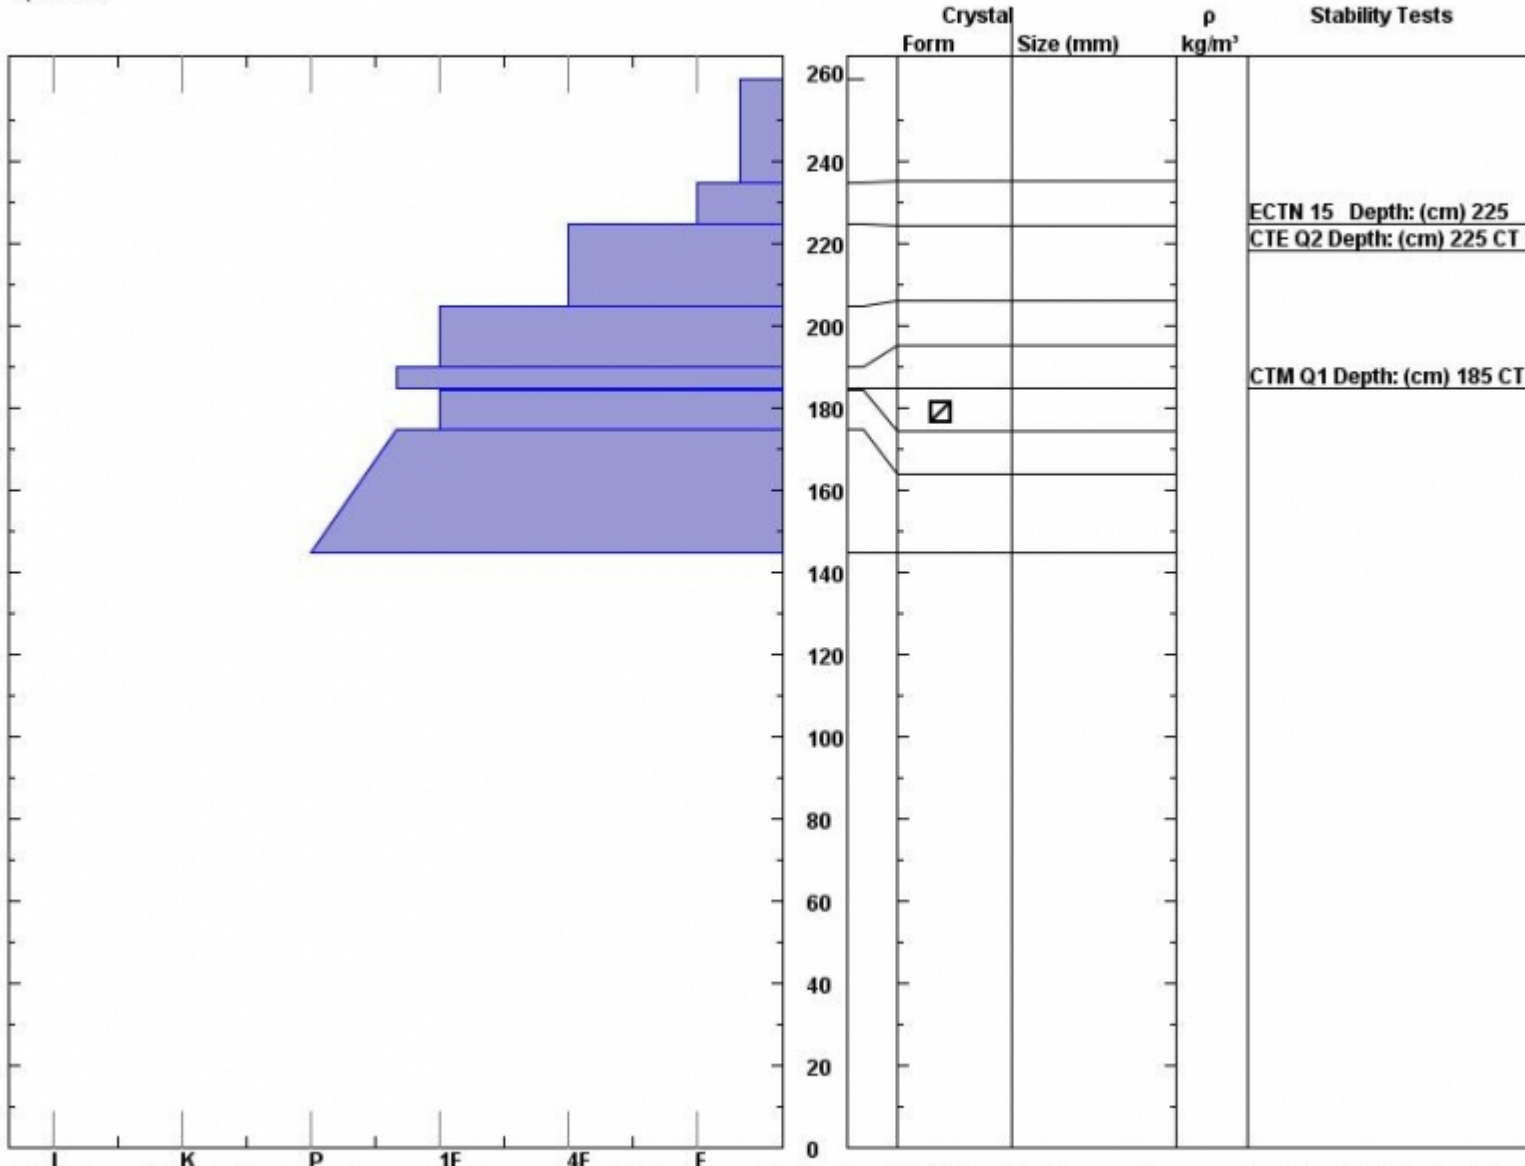

Snow Pit Profile
Lionhead: Ski Hill
S. Madison, MT
 Elevation (ft) **8060**
 Aspect: **70**
 Specifics:

Observer: **Doug Chabot**
Mon Feb 21 11:00:00 MST 2011
 Co-ord: **44.70336 N 111.29716 W**
 Slope: **22**
 Wind loading: **previous**

Stability on similar slopes: **Good**
 Air Temperature: **C**
 Sky Cover: **sky 3/8 to 4/8 covered**
 Precipitation: **None**
 Wind: **SW Light Breeze**

HS260
 Stability Test Notes: **184.5-185**
 Layer note

Notes: Dug with Jordy Hendrix. The snowdepth ranged from 260-300 cm. The facets at 184 (.5cm thick) were not propagating. A solid 16 inches of new snow was made for great riding. We did not dig below 145 cm.