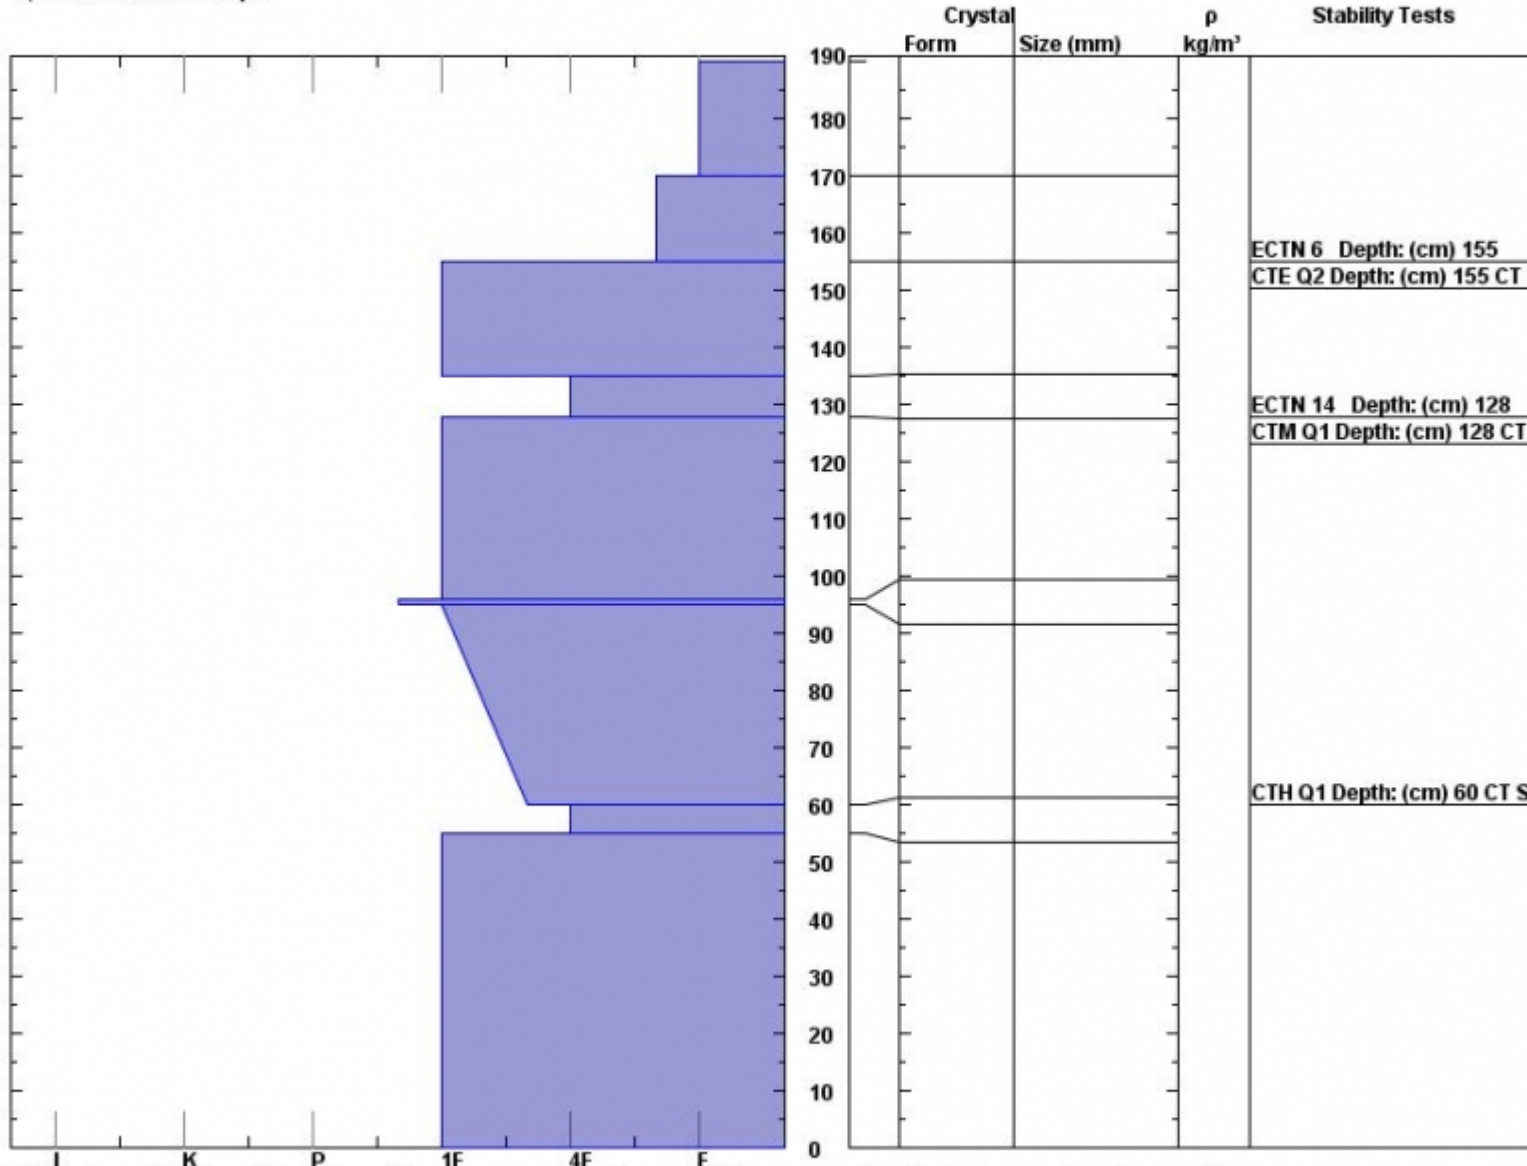

Snow Pit Profile
Beehive-Spankys
N. Madison, MT
 Elevation (ft) **9030**
 Aspect: **100**
 Specifics: **We skied slope.**

Observer: **Doug Chabot**
Sun Feb 20 11:40:00 MST 2011
 Co-ord: **45.32053 N 111.38033 W**
 Slope: **30**
 Wind loading: **previous**

Stability on similar slopes: **Good**
 Air Temperature: **C**
 Sky Cover: **sky 4/8 to 8/8 covered**
 Precipitation: **Snow < 0.5 cm/hr**
 Wind: **SW Light Breeze**

Stability Test Notes: Layer notes

Notes: Dug with Eric and Genevieve. This pit was deep and strong. Nothing propagated. Dug below small cornices on ridge.