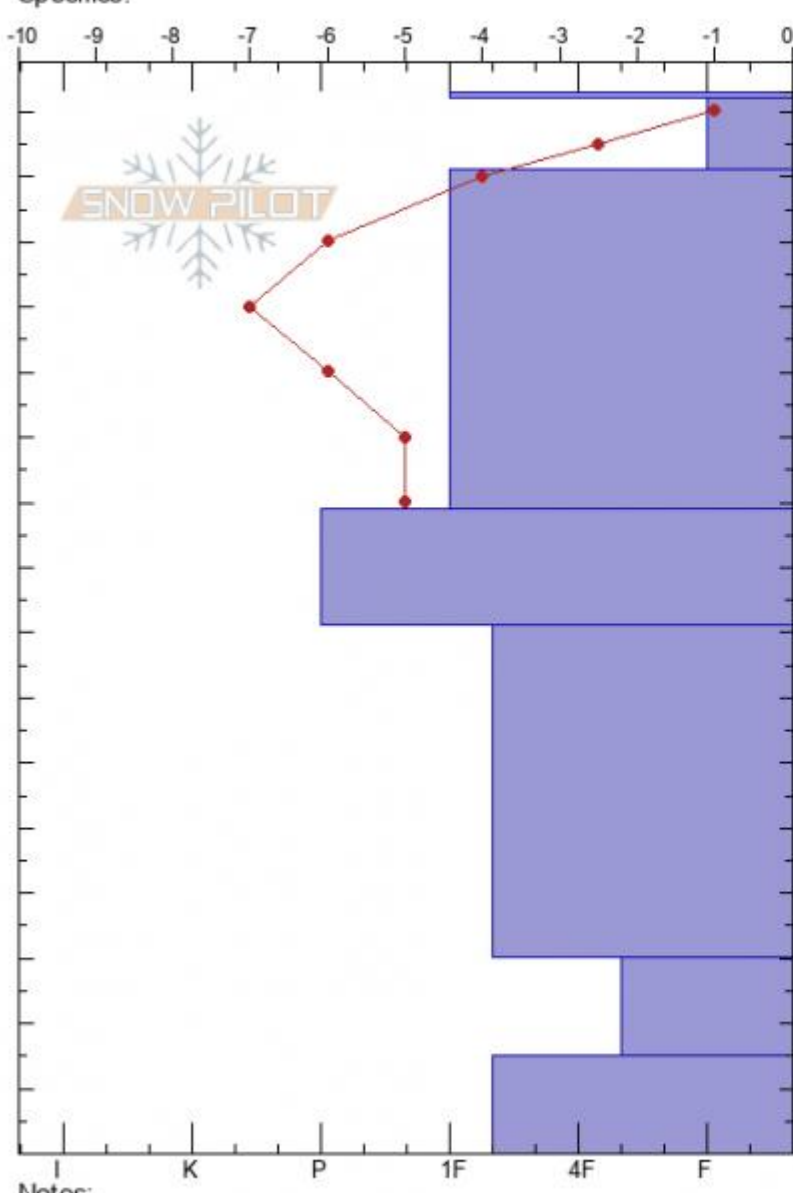

Middle Basin, Sci Bowl
Madison Range-N
MT
Elevation: 9206 ft
Aspect: 112°
Specifics:

Alex Marienthal
03/06/2021 - 10:50am
Co-ord: 45.32635N, -111.38135W
Slope Angle: 23°
Wind Loading: **previous**

Stability: **fair**
Air Temperature: **3°C**
Sky Cover: **FEW**
Precipitation: **NO**
Wind: **W Moderate**

HS: **163** Layer Notes:
PF: **23** 30-15cm: **Problematic layer**
PS: **6**

Form	Crystal Size	Moisture	ρ kg/m ³	Stability tests & Layer c
V	1			
⊙				
⊘ (/)	0.5			
B	2			
^	2-4			
^	3-6			

← PST45/140 (End) @20cm
← PST50/140 (End) @20cm
← 2x ECTX ECTP 34+ @ 20cm