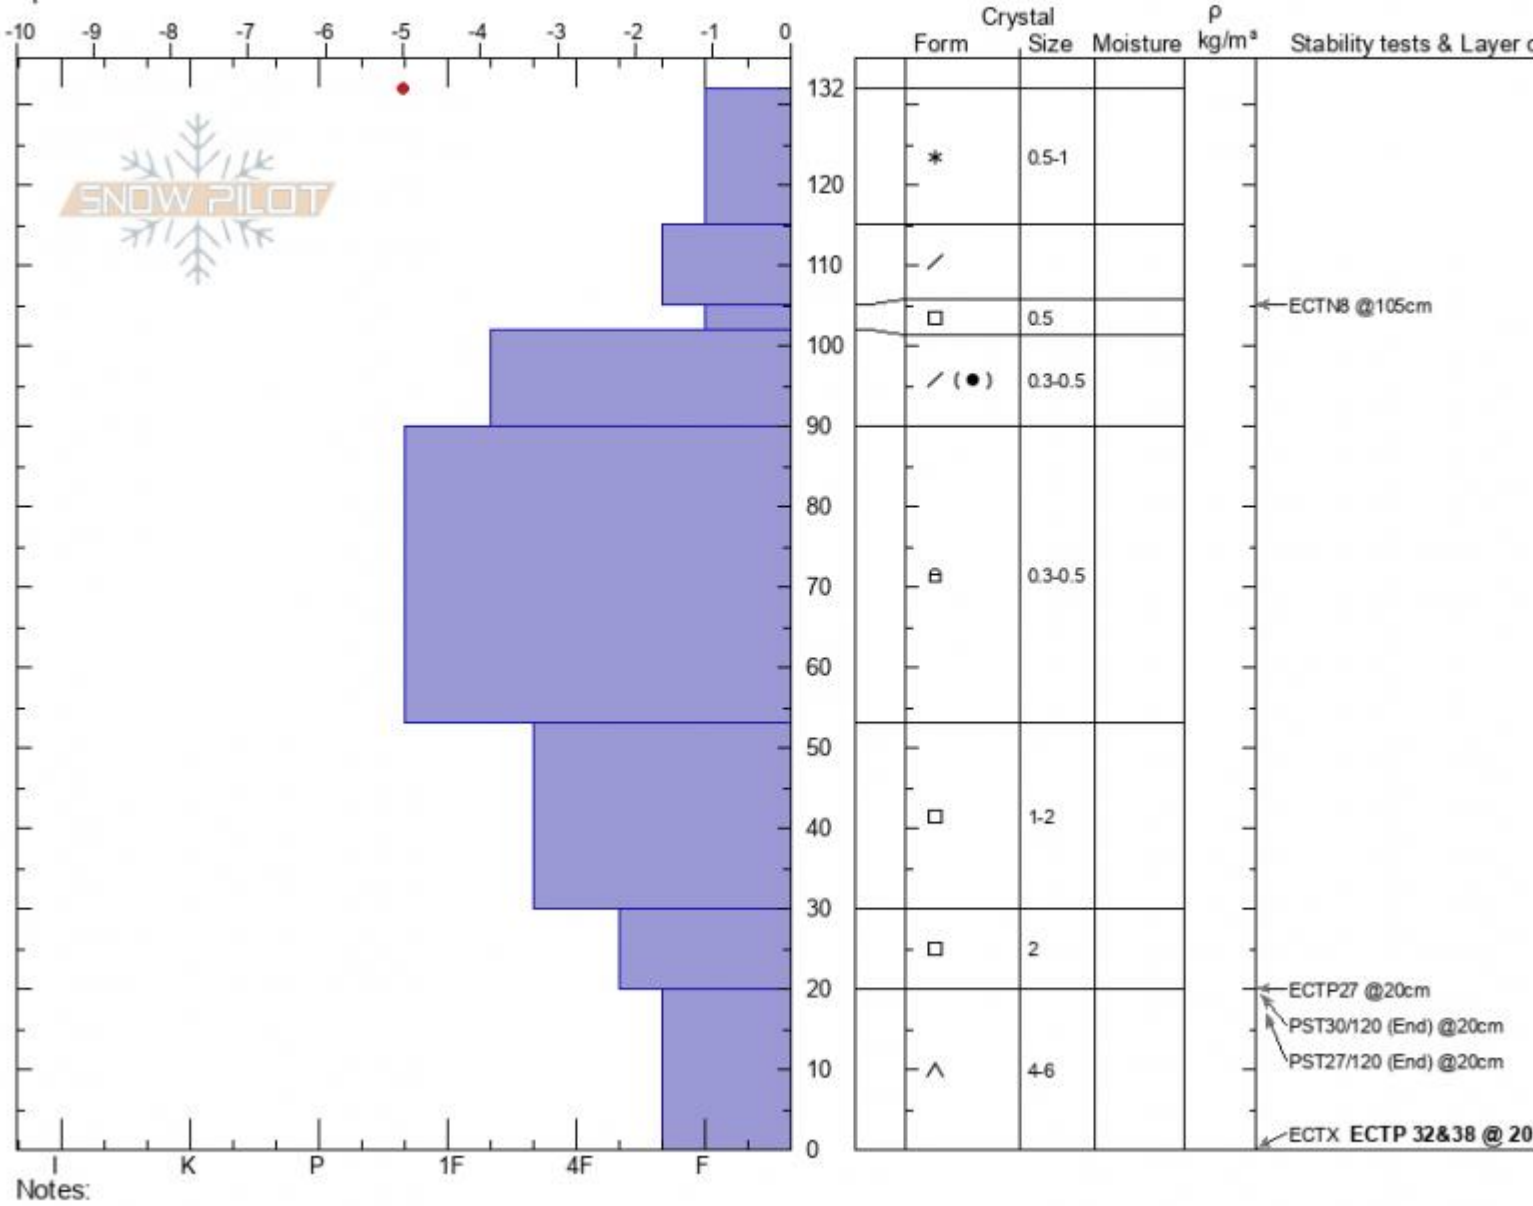

Mt Ellis N Ridge
Gallatin Range-N
MT
 Elevation: **7760 ft**
 Aspect: **70°**
 Specifics:

Alex Marienthal
02/27/2021 - 9:35am
 Co-ord: **45.58451N, -110.95823W**
 Slope Angle: **25°**
 Wind Loading: **previous**

Stability: **fair**
 Air Temperature: **-7°C**
 Sky Cover: **SCT**
 Precipitation: **NO**
 Wind: **Calm**

HS: **132** Layer Notes:
 PF: **35** 20-0cm: **Problematic layer**
 PS: **20**

Advisory Region
 Northern Gallatin
 Longitude
 -110.96W
 Latitude
 45.58N
 Northern Gallatin, 2021-02-27