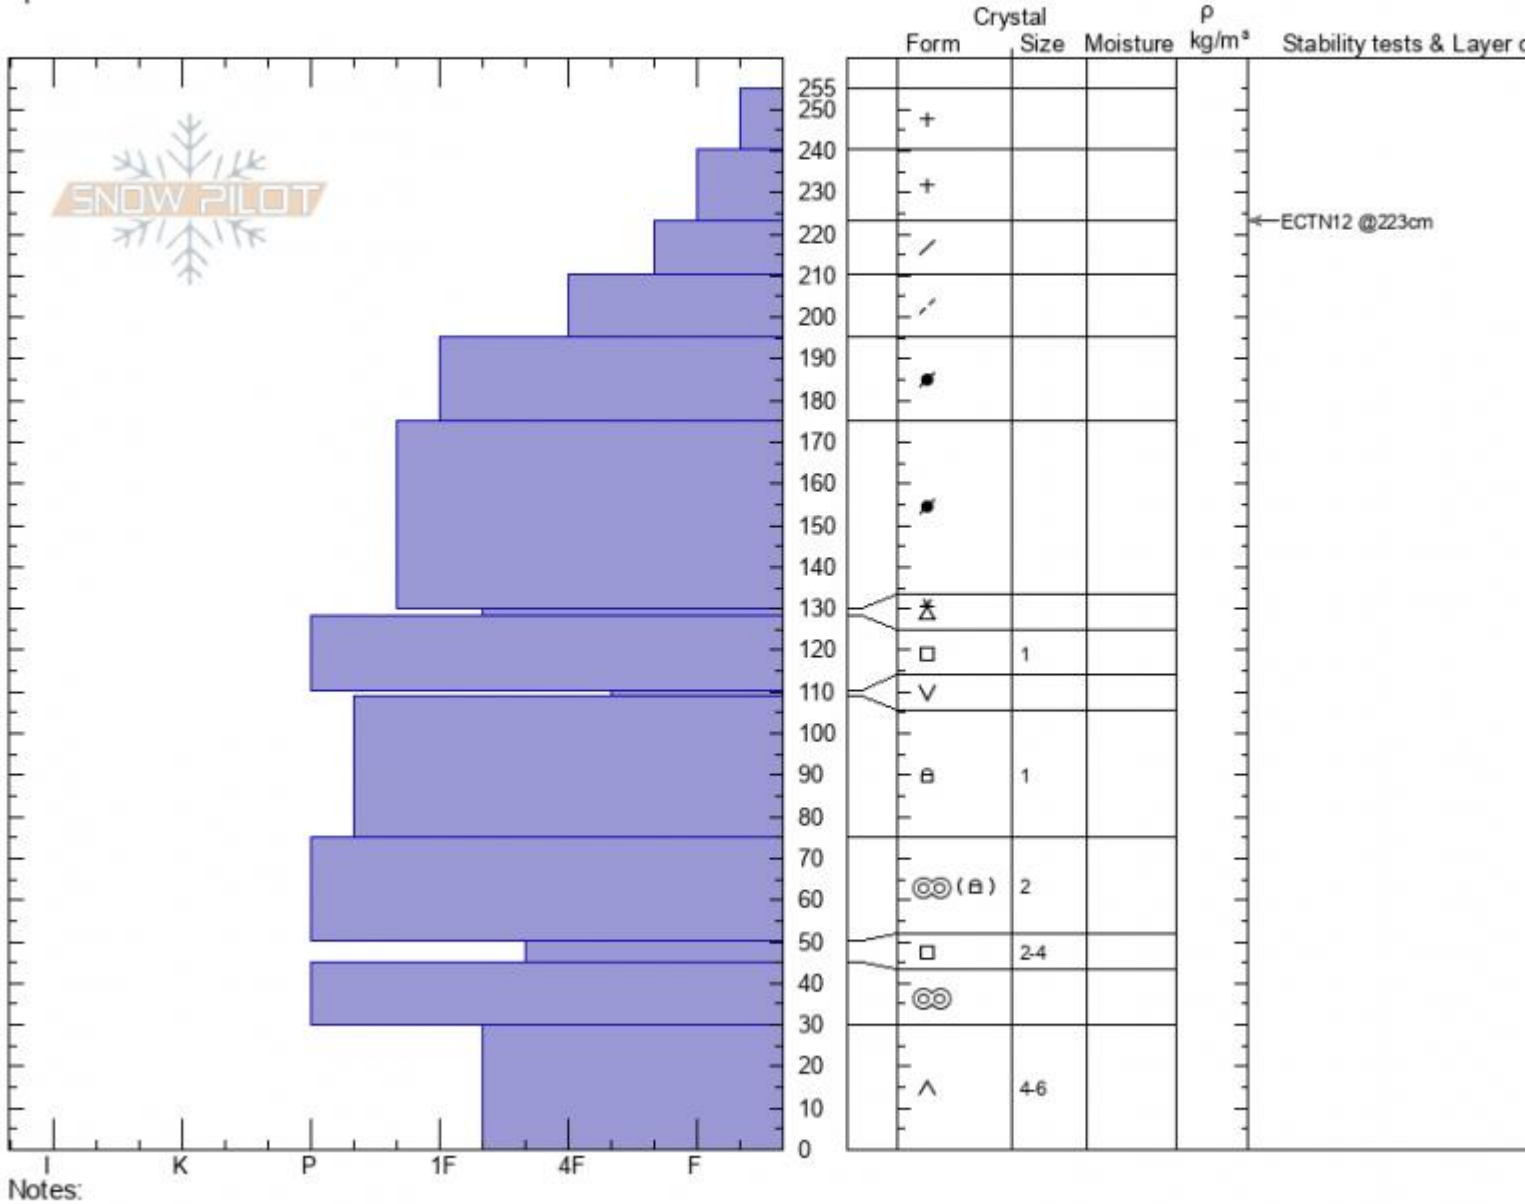

**Second YellowMule**  
**Madison Range-N**  
**MT**  
 Elevation: **9350 ft**  
 Aspect: **40°**  
 Specifics:

**Alex Marienthal**  
**02/19/2021 - 1:30pm**  
 Co-ord: **45.17753N, -111.40141W**  
 Slope Angle: **28°**  
 Wind Loading: **previous**

Stability: **poor**  
 Air Temperature:  
 Sky Cover:  
 Precipitation: **S-1**  
 Wind: **SW Light Breeze**

HS: **255** Layer Notes:  
 50-45cm: **Problematic layer**

Advisory Region  
 Northern Madison  
 Longitude  
 -111.38W  
 Latitude  
 45.17N  
 Northern Madison, 2021-02-21