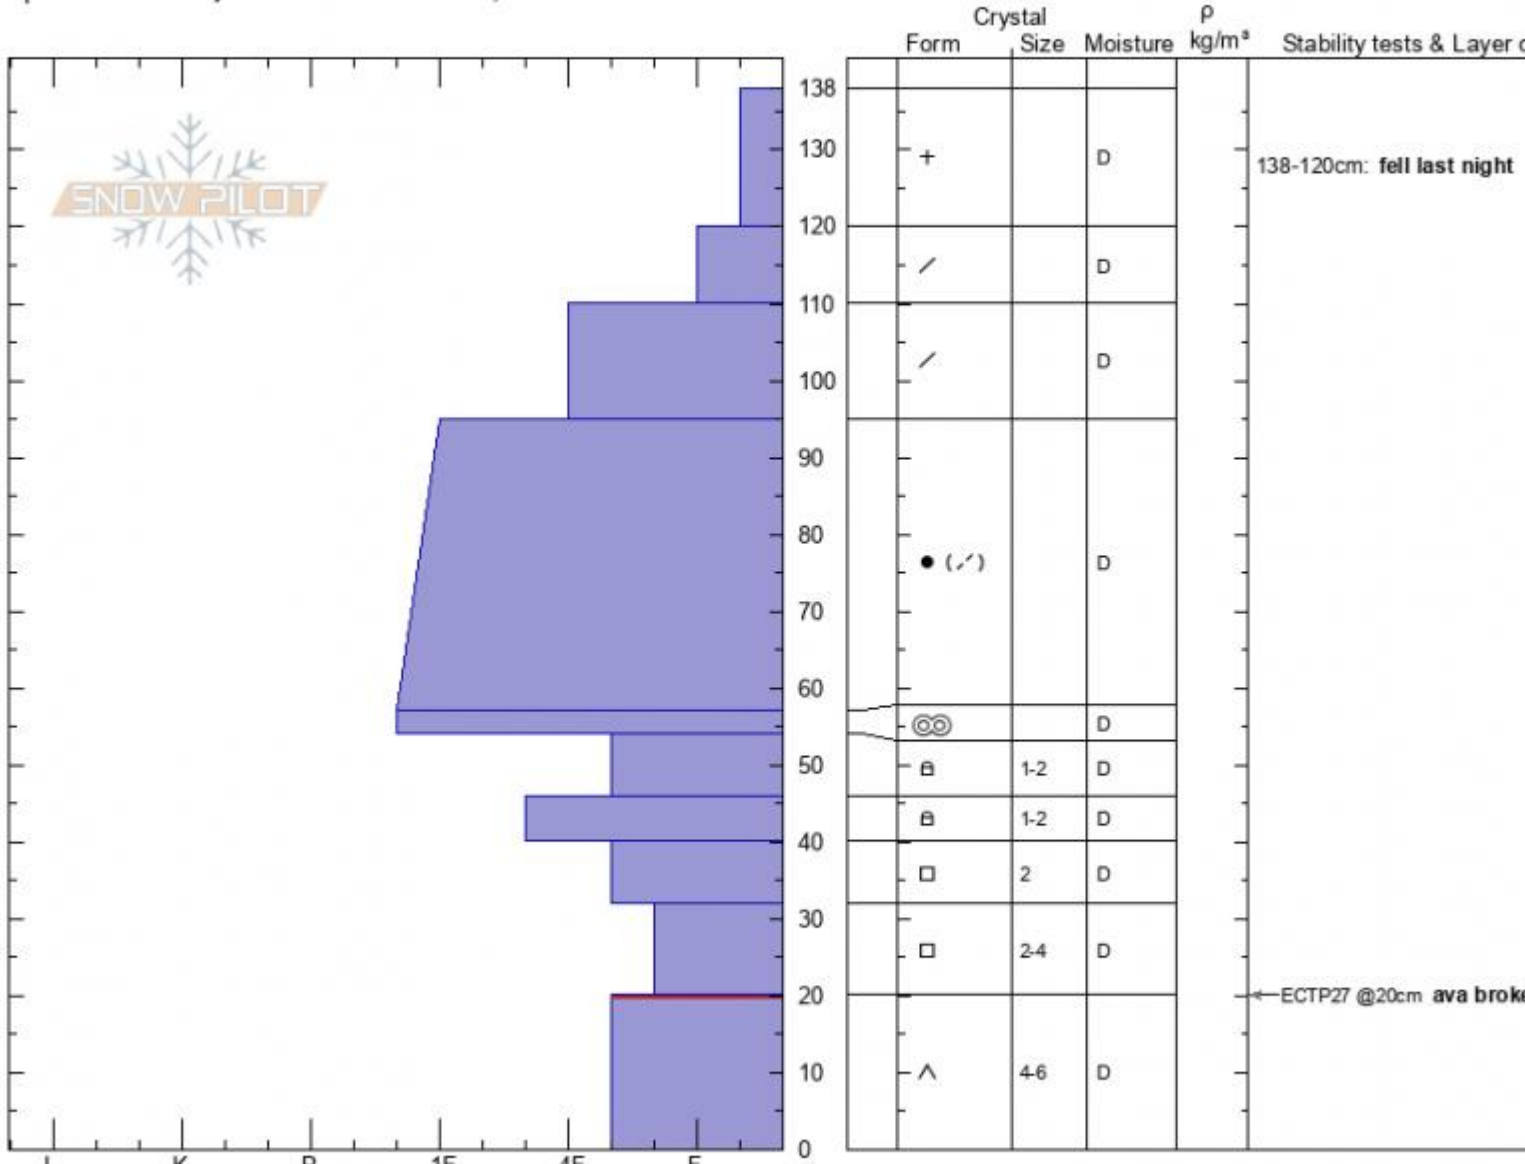

**Beehive Fatality**  
**Madison Range-N**  
**MT**

Elevation: **9200 ft**  
 Aspect: **270°**

Specifics: Pit is adjacent to avalanche: crown;

**Doug Chabot-Admin**  
**02/15/2021 - 11:50am**  
 Co-ord: **45.32733N, -111.38312W**  
 Slope Angle: **40°**  
 Wind Loading: **previous**

Stability:  
 Air Temperature: **-9°C**  
 Sky Cover: **OVC**  
 Precipitation: **S1**  
 Wind: **Calm**

HS: **138** Layer Notes:  
 138-120cm: **fell last night**  
 20-0cm: **Problematic layer**

Notes: This snowpit was part of the accident investigation of an avalanche that occurred on 2/14/2021. 1 splitboarder was killed.

Advisory Region  
 Northern Madison  
 Longitude  
 -111.39W  
 Latitude  
 45.34N

**Avalanche Details:** [Splitboarder triggered, caught and killed in Beehive](#)  
 Northern Madison, 2021-02-16