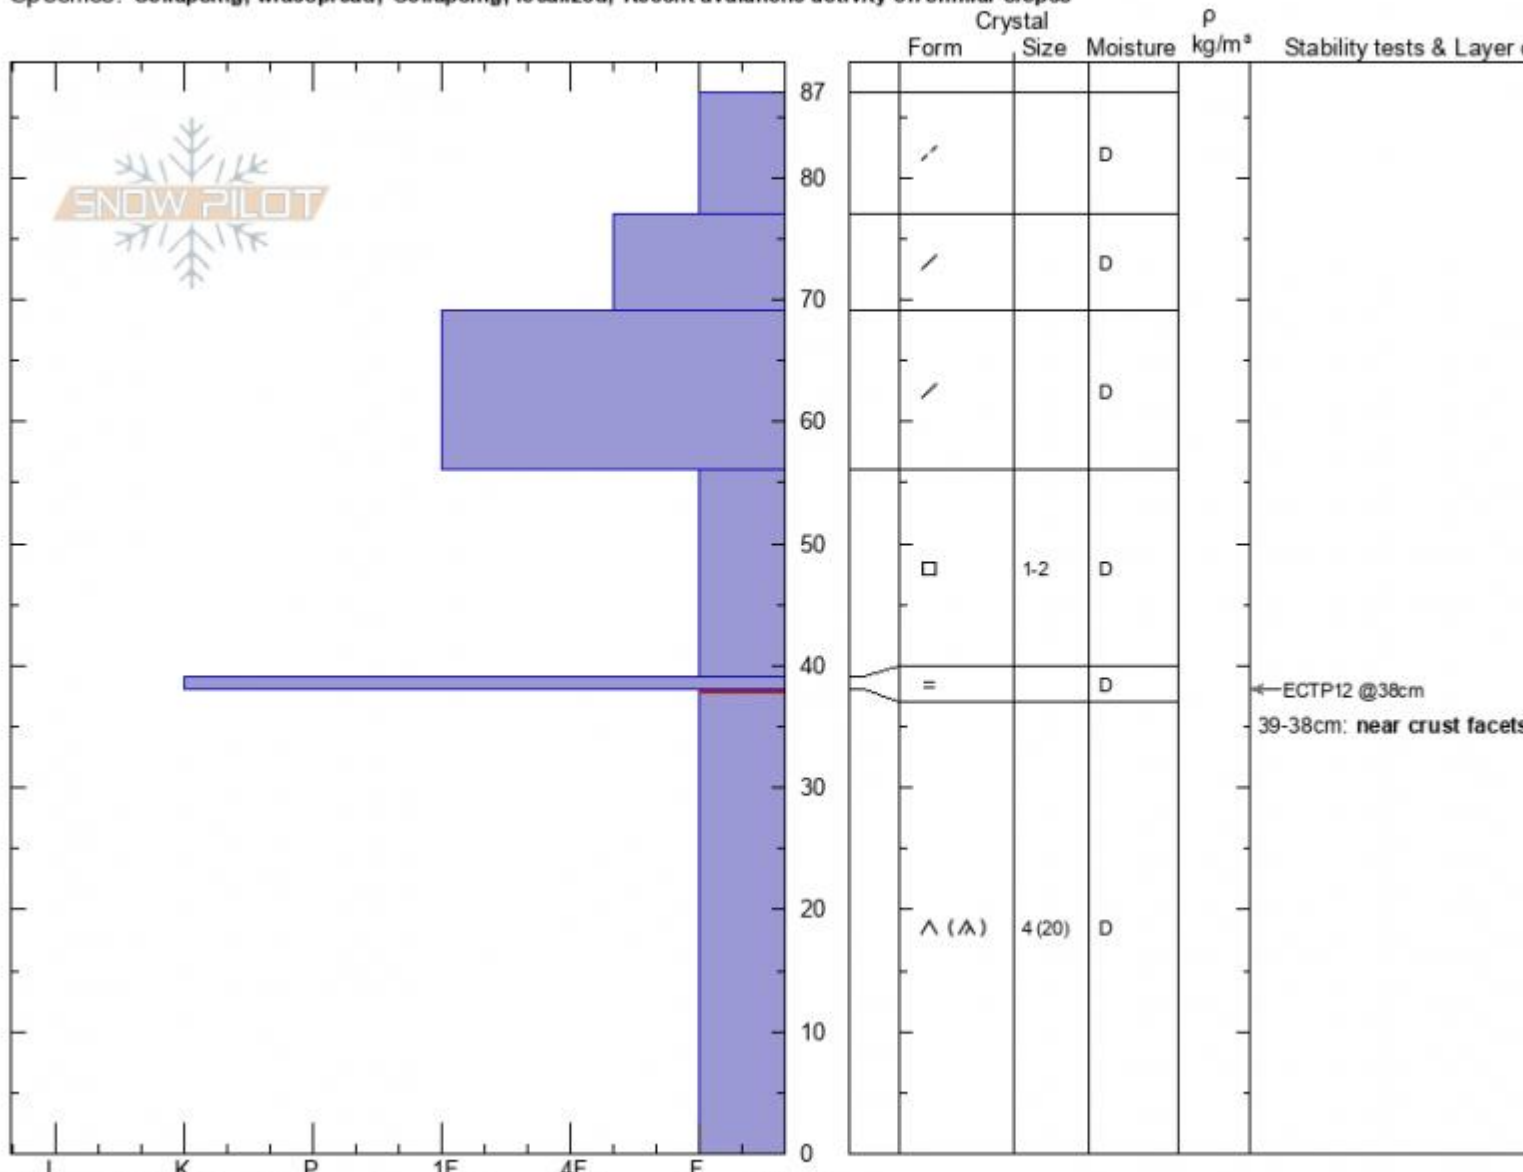

Earnest Miller Ridge
Madison Range-S
MT

Elevation: **9500 ft**
 Aspect: **E**

Specifics: **Collapsing, widespread; Collapsing, localized; Recent avalanche activity on similar slopes**

Zach Keskinen
02/01/2021 - 1:30pm

Co-ord:
 Slope Angle: **31°**
 Wind Loading: **previous**

Stability: **poor**
 Air Temperature: **1°C**
 Sky Cover: **SCT**
 Precipitation: **NO**
 Wind: **SW Light Breeze**

HS: **87** Layer Notes:
 PF: **75** 39-38cm: **near crust facets dev**
 38-0cm: **Problematic layer**

Notes: with Dave Zinn. At crown of remote triggered avalanche from 1/30/2021.

Advisory Region
 Southern Madison
 Longitude
 -111.13W
 Latitude
 44.96N
 Southern Madison, 2021-02-01