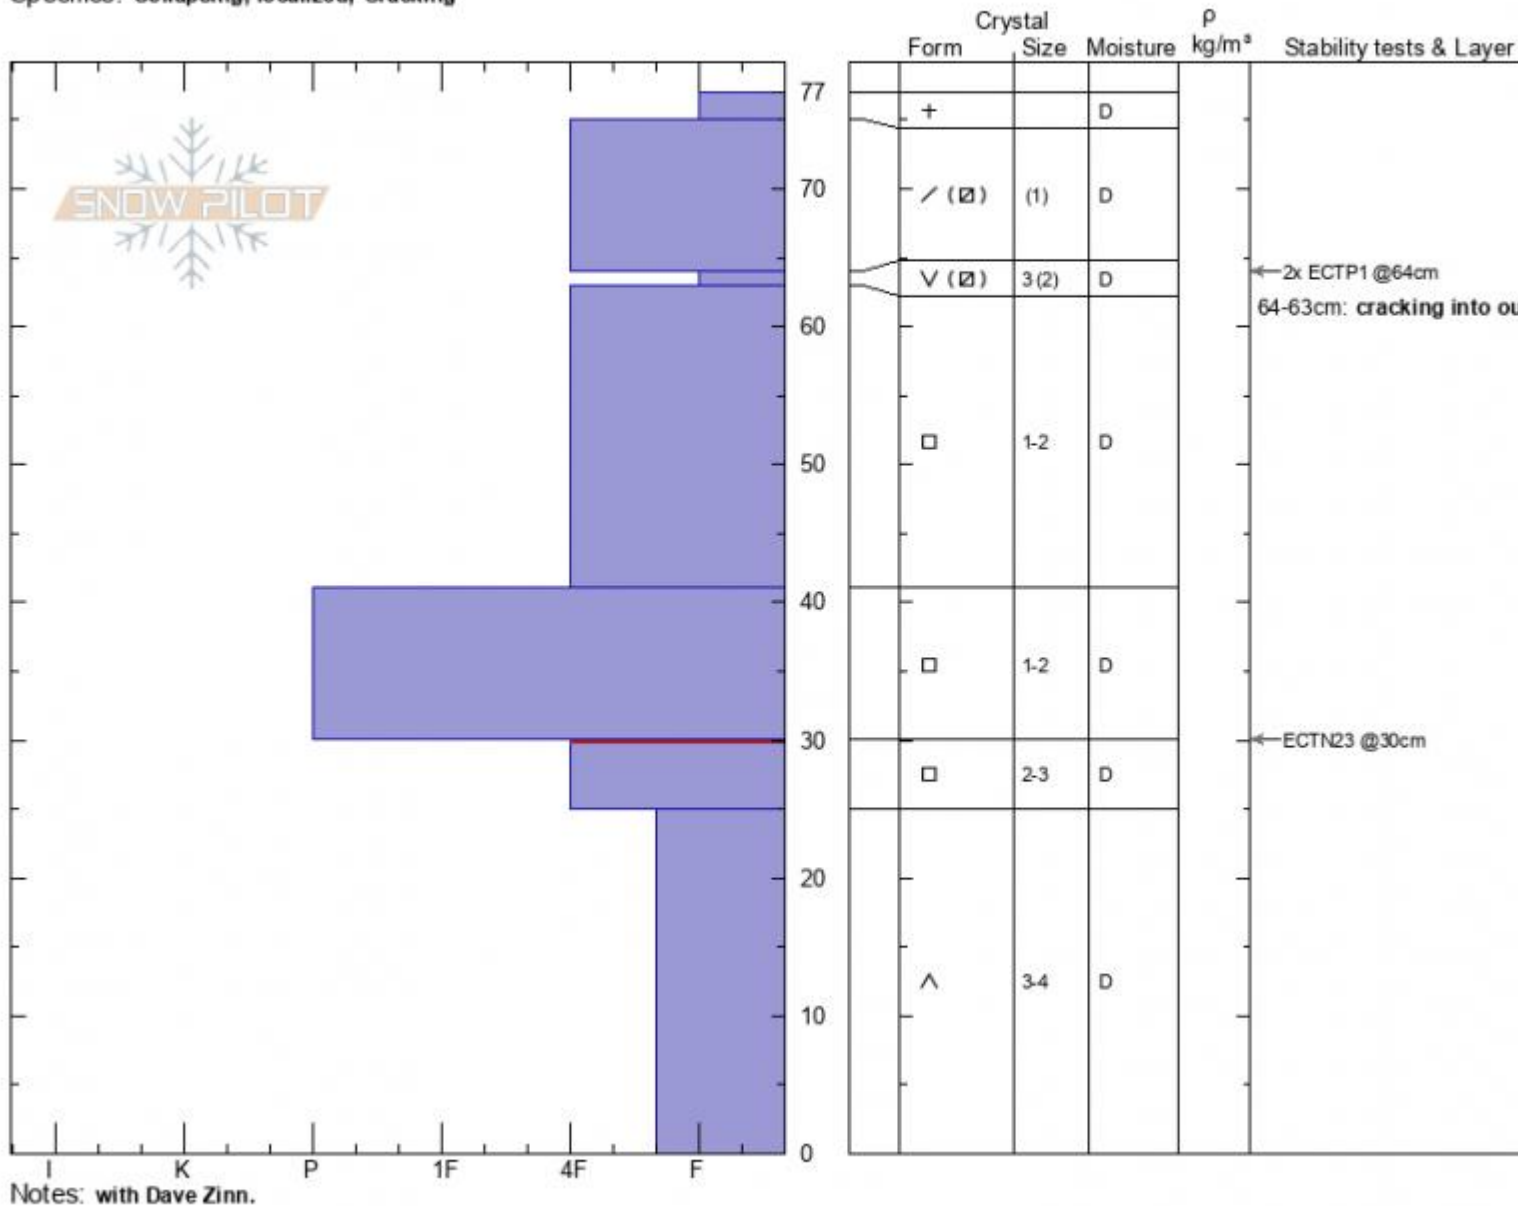

Consolation Hill
Madison Range-S
MT

Elevation: 9207 ft
Aspect: SE

Specifics: Collapsing, localized; Cracking

Zach Keskinen
01/25/2021 - 2:05pm
Co-ord: 44.97256N, -111.27119W
Slope Angle: 26°
Wind Loading:

Stability:
Air Temperature: -11°C
Sky Cover: FEW
Precipitation: NO
Wind: Calm

HS: 77
PF: 25
Layer Notes:
64-63cm: cracking into our pit
30-25cm: Problematic layer

Advisory Region
Southern Madison
Longitude
-111.27W
Latitude
45.06N
Southern Madison, 2021-01-25