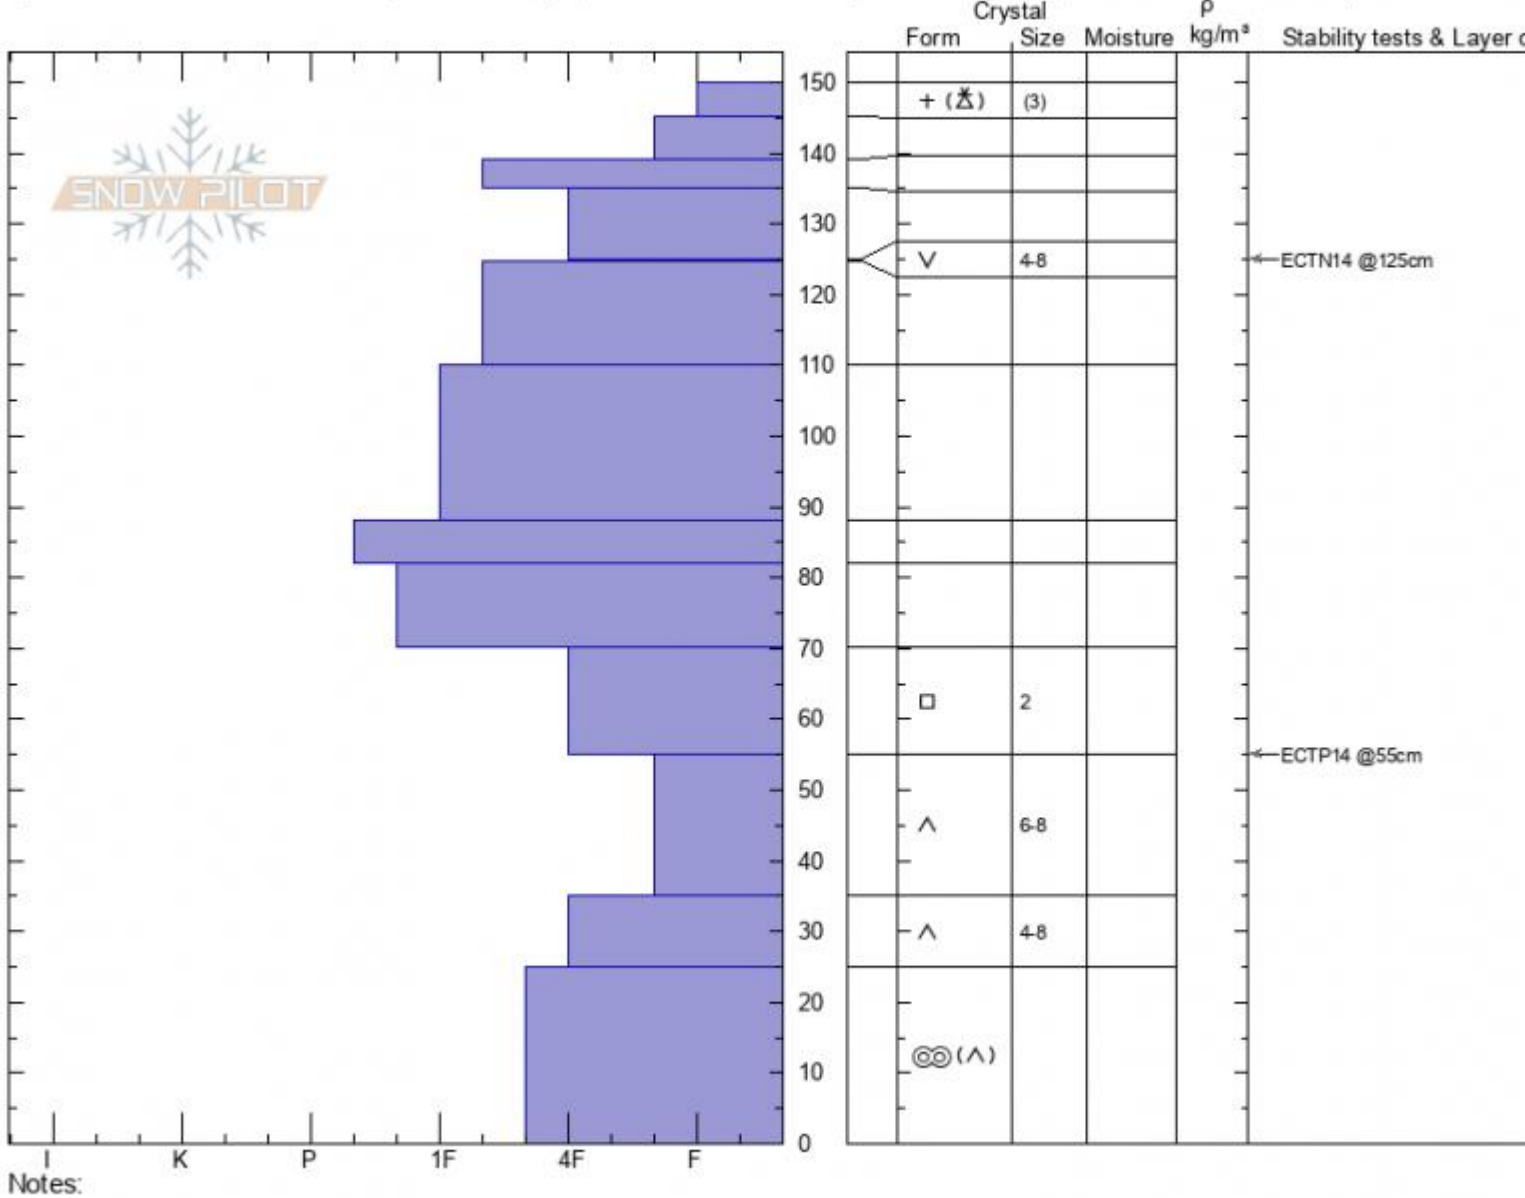

South Fk Muddy Creek  
 Madison Range-N  
 MT  
 Elevation: 9400 ft  
 Aspect: 40°

Alex Marienthal  
 01/21/2021 - 11:00am  
 Co-ord: 45.18660N, -111.45838W  
 Slope Angle: 33°  
 Wind Loading: **previous**

Stability: **poor**  
 Air Temperature:  
 Sky Cover: **OVC**  
 Precipitation: **S-1**  
 Wind: **Calm**

HS: 150 Layer Notes:  
 PF: 100 55-35cm: Problematic layer

Specifics: Recent avalanche activity on similar slopes; Recent avalanche activity on different slopes; Snowmobile tracks on slope

Advisory Region  
 Northern Madison  
 Longitude  
 -111.38W  
 Latitude  
 45.17N  
 Northern Madison, 2021-01-21