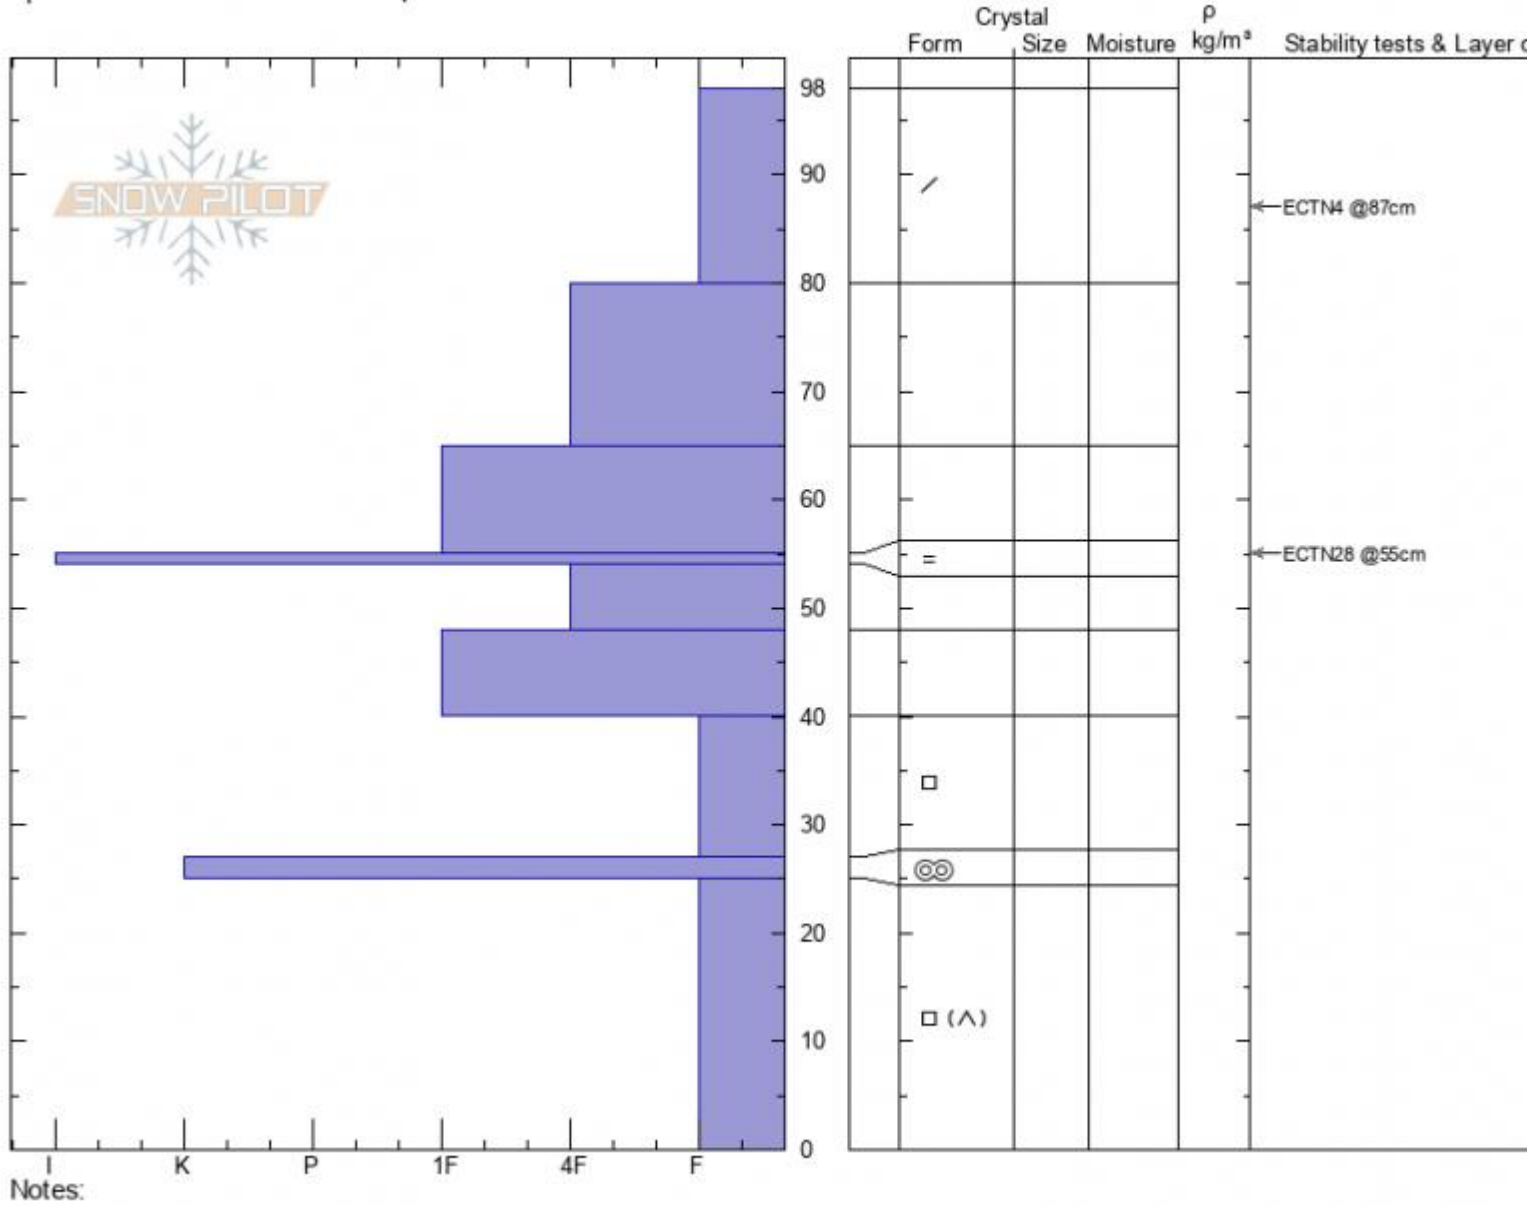

Tin Cup 1/15/21
 Centennial Range
 MT
 Elevation: 8512 ft
 Aspect:
 Specifics: Snowmobile tracks on slope

Chris Hericks
 01/16/2021 - 2:00pm
 Co-ord: 44.54691N, -111.52398W
 Slope Angle:
 Wind Loading: no

Stability:
 Air Temperature:
 Sky Cover: X
 Precipitation: NO
 Wind: Calm

HS: 98
 PF: 50
 Layer Notes:

Advisory Region
 Island Park
 Longitude
 -111.73W
 Latitude
 44.55N
 Island Park, 2021-01-17