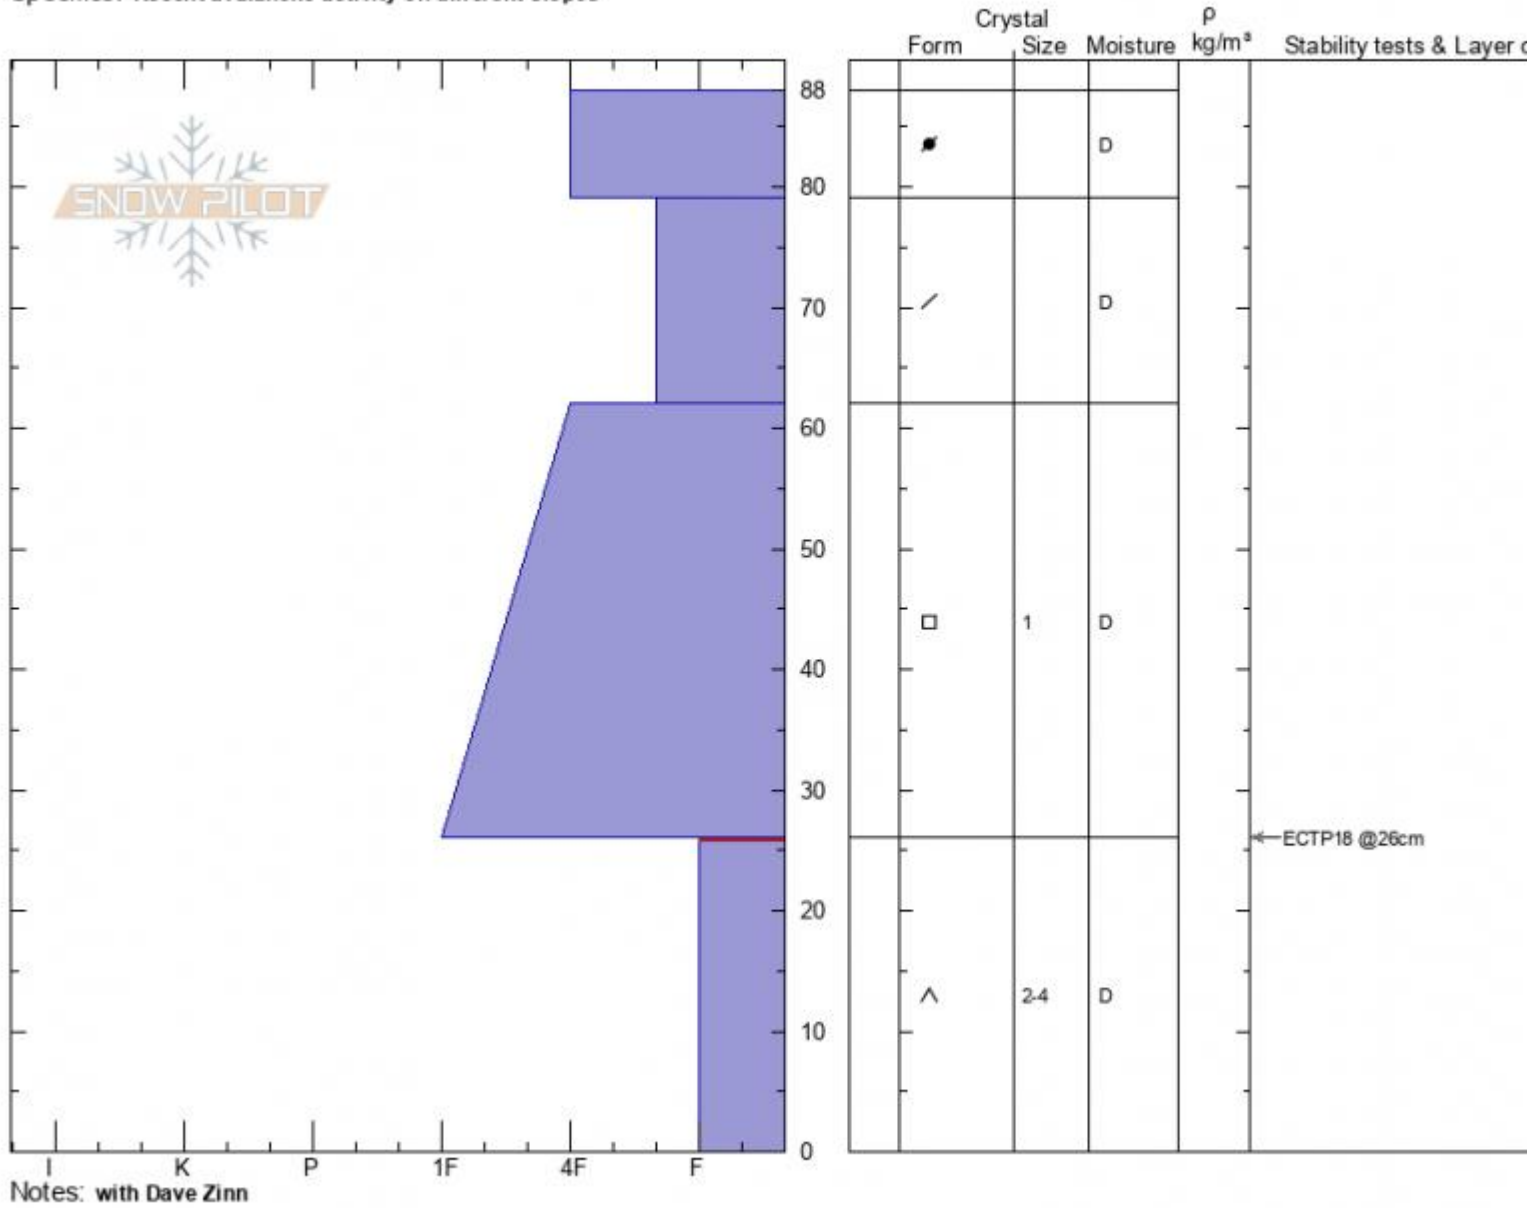

Lightning Creek
 Madison Range-S
 MT
 Elevation: 8800 ft
 Aspect: W
 Specifics: Recent avalanche activity on different slopes

Zach Keskinen
 01/14/2021 - 1:30pm
 Co-ord:
 Slope Angle: 15°
 Wind Loading: no

Stability:
 Air Temperature: -2°C
 Sky Cover: CLR
 Precipitation: NO
 Wind: Calm

HS: 88
 PF: 55
 Layer Notes: 26-0cm: Problematic layer

Advisory Region
 Southern Madison
 Longitude
 -111.27W
 Latitude
 45.06N
 Southern Madison, 2021-01-15