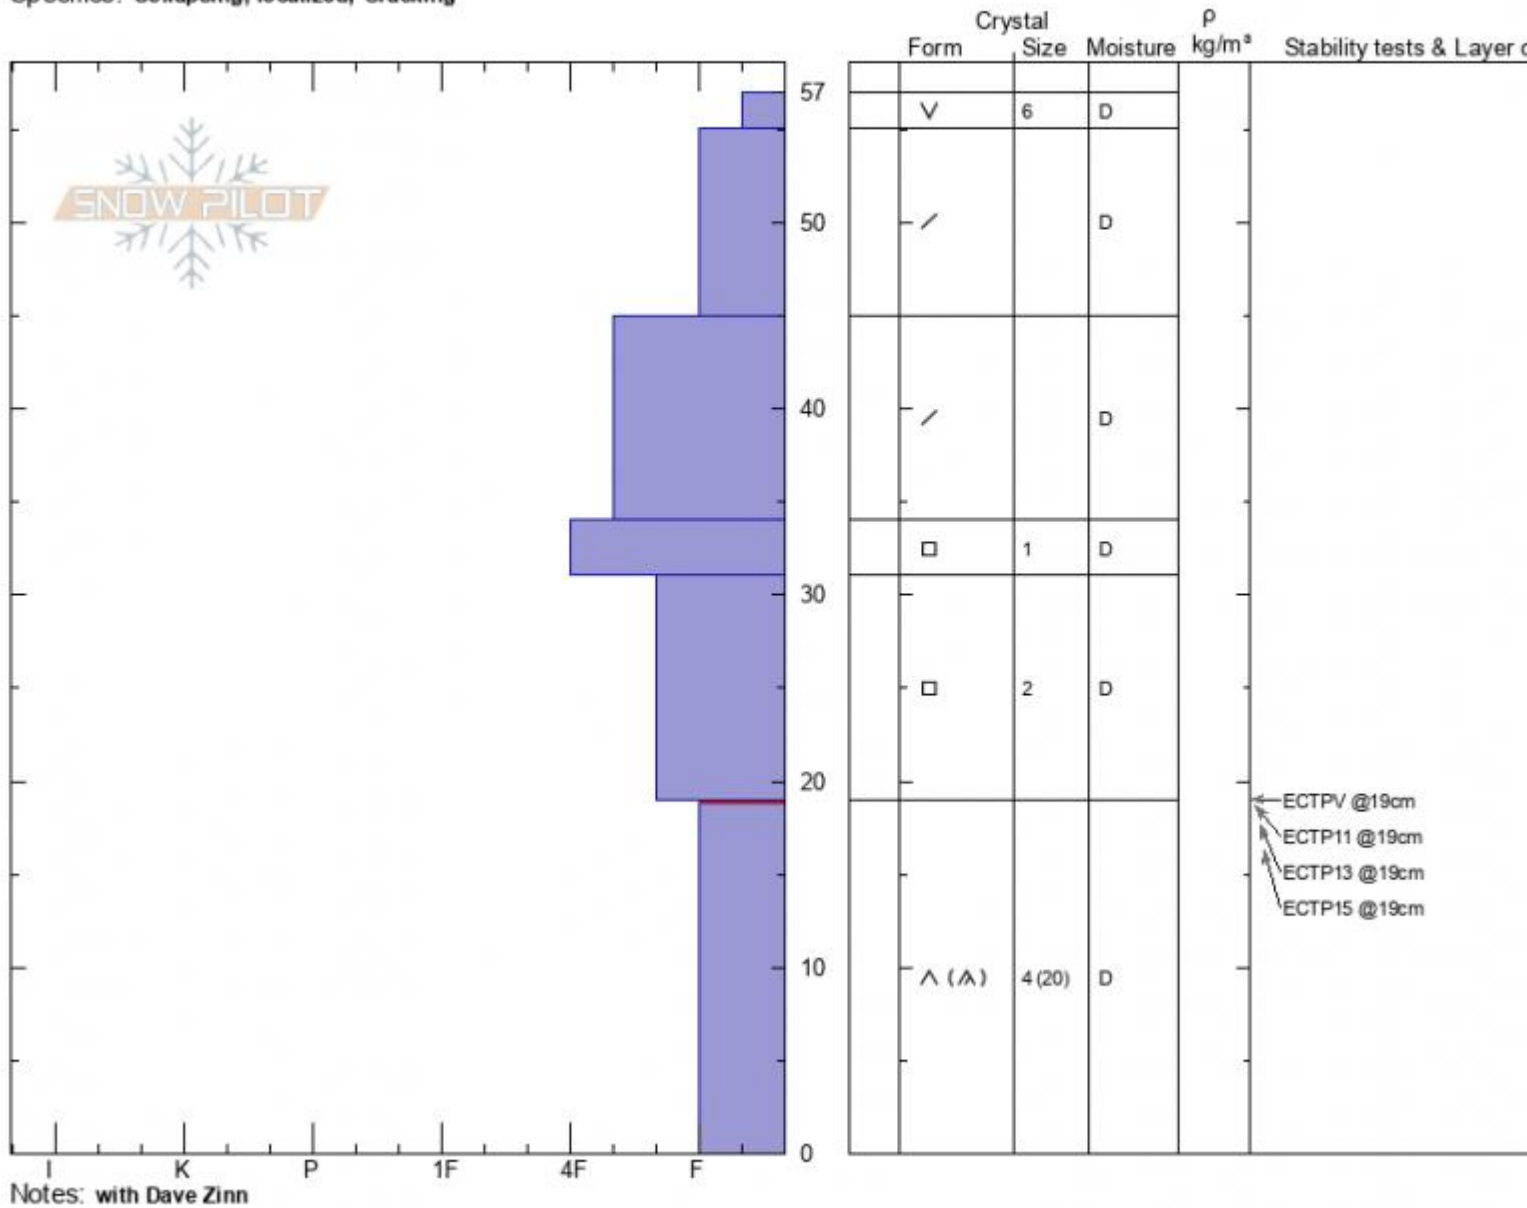

Bacon Rind
Madison Range-S
MT
 Elevation: **7500 ft**
 Aspect: **SE**
 Specifics: **Collapsing, localized; Cracking**

Zach Keskinen
01/12/2021 - 10:30am
 Co-ord:
 Slope Angle: **33°**
 Wind Loading: **no**

Stability: **poor**
 Air Temperature: **-3°C**
 Sky Cover: **FEW**
 Precipitation: **NO**
 Wind: **S Light Breeze**

HS: **57** Layer Notes:
 PF: **40** 19-0cm: **Problematic layer**

Advisory Region
 Southern Madison
 Longitude
 -111.10W
 Latitude
 44.96N
 Southern Madison, 2021-01-12