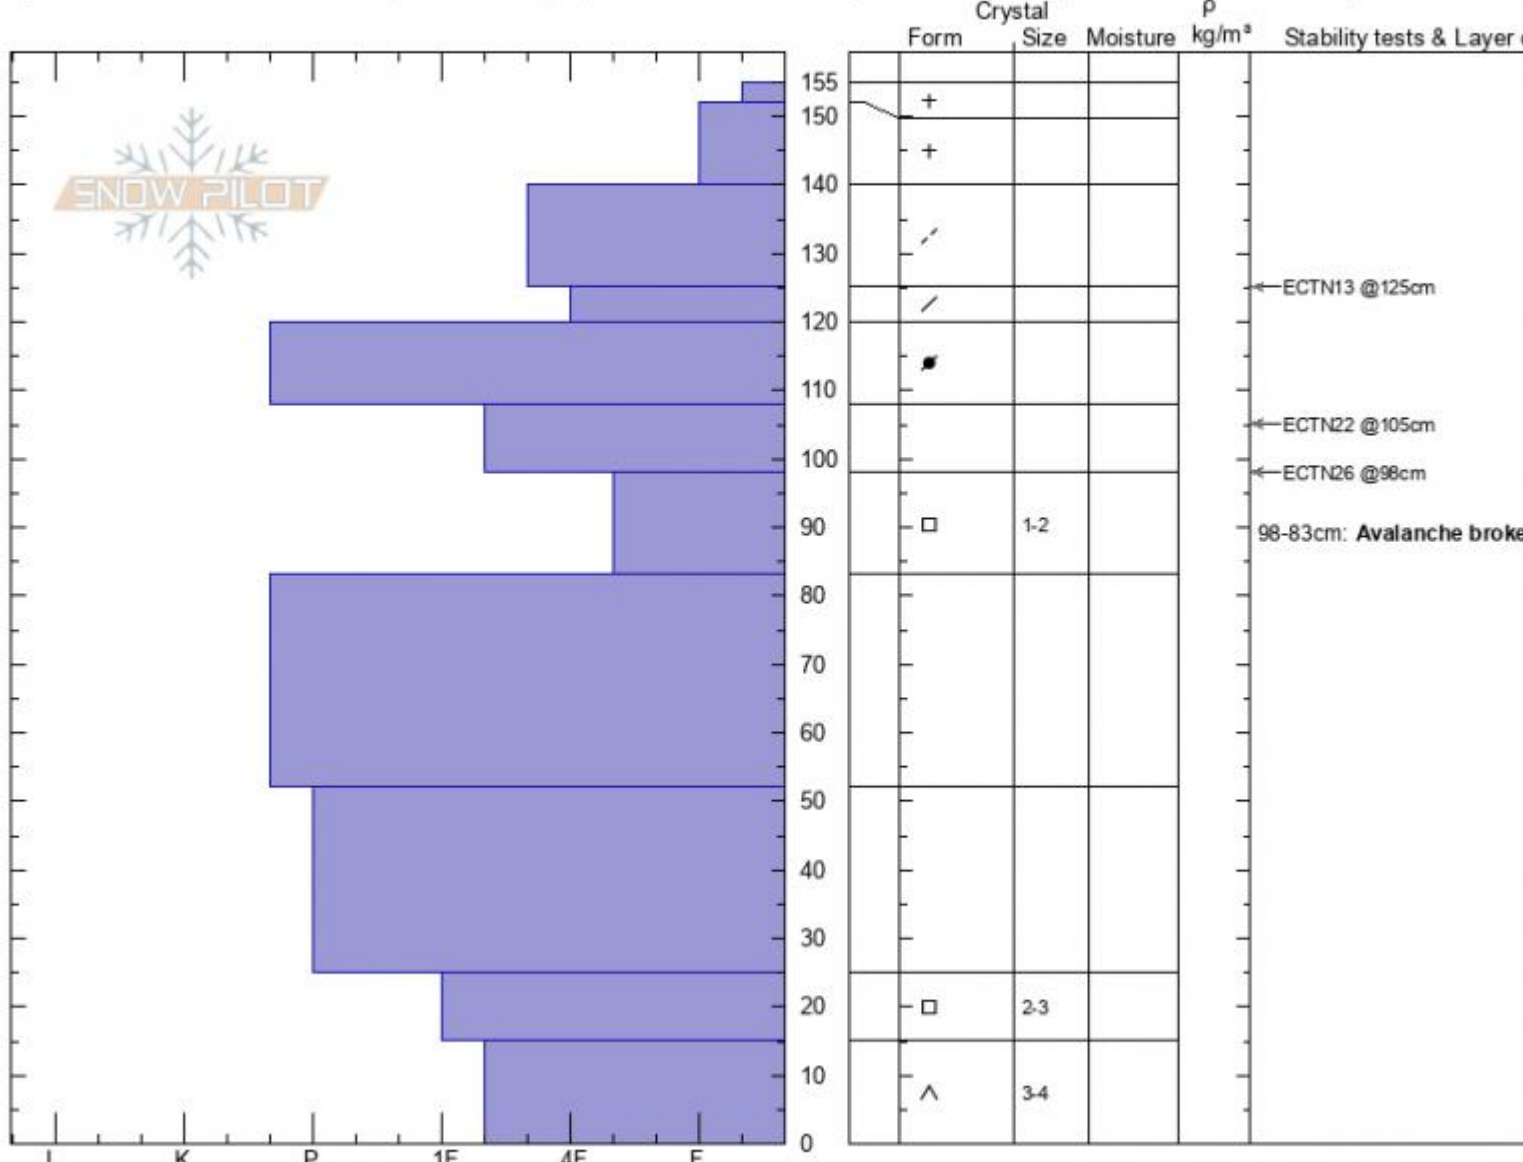

Beaver Creek Crown
Madison Range-N
MT

Elevation: 9400 ft
Aspect: 5°

Ian Hoyer
01/08/2021 - 12:00pm
Co-ord: 45.16978N, -111.36992W
Slope Angle: 37°
Wind Loading: previous

Stability: **poor**
Air Temperature: 19°F
Sky Cover: **FEW**
Precipitation: **NO**
Wind: **Calm**

HS: 155 Layer Notes:
98-83cm: **Avalanche broke on b**
98-83cm: **Problematic layer**

Specifics: Recent avalanche activity on similar slopes; Recent avalanche activity on different slopes; Snowmobile tracks on slope

Notes: Dug in the crown of an avalanche triggered by a snowmobiler the previous afternoon (1/7/21).

Advisory Region
Northern Madison
Longitude
-111.38W
Latitude
45.17N

Avalanche Details: [Rider triggered large, wide slide on Buck Ridge](#)
Northern Madison, 2021-01-08