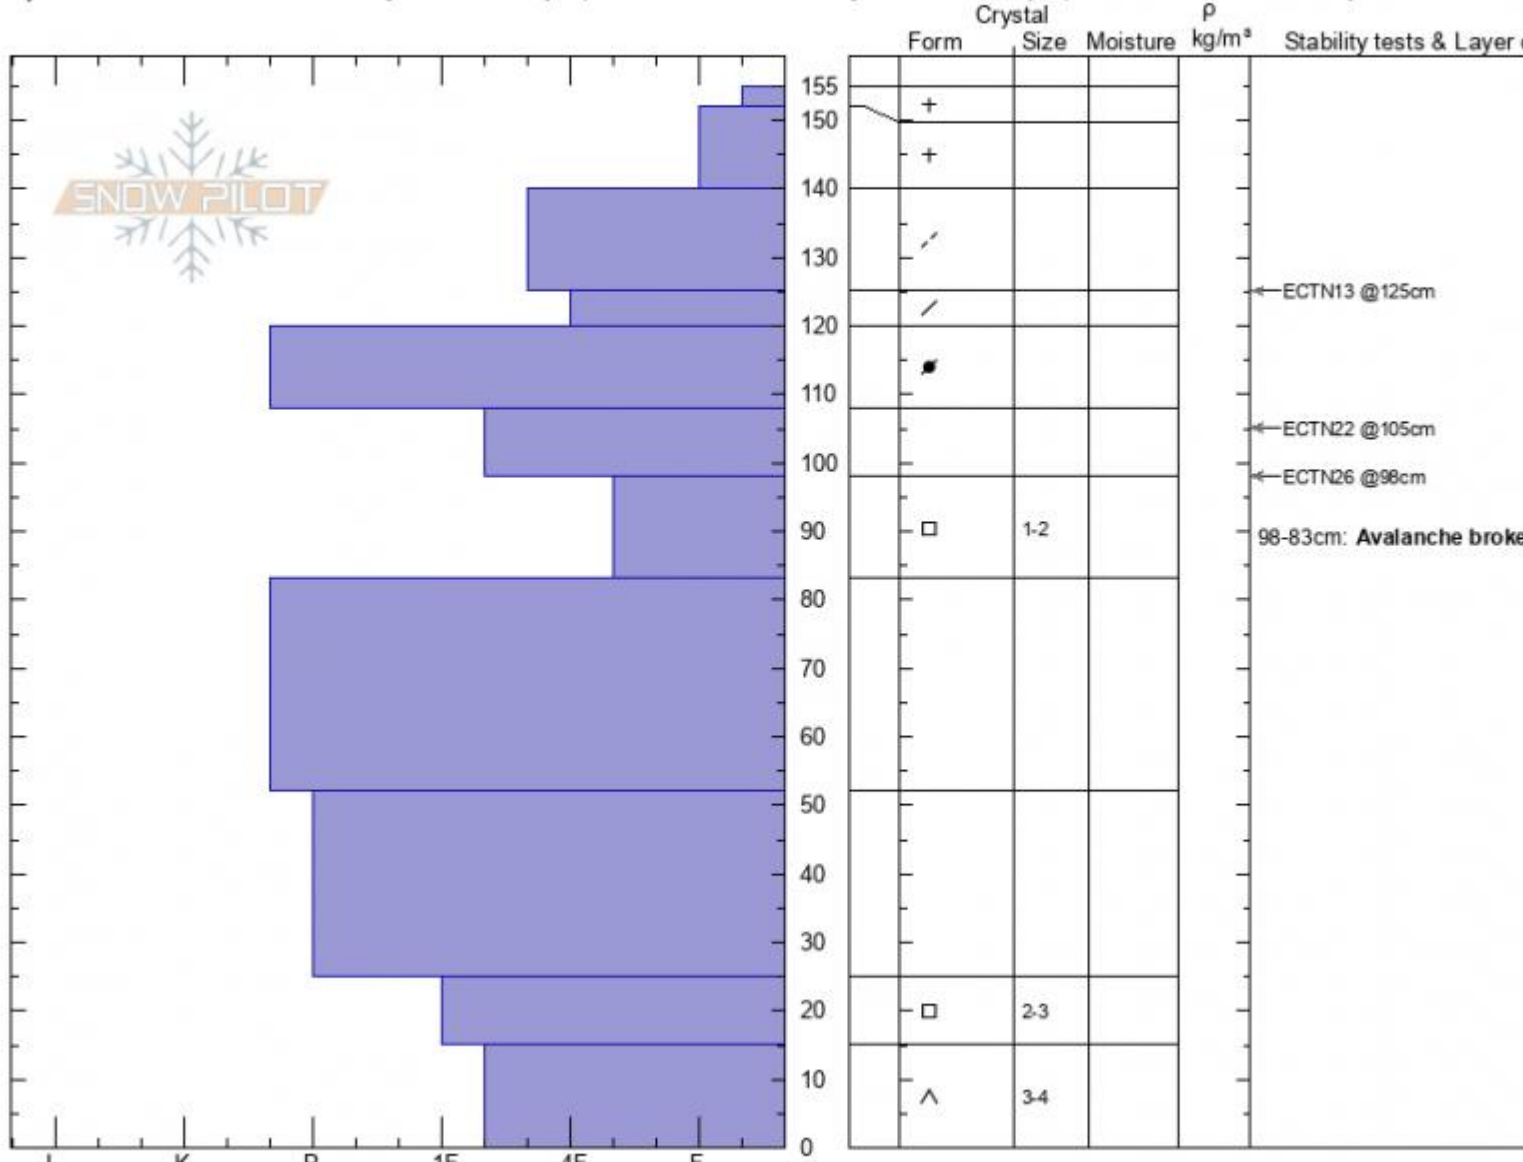

Beaver Creek Crown
 Madison Range-N
 MT
 Elevation: 9400 ft
 Aspect: 5°

Ian Hoyer
 01/08/2021 - 12:00pm
 Co-ord: 45.16978N, -111.36992W
 Slope Angle: 37°
 Wind Loading: **previous**

Stability: **poor**
 Air Temperature: 19°F
 Sky Cover: **FEW**
 Precipitation: **NO**
 Wind: **Calm**

HS: 155 Layer Notes:
 98-83cm: **Avalanche broke on b**
 98-83cm: **Problematic layer**

Specifics: Recent avalanche activity on similar slopes; Recent avalanche activity on different slopes; Snowmobile tracks on slope

Notes: Dug in the crown of an avalanche triggered by a snowmobiler the previous afternoon (1/7/21).

Advisory Region
 Northern Madison
 Longitude
 -111.38W
 Latitude
 45.17N

Avalanche Details: [Rider triggered large, wide slide on Buck Ridge](#)
 Northern Madison, 2021-01-08