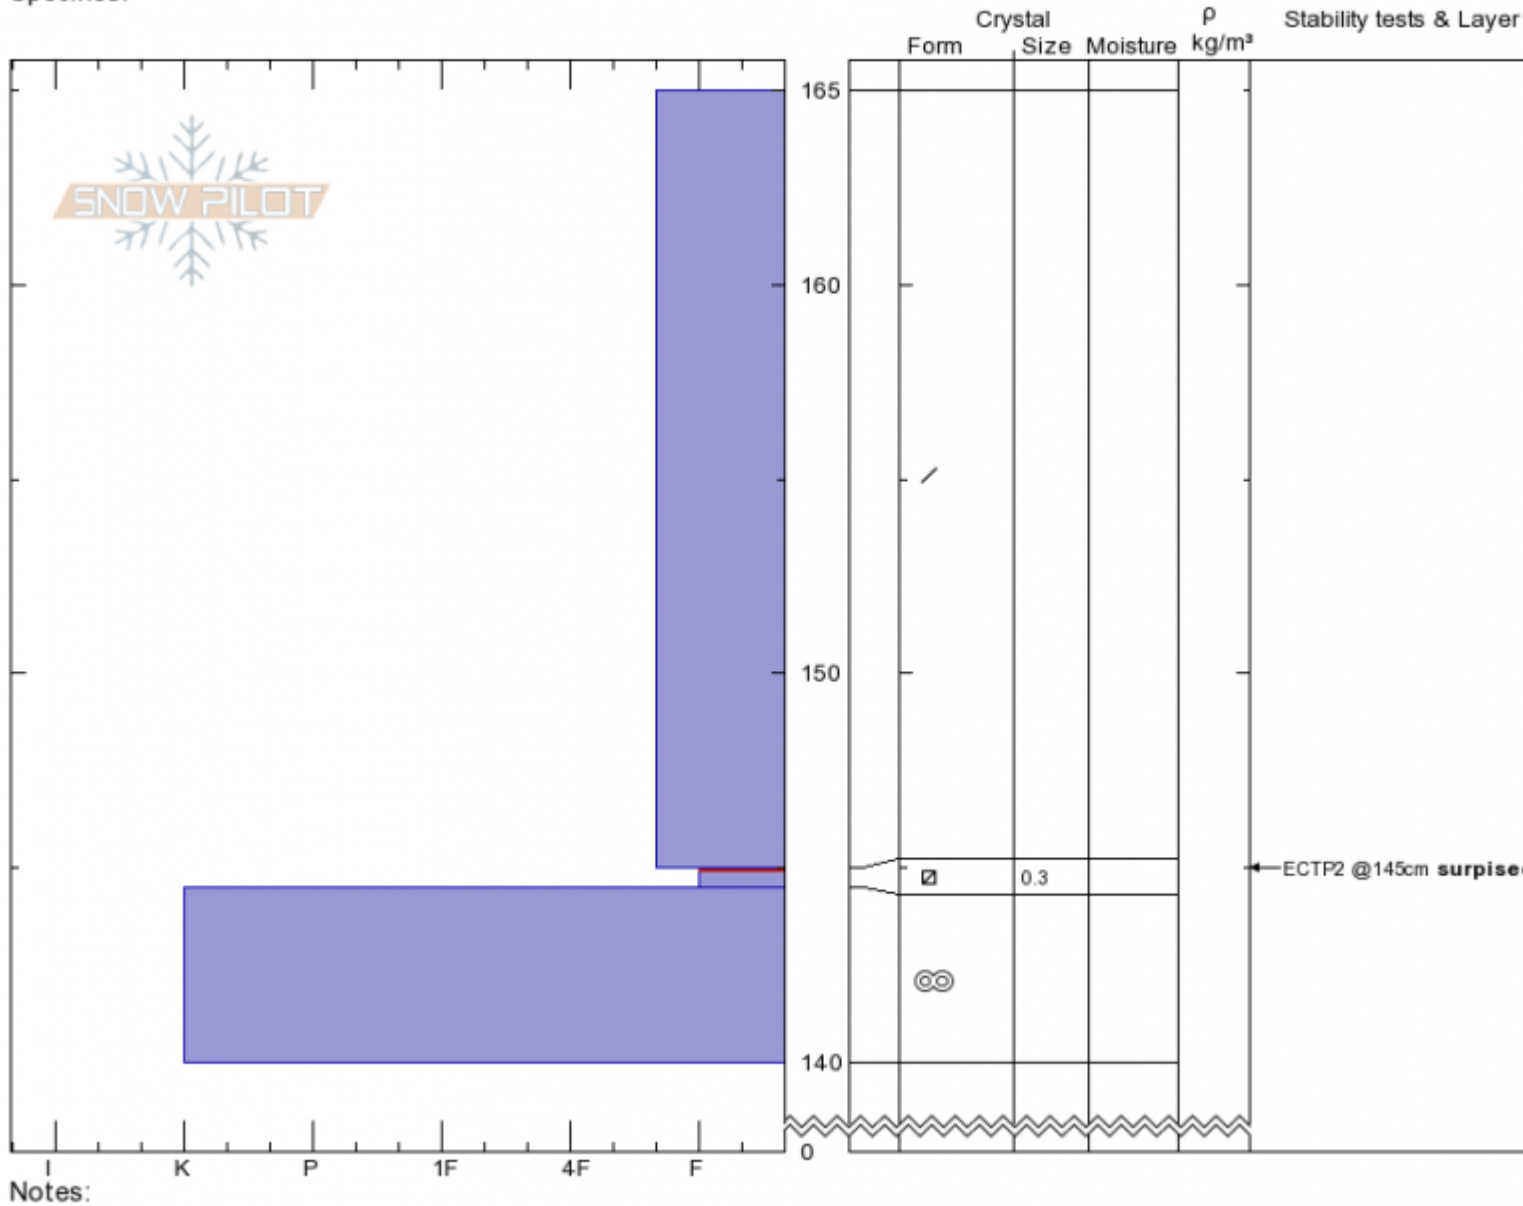

Pika Point
Madison Range-S
MT
 Elevation: **9467 ft**
 Aspect: **110°**
 Specifics:

Doug Chabot-Admin
03/27/2020 - 9:30am
 Co-ord: **44.97915N, -111.31206W**
 Slope Angle: **25°**
 Wind Loading: **previous**

Stability: **Fair**
 Air Temperature: **-10°C**
 Sky Cover: **SCT**
 Precipitation: **NO**
 Wind:

HS:**165** Layer Notes:
 145-144.5cm: **Problematic layer**

Advisory Region
 Southern Madison
 Longitude
 -111.31W
 Latitude
 44.97N
 Southern Madison, 2020-03-28