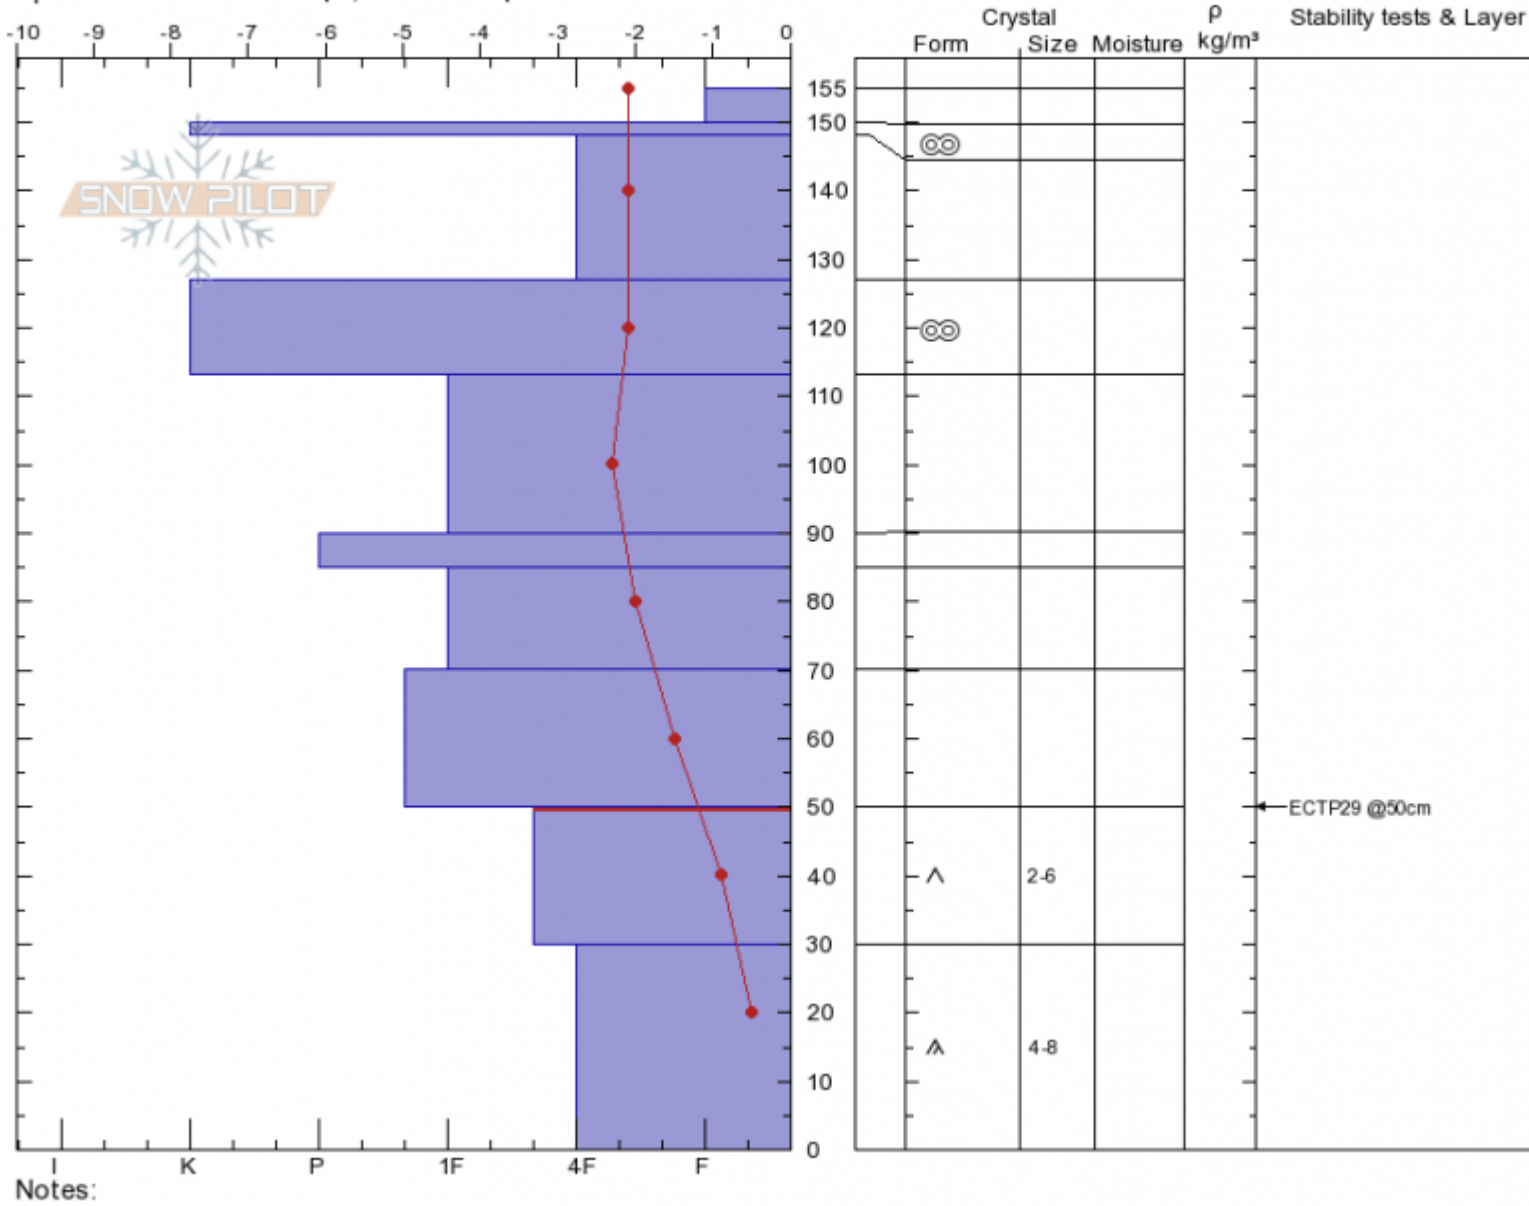

Bacon Rind Meadow
Madison Range-S
MT
 Elevation: **8691 ft**
 Aspect: **95°**
 Specifics: **Ski tracks on slope; We skied slope**

Doug Chabot-Admin
03/18/2020 - 11:45am
 Co-ord: **44.96777N, -111.09633W**
 Slope Angle: **17°**
 Wind Loading:

Stability: **Good**
 Air Temperature: **-4°C**
 Sky Cover: **OVC**
 Precipitation: **S1**
 Wind:

HS: **155** Layer Notes:
 50-30cm: **Problematic layer**

Advisory Region
 Southern Madison
 Longitude
 -111.10W
 Latitude
 44.96N
 Southern Madison, 2020-03-18