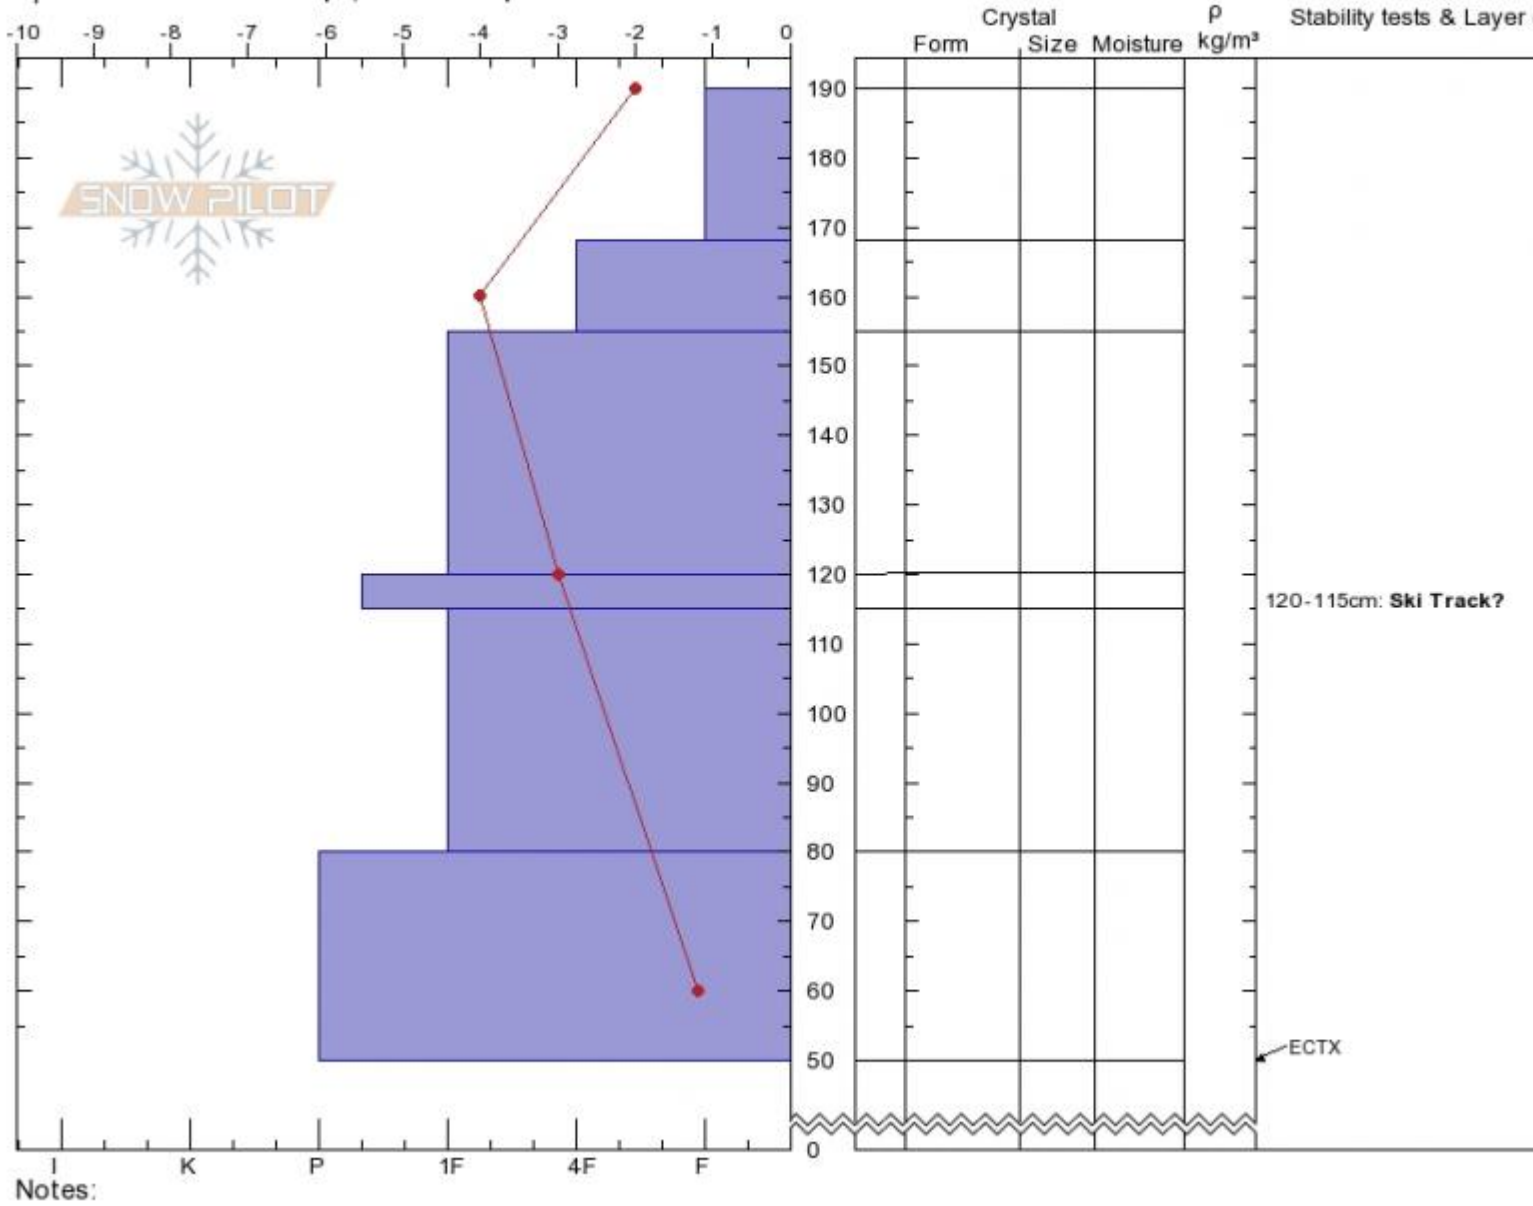

Tyler's
Madison Range-N
MT
Elevation: 9375 ft
Aspect: 260°
Specifics: Ski tracks on slope; We skied slope

Spencer Jonas
03/15/2020 - 10:40am
Co-ord: 45.33159N, -111.38476W
Slope Angle: 33°
Wind Loading: no

Stability:
Air Temperature: -3°C
Sky Cover: OVC
Precipitation:
Wind: Calm

HS:190 Layer Notes:
120-115cm: Ski Track?

Notes:
Advisory Region
Northern Madison
Longitude
-111.39W
Latitude
45.34N
Northern Madison, 2020-03-15