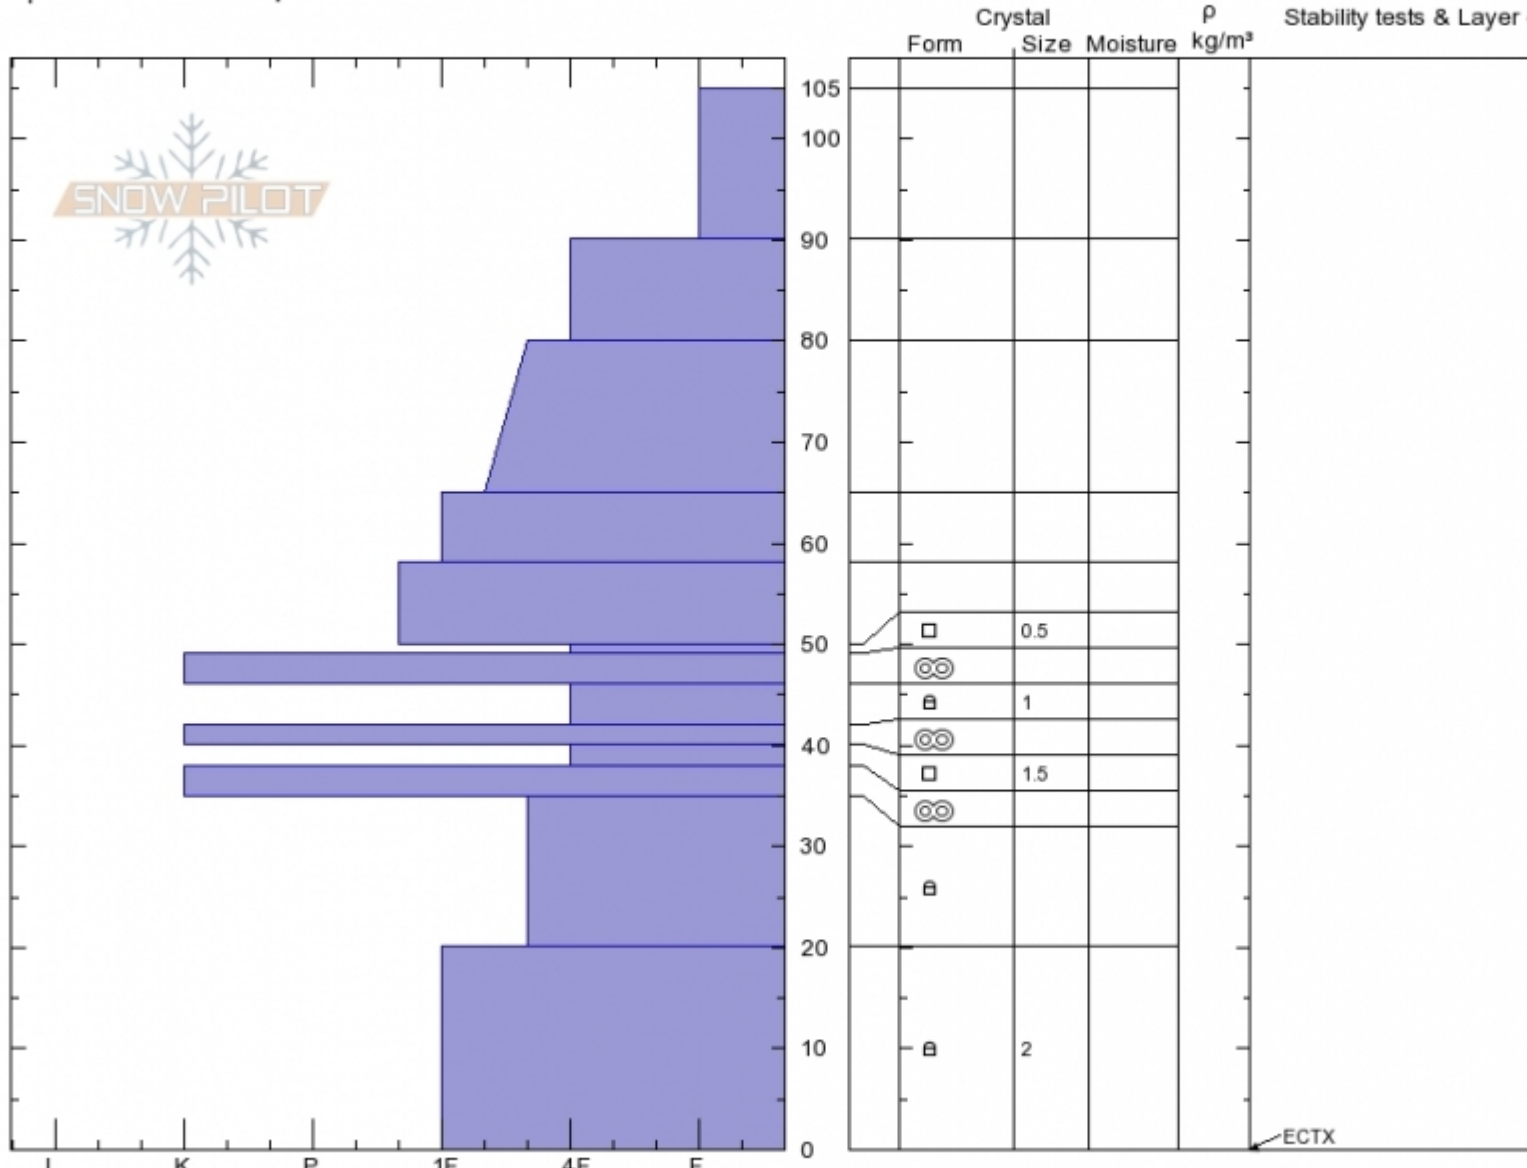

east Mt. Republic  
Absaroka Range  
MT  
Elevation: 9378 ft  
Aspect: 108°  
Specifics: We skied slope

Beau Fredlund  
12/17/2019 - 11:00am  
Co-ord: 45.00537N, -109.94428E  
Slope Angle: 29°  
Wind Loading:

Stability:  
Air Temperature:  
Sky Cover: BKN  
Precipitation: NO  
Wind: SW

HS:105 Layer Notes:  
50-49cm: Problematic layer

Notes: Localized wind effect, and drifts that were pencil hard and were sensitive to the weight of a skier, in areas along the NE ridge (f... winds). These areas did not appear to be widespread. One natural avalanche observed on an upper elevation east/NE aspect ne... left of the Fin. The avalanche appeared to have started from a cornice fall.

Advisory Region  
Cooke City  
Longitude  
-109.96W  
Latitude  
45.00N

Avalanche Details: [The Fin Avalanche](#)  
Cooke City, 2019-12-18