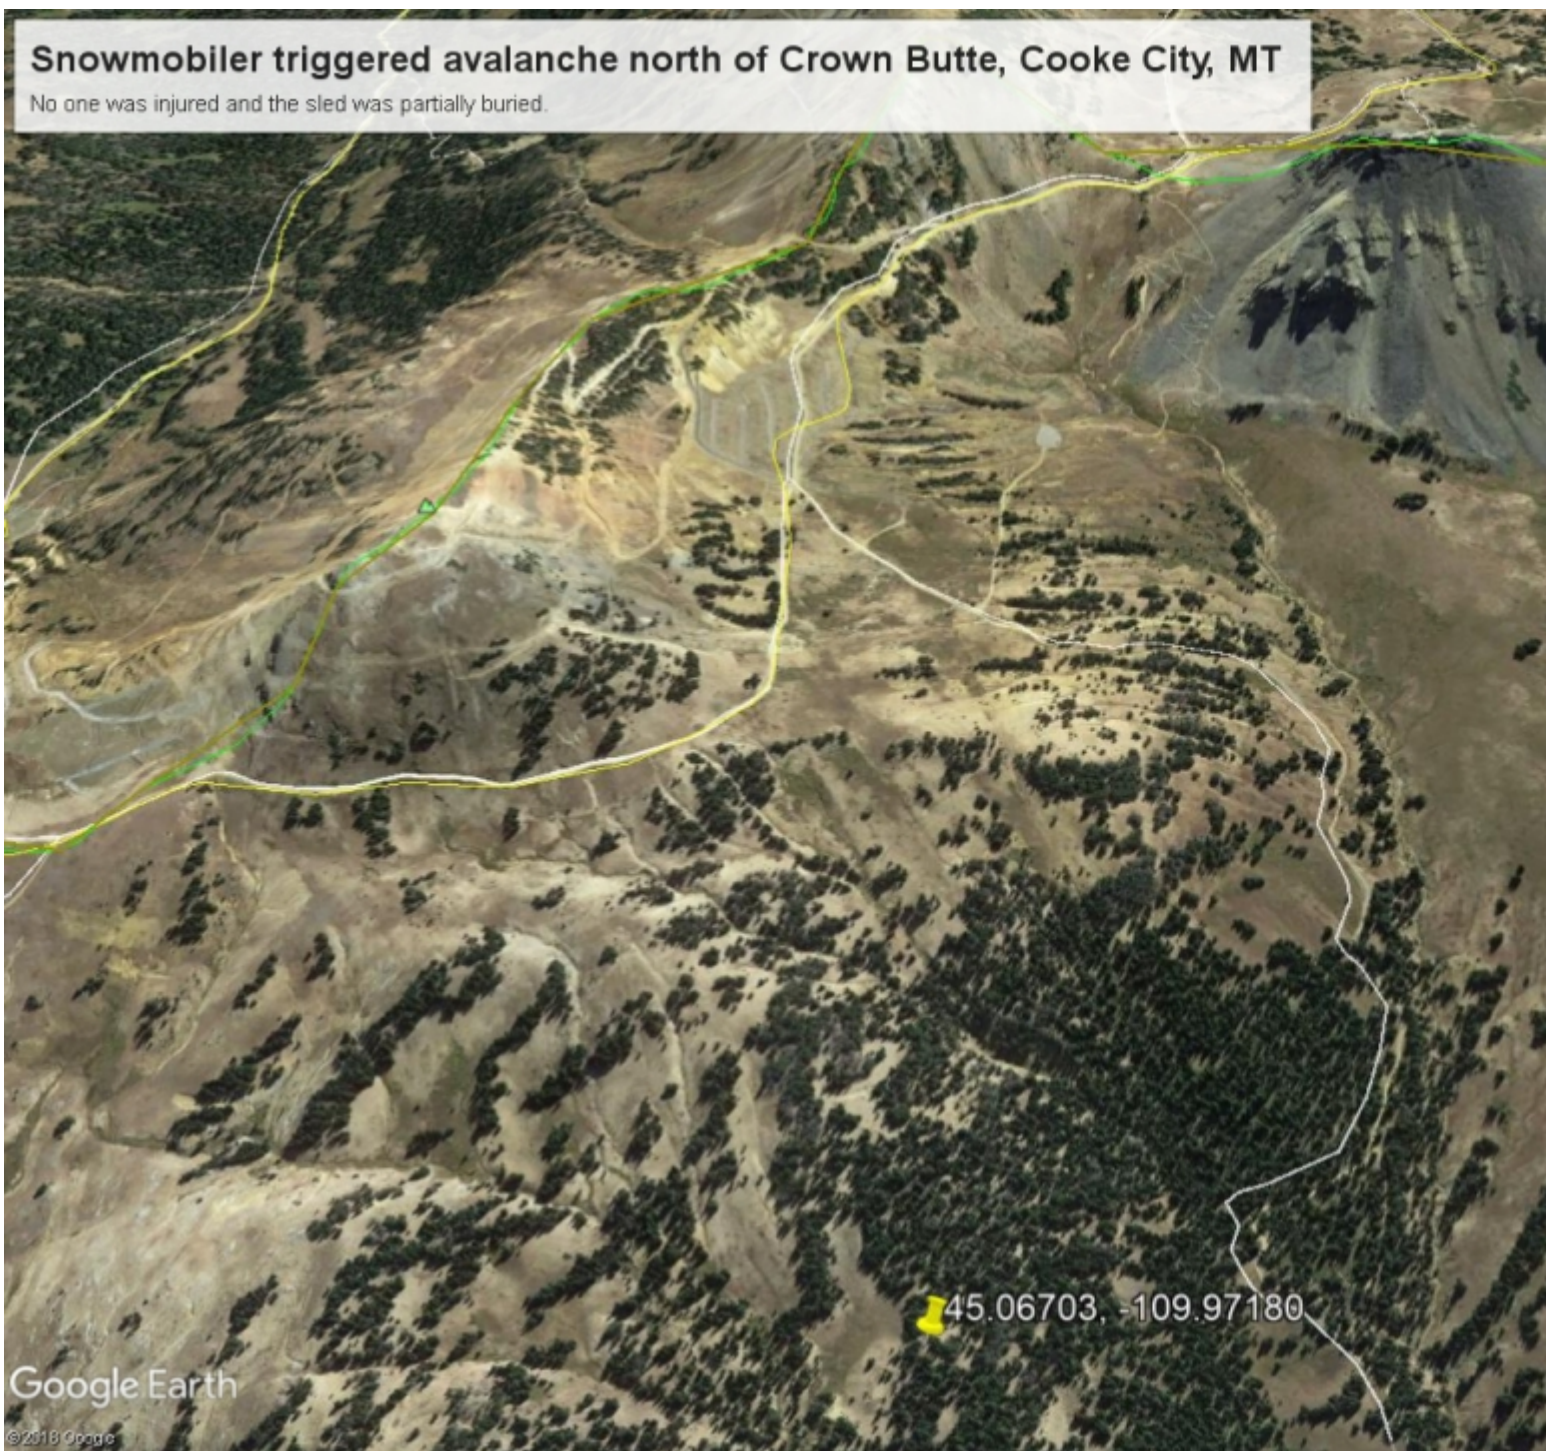

Snowmobiler triggered avalanche north of Crown Butte, Cooke City, MT

No one was injured and the sled was partially buried.

A snowmobiler triggered an avalanche (yellow pin) north of Crown Butte (the gray mountain at the top of the image). This zone is typically approached from Lulu Pass. His sled was partially buried, but the rider was not. Lots of new snow in the last 24 hours created a **CONSIDERABLE** avalanche danger.

Advisory Region

Cooke City

Longitude

-109.97W

Latitude

45.07N

Avalanche Details: [Natural and human triggered slides in Cooke City](#)

Forecast link: [GNFAC Avalanche Forecast for Mon Dec 9, 2019](#)