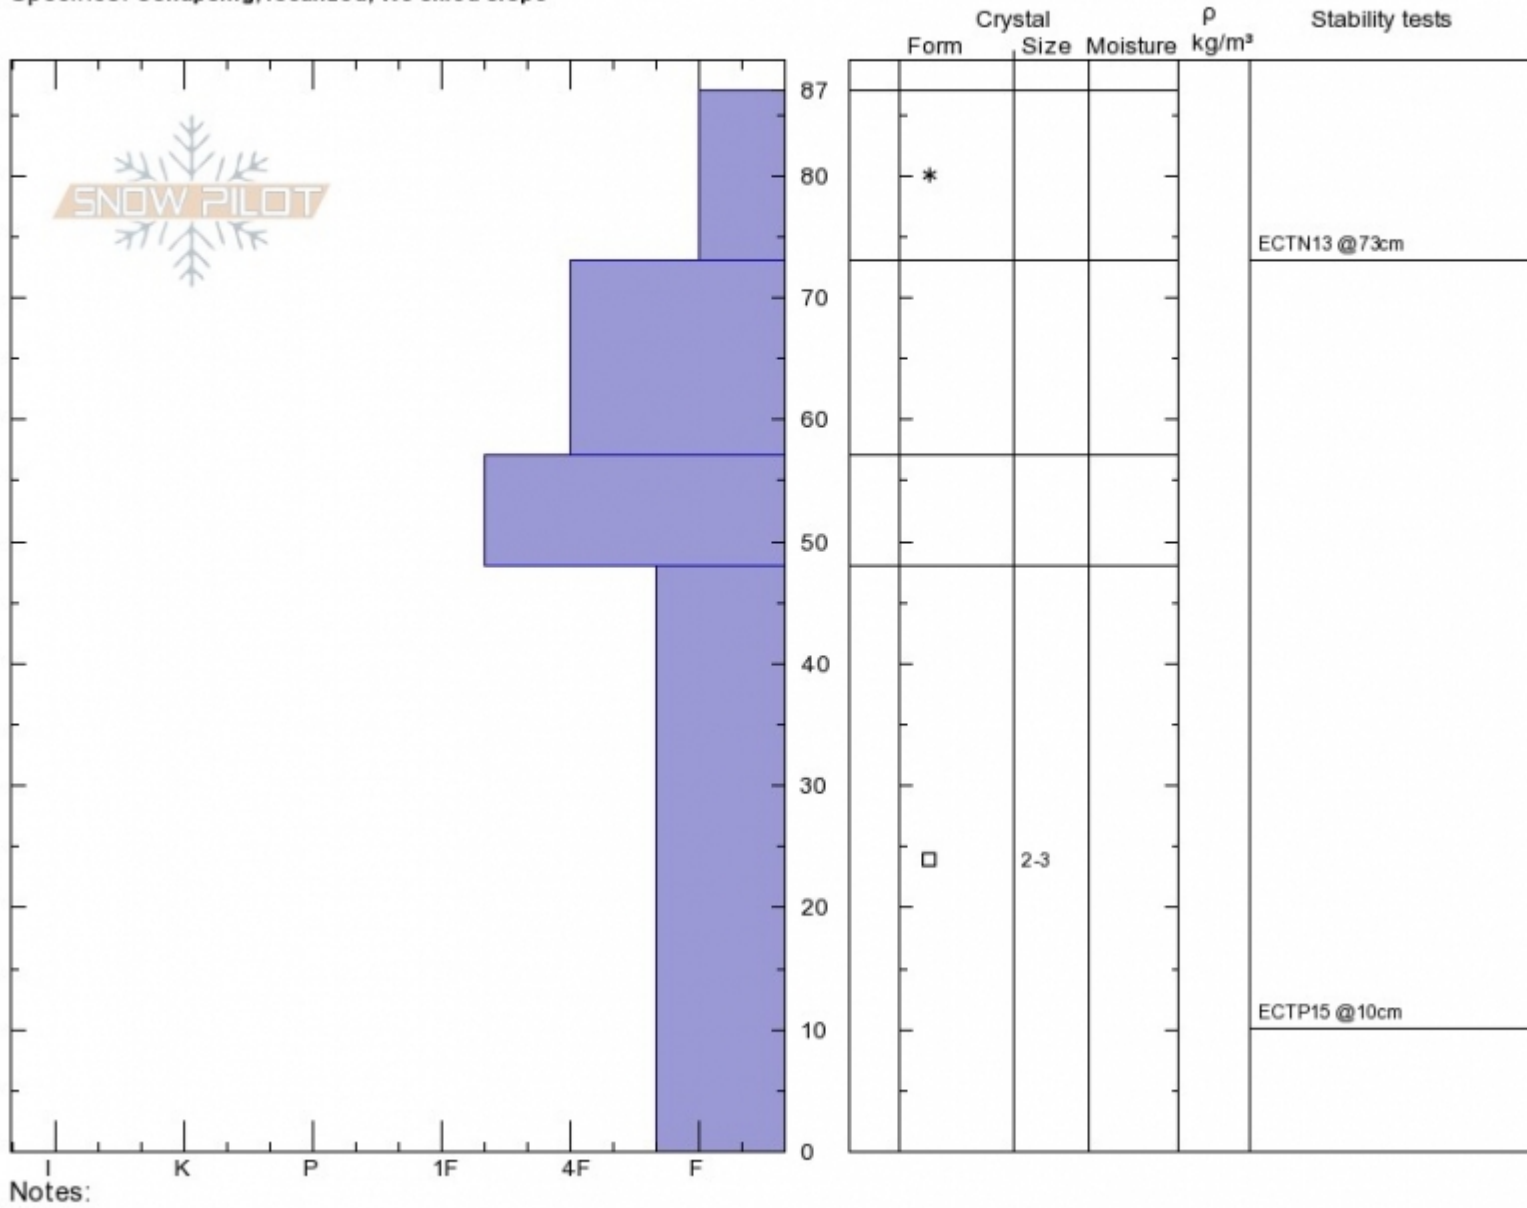

**Bacon Rind**  
**Madison Range-S**  
**MT**  
 Elevation: **8800 ft**  
 Aspect: **90°**  
 Specifics: **Collapsing, localized; We skied slope**

**Spencer Jonas**  
**Sat Dec 22 11:00 2018**  
 Co-ord:  
 Slope Angle: **26°**  
 Wind Loading: **no**

Stability:  
 Air Temperature:  
 Sky Cover: **FEW**  
 Precipitation:  
 Wind: **Calm**

**HS87 PF87**  
**Stability Test Notes**

Layer No

Advisory Region  
 Southern Madison  
**Avalanche Details:** [Collapsing, "whumphs" at Bacon Rind](#)  
**Forecast link:** [GNFAC Avalanche Forecast for Sun Dec 23, 2018](#)  
 Southern Madison, 2018-12-22