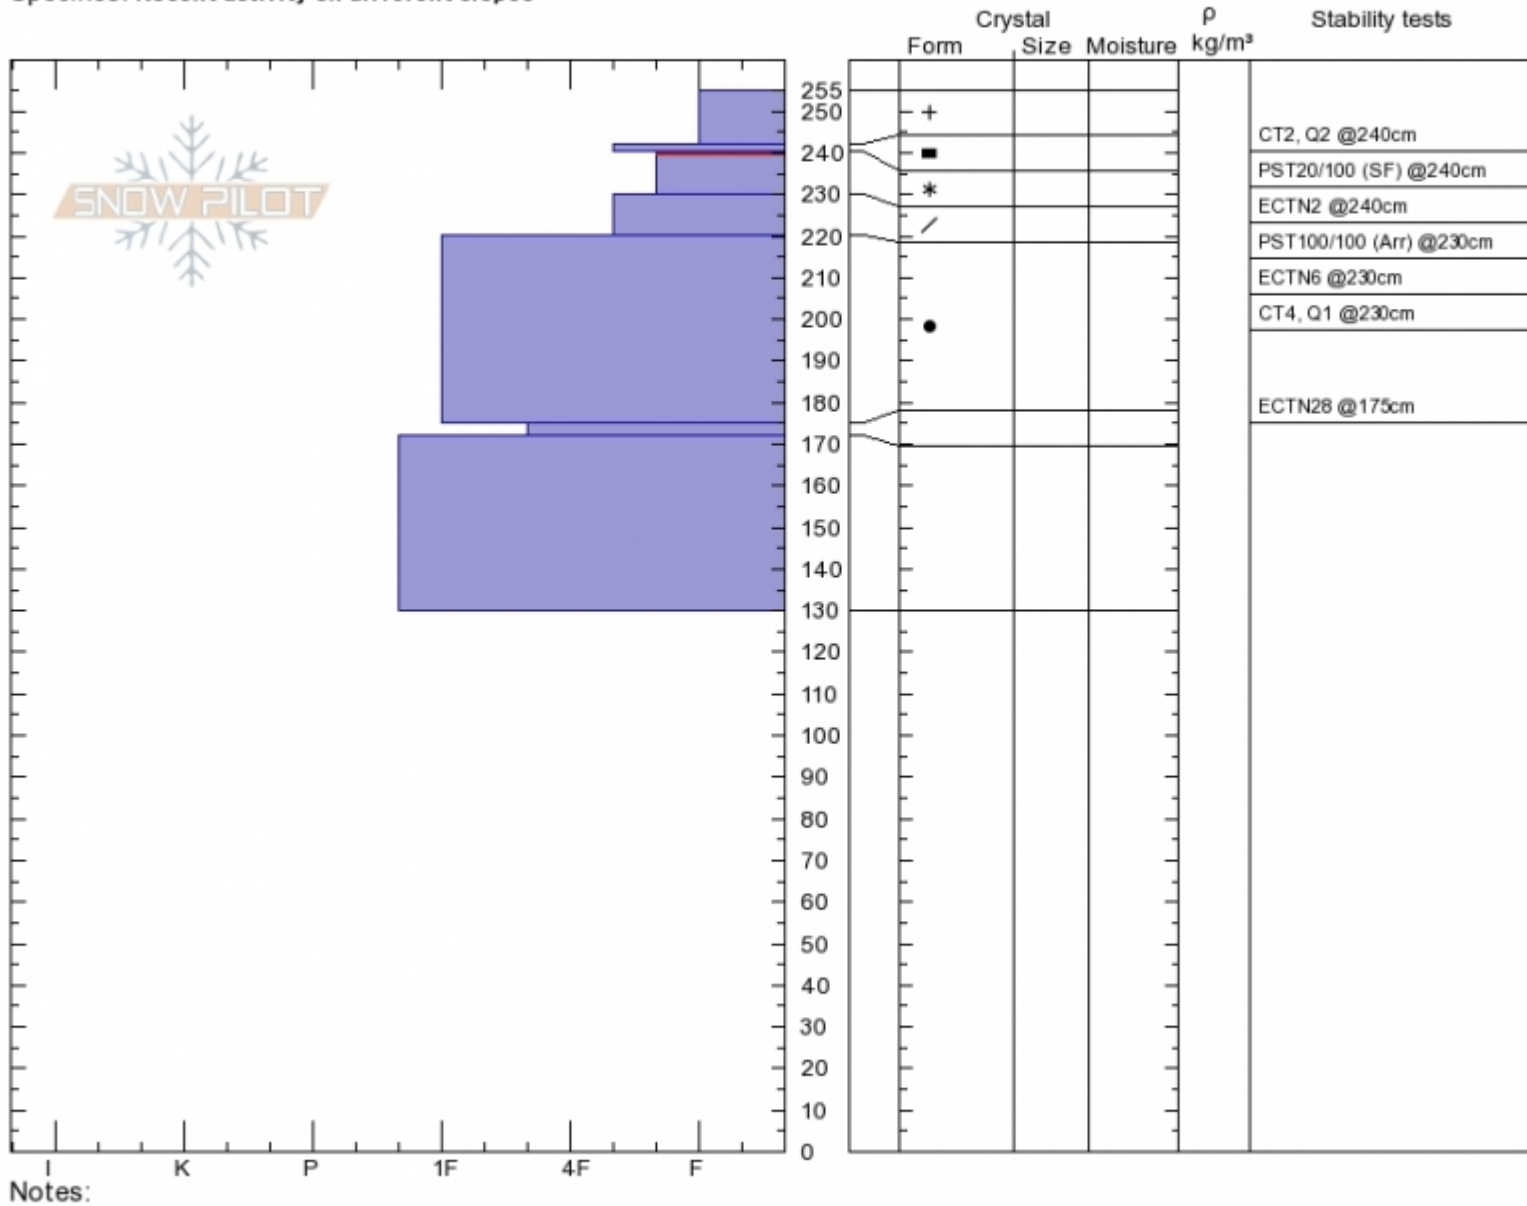

BuckRidge/MuddyCrk
Madison Range-N
MT
 Elevation: **9257 ft**
 Aspect: **15°**
 Specifics: **Recent activity on different slopes**

Alex Marienthal
Fri Mar 23 11:20 2018
 Co-ord: **45.19028N, -111.46708W**
 Slope Angle: **27°**
 Wind Loading: **no**

Stability: **Good**
 Air Temperature: **-3°C**
 Sky Cover: **CLR**
 Precipitation: **NO**
 Wind: **SW Moderate**

HS255
 Stability Test Notes

Layer No
230-240: F

Advisory Region
 Northern Madison
 Northern Madison, 2018-03-29