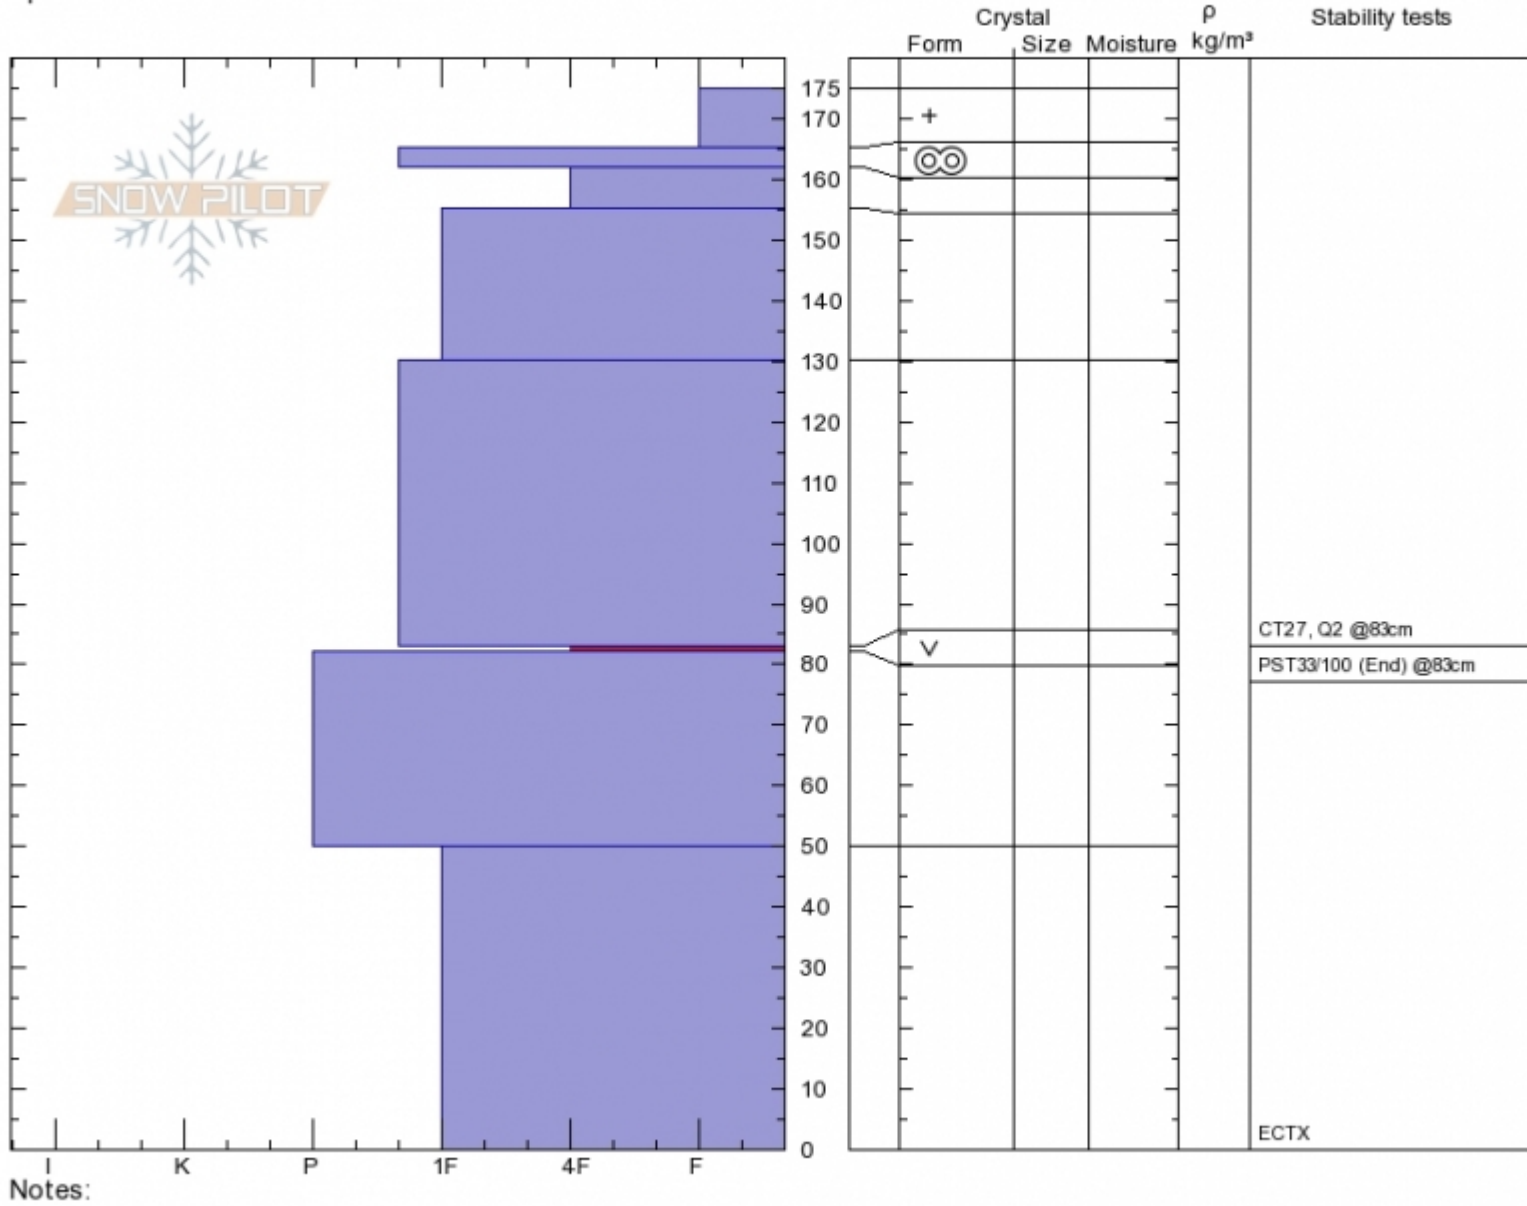

Lionhead Ridge
Lionhead Range
MT
 Elevation: **8000 ft**
 Aspect: **50°**
 Specifics:

Alex Marienthal
Thu Mar 15 10:45 2018
 Co-ord: **44.70203N, -111.29529W**
 Slope Angle: **20°**
 Wind Loading: **no**

Stability: **Good**
 Air Temperature:
 Sky Cover: **OVC**
 Precipitation:
 Wind: **W Light Breeze**

HS175
 Stability Test Notes

Layer No
82-83: Pro

Advisory Region
 Lionhead Range
 Lionhead Range, 2018-03-15