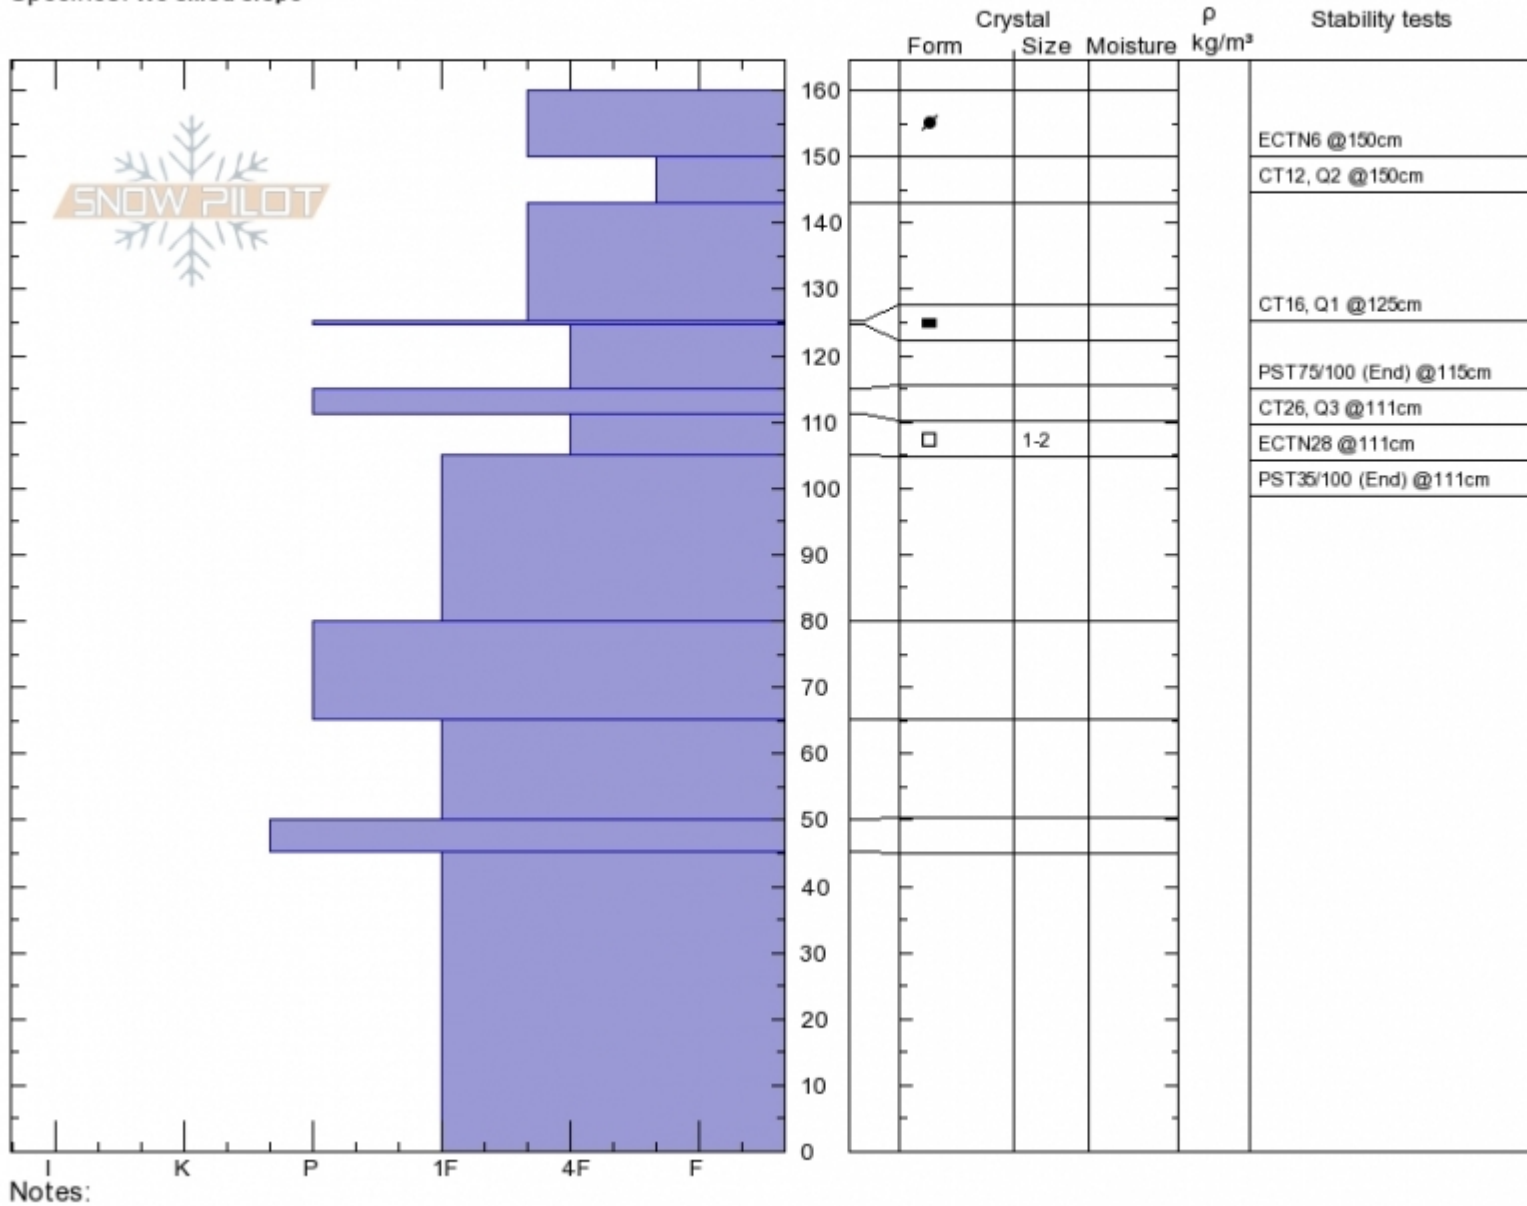

Beehive Basin
Madison Range-N
MT
Elevation: **9930 ft**
Aspect: **260°**
Specifics: **We skied slope**

Alex Marienthal
Fri Mar 9 11:30 2018
Co-ord: **45.34639N, -111.39054W**
Slope Angle: **36°**
Wind Loading: **yes**

Stability: **Good**
Air Temperature:
Sky Cover: **BKN**
Precipitation: **NO**
Wind: **SW Strong**

HS160
Stability Test Notes

Layer No

Advisory Region
Northern Madison
Northern Madison, 2018-03-10