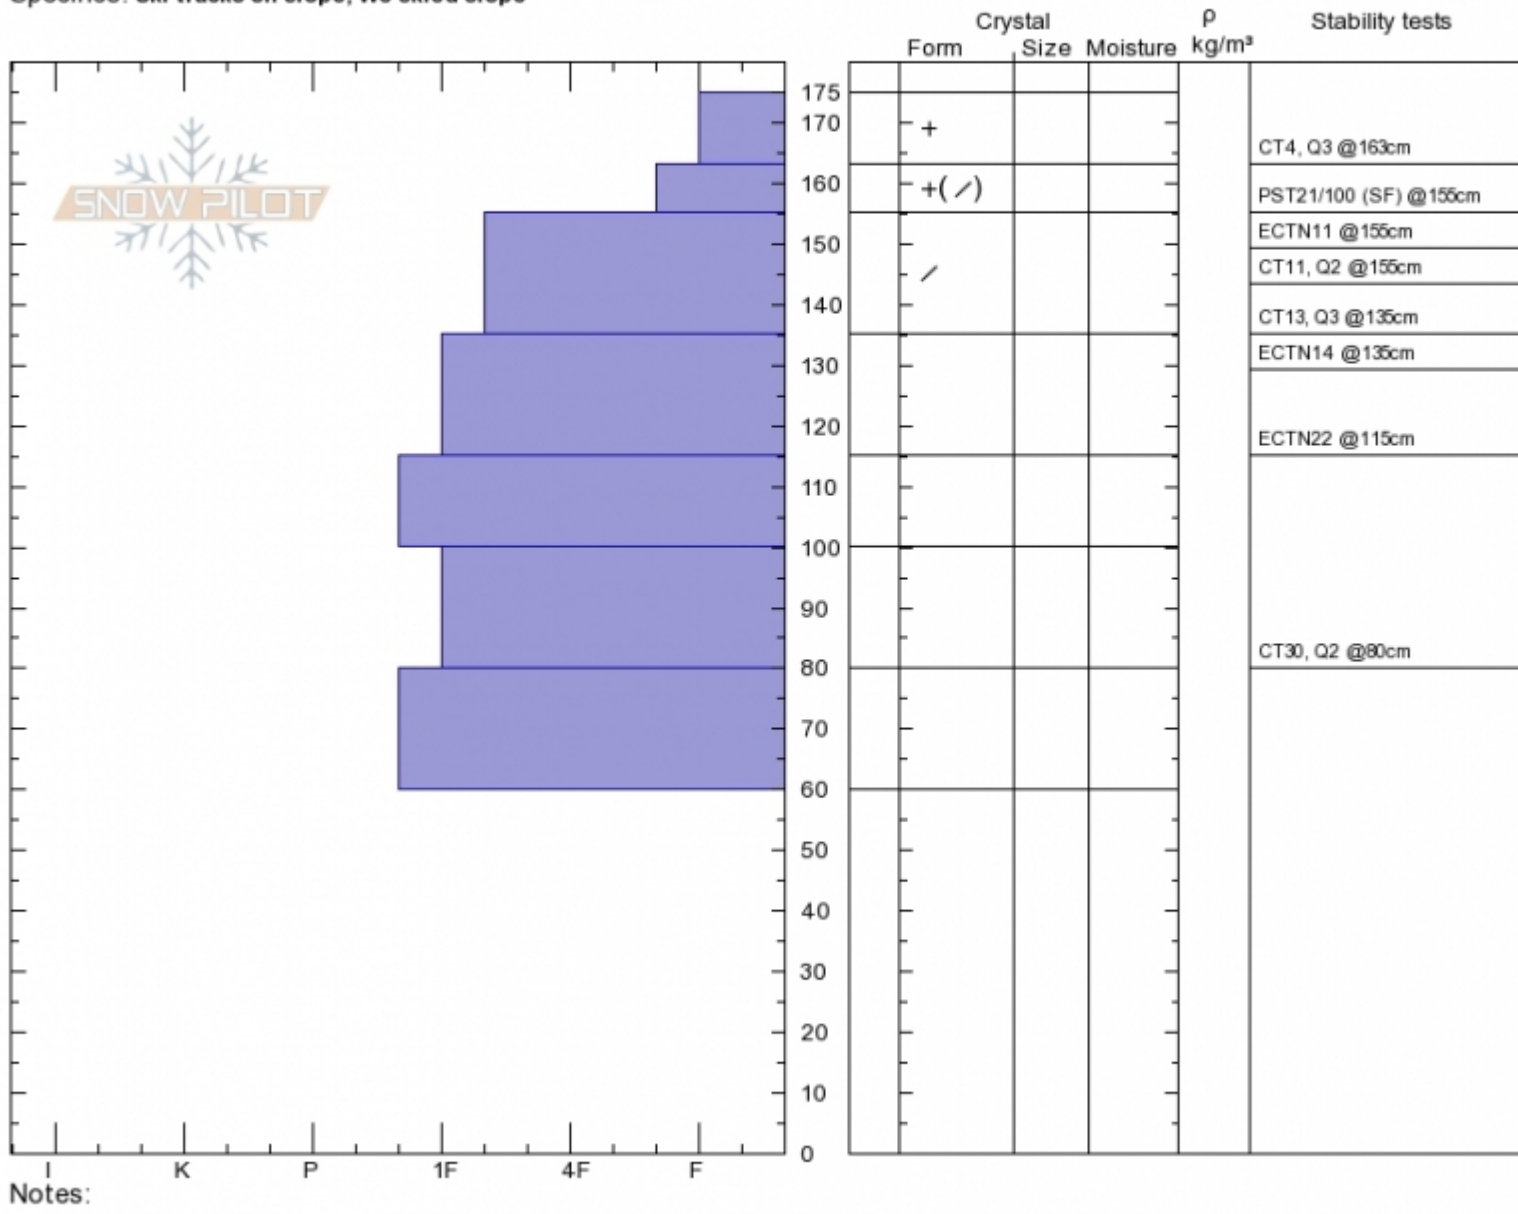

BaconRind/ErnieMiller
Madison Range-S
MT
 Elevation: **8840 ft**
 Aspect: **100°**
 Specifics: **Ski tracks on slope; We skied slope**

Alex Marienthal
Sun Mar 4 11:30 2018
 Co-ord: **44.95855N, -111.09991W**
 Slope Angle: **25°**
 Wind Loading:

Stability: **Good**
 Air Temperature:
 Sky Cover: **OVC**
 Precipitation: **S1**
 Wind: **Calm**

HS175
Stability Test Notes

Layer No

Advisory Region
 Southern Madison

Forecast link: [GNFAC Avalanche Advisory for Tue Mar 6, 2018](#)
 Southern Madison, 2018-03-04