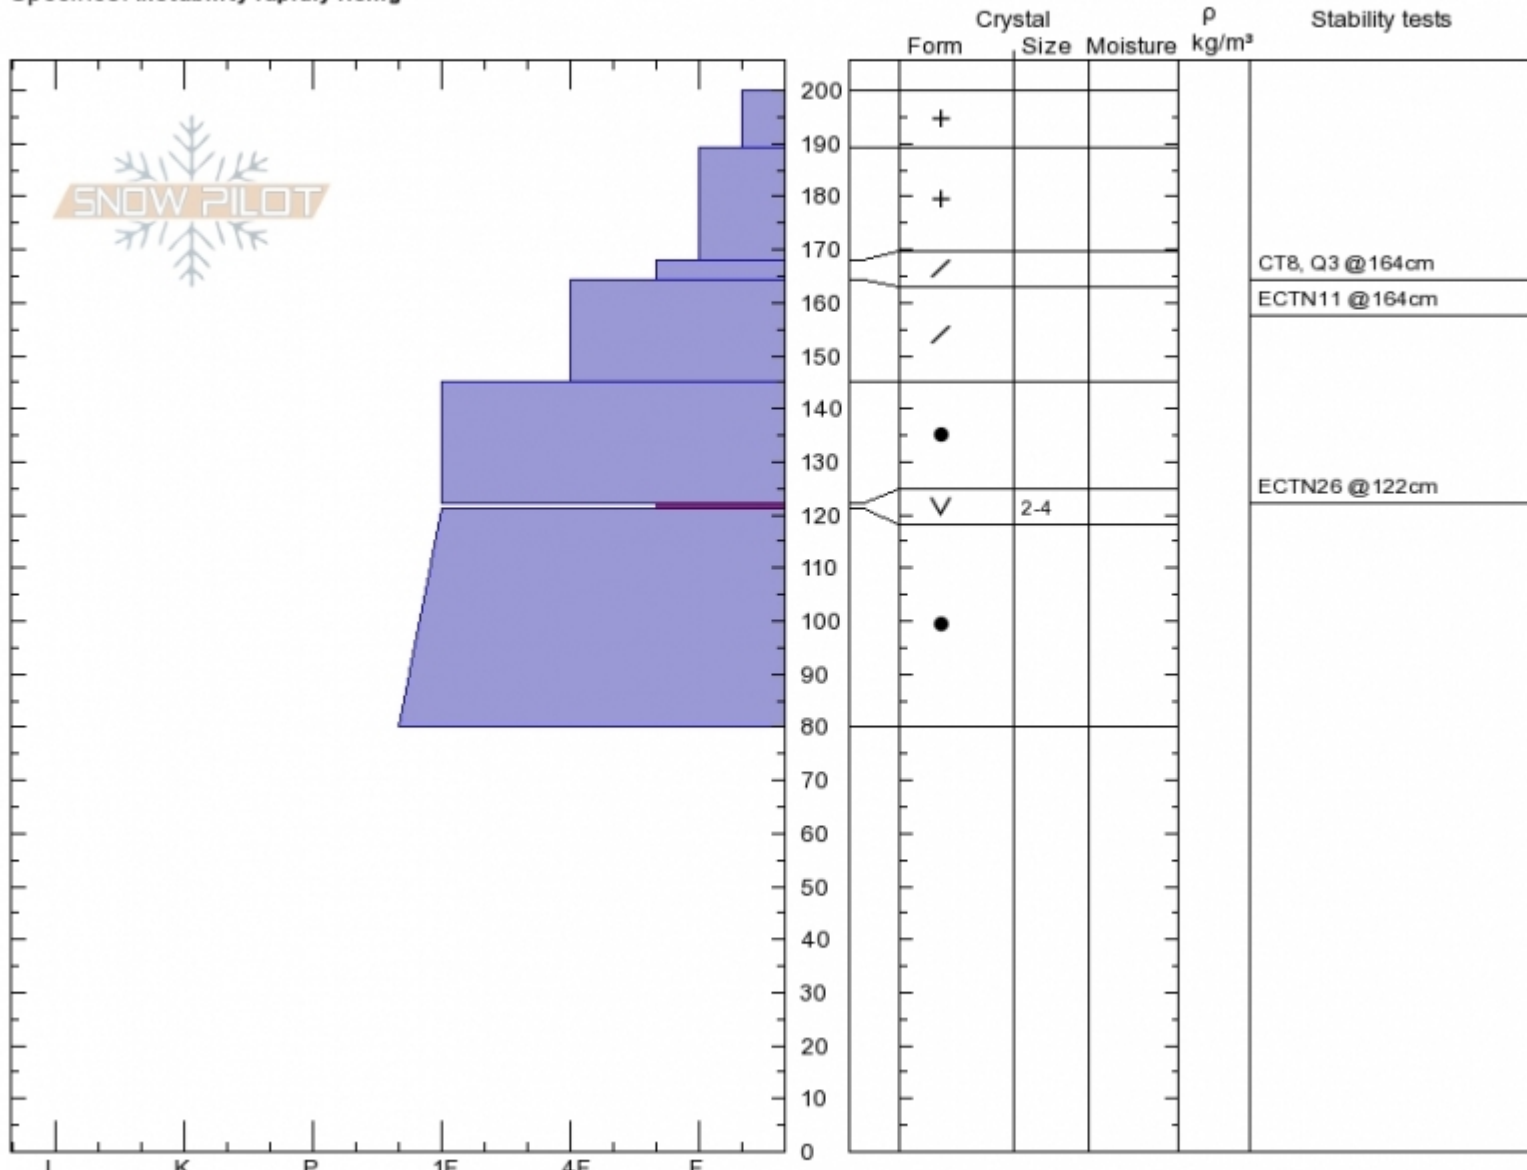

Cabin Creek SW
 Madison Range-S
 MT
 Elevation: 8400 ft
 Aspect: 240°
 Specifics: Instability rapidly rising

Eric Knoff
 Fri Feb 16 13:00 2018
 Co-ord: 44.86826N, -111.12865W
 Slope Angle: 22°
 Wind Loading: no

Stability:
 Air Temperature: -6°C
 Sky Cover: OVC
 Precipitation: S1
 Wind: SW Moderate

HS200
 Stability Test Notes

Layer No
 121-122: P

Notes: Snowing and blowing. New snow instabilities were the main concern.